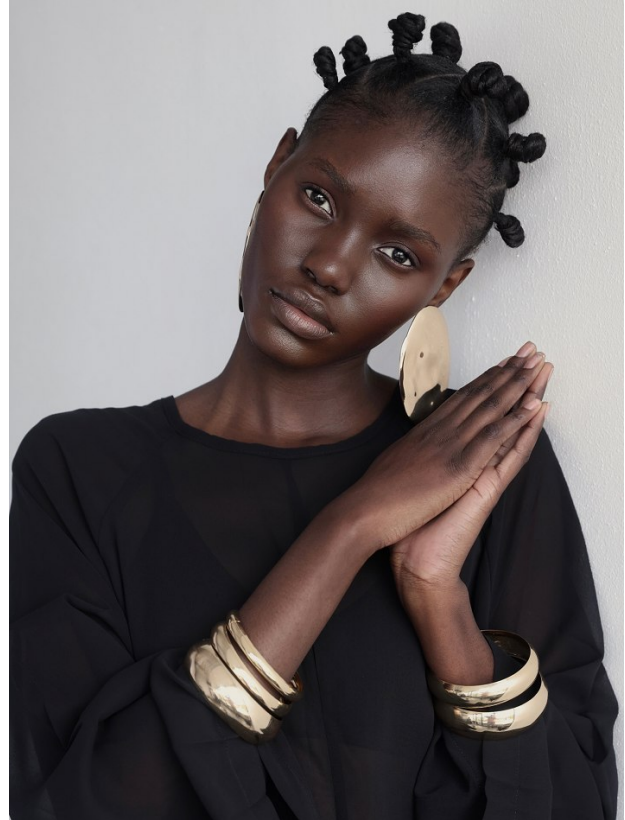

# BOSS MODELS

CAPE TOWN

SINHLE

Height: 175cm Bust: 82cm Waist: 61cm Hips: 87cm Shoe: 5.5 UK Hair: Black Eyes: Black