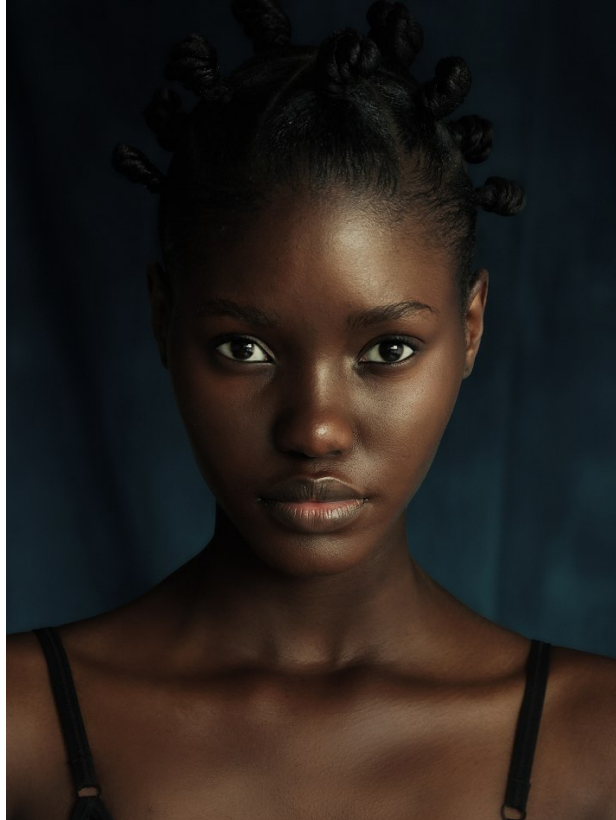

BOSS MODELS

CAPE TOWN

SINHLE

Height: 175cm Bust: 82cm Waist: 61cm Hips: 87cm Shoe: 5.5 UK Hair: Black Eyes: Black