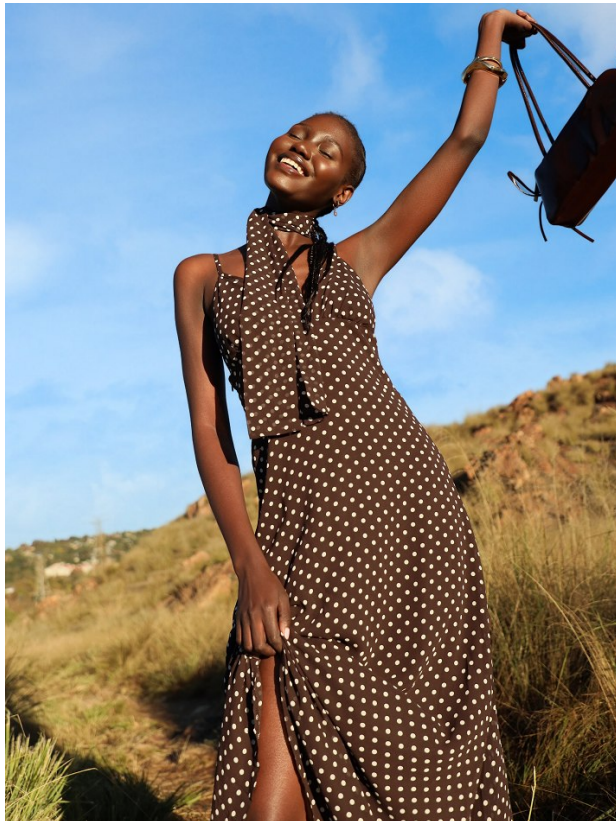

# BOSS MODELS

CAPE TOWN

SINHLE

Height: 175cm Bust: 82cm Waist: 61cm Hips: 87cm Shoe: 5.5 UK Hair: Black Eyes: Black