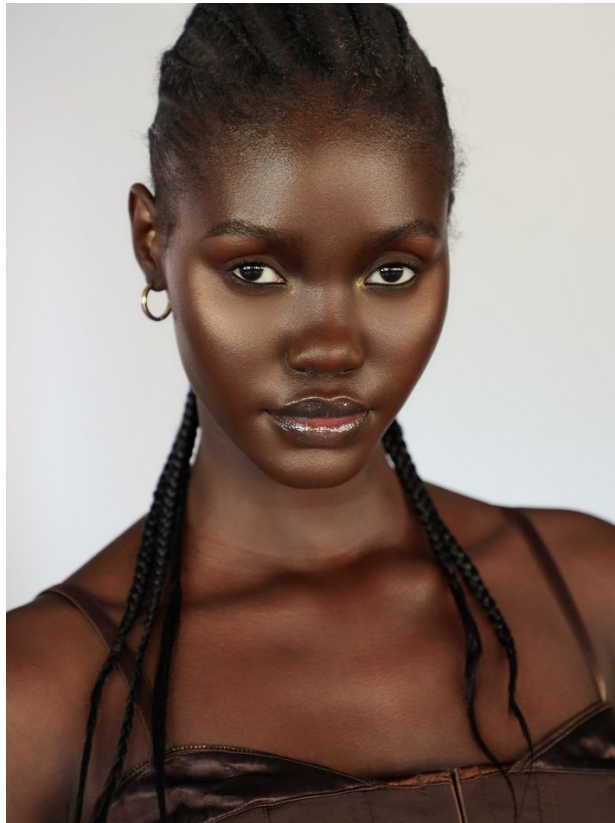

BOSS MODELS

CAPE TOWN

SINHLE

Height: 175cm Bust: 82cm Waist: 61cm Hips: 87cm Shoe: 5.5 UK Hair: Black Eyes: Black