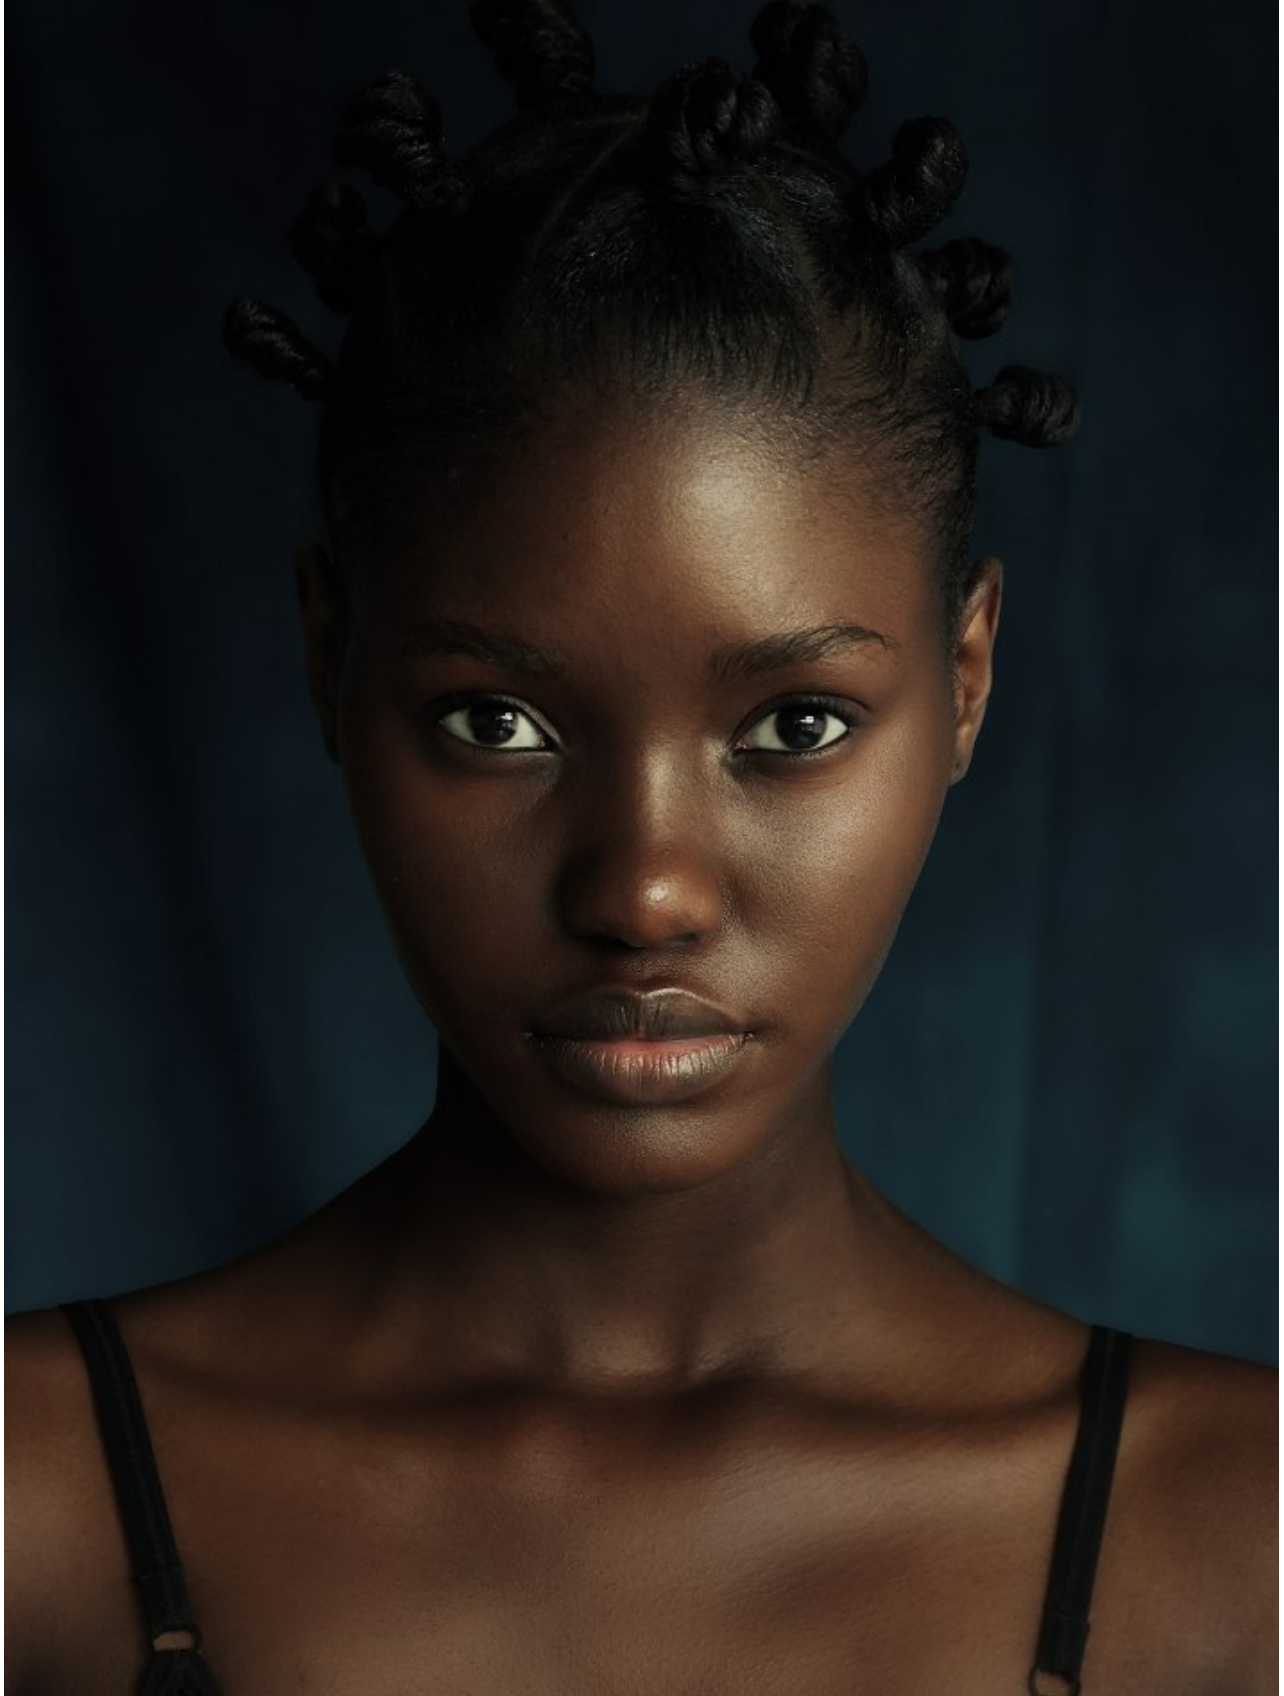

BOSS MODELS

CAPE TOWN

SINHLE

Height: 175cm Bust: 82cm Waist: 61cm Hips: 87cm Shoe: 5.5 UK Hair: Black Eyes: Black