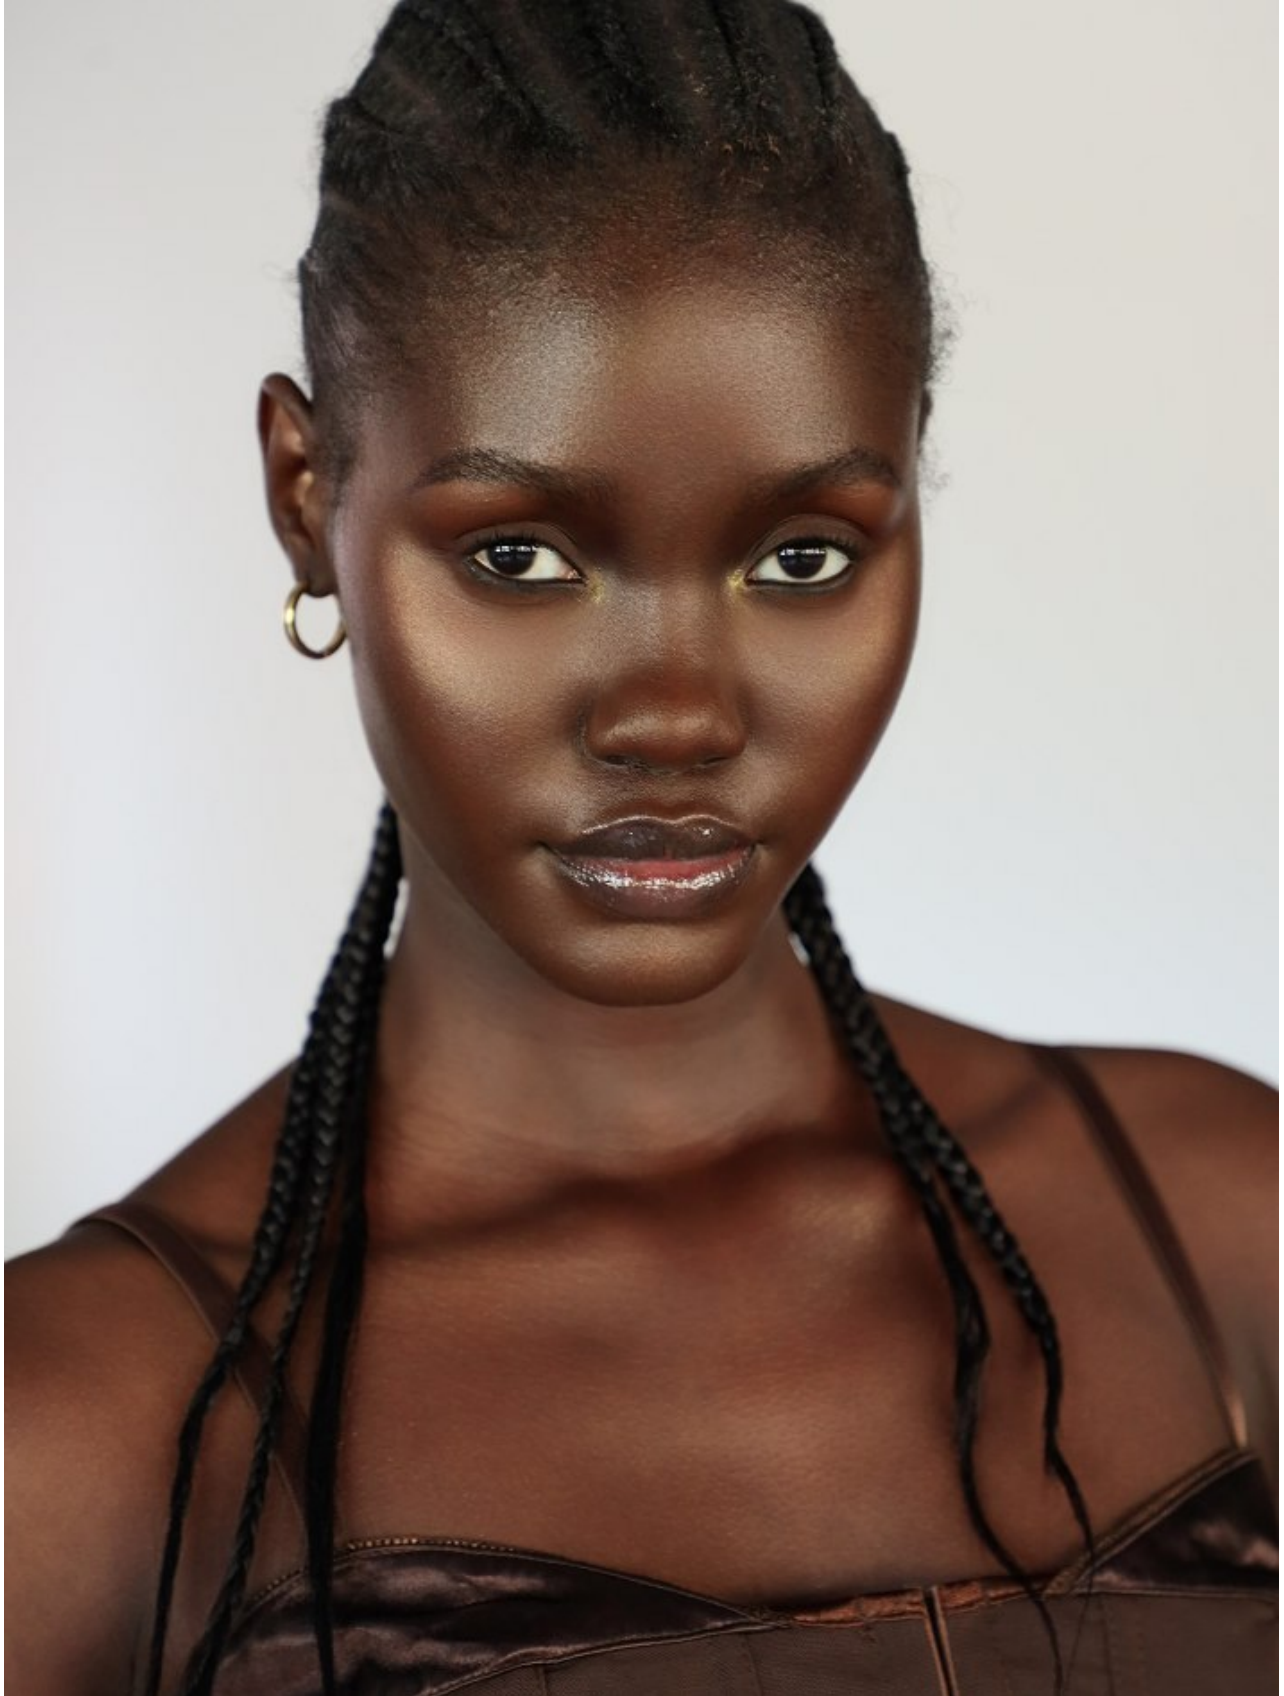

BOSS MODELS

CAPE TOWN

SINHLE

Height: 175cm Bust: 82cm Waist: 61cm Hips: 87cm Shoe: 5.5 UK Hair: Black Eyes: Black