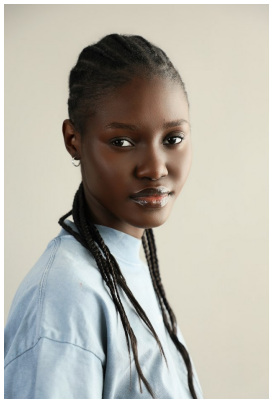

BOSS MODELS

CAPE TOWN

SINHLE

Height: 175cm Bust: 82cm Waist: 61cm Hips: 87cm Shoe: 5.5 UK Hair: Black Eyes: Black

BOSS MODELS

CAPE TOWN

SINHLE

Height: 175cm Bust: 82cm Waist: 61cm Hips: 87cm Shoe: 5.5 UK Hair: Black Eyes: Black