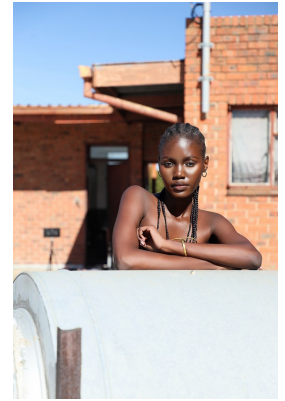

# BOSS MODELS

CAPE TOWN

SINHLE

Height: 175cm Bust: 82cm Waist: 61cm Hips: 87cm Shoe: 5.5 UK Hair: Black Eyes: Black