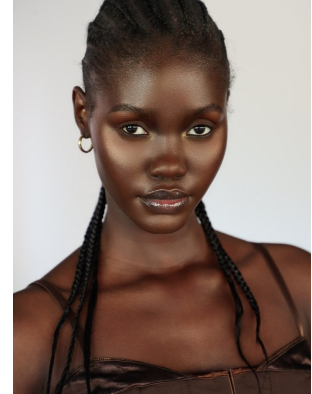

BOSS MODELS

CAPE TOWN

SINHLE

Height: 175cm Bust: 82cm Waist: 61cm Hips: 87cm Shoe: 5.5 UK Hair: Black Eyes: Black

BOSS MODELS

CAPE TOWN

SINHLE

Height: 175cm Bust: 82cm Waist: 61cm Hips: 87cm Shoe: 5.5 UK Hair: Black Eyes: Black