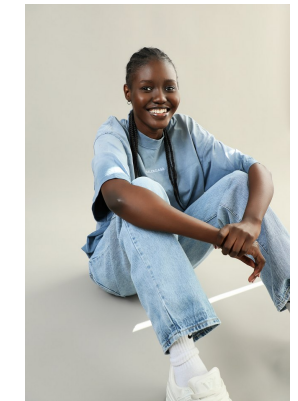

# BOSS MODELS

CAPE TOWN

SINHLE

Height: 175cm Bust: 82cm Waist: 61cm Hips: 87cm Shoe: 5.5 UK Hair: Black Eyes: Black