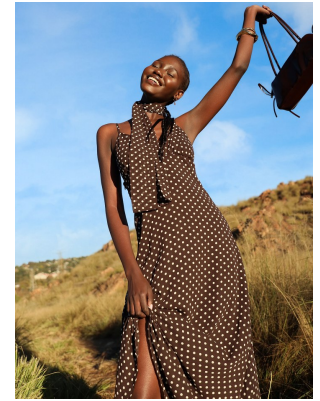

# BOSS MODELS

CAPE TOWN

SINHLE

Height: 175cm Bust: 82cm Waist: 61cm Hips: 87cm Shoe: 5.5 UK Hair: Black Eyes: Black