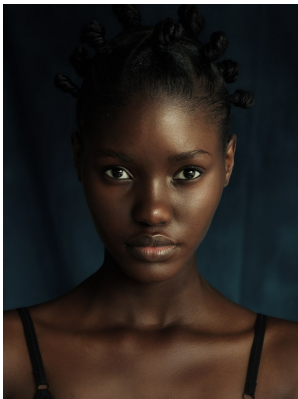

# BOSS MODELS

CAPE TOWN

SINHLE

Height: 175cm Bust: 82cm Waist: 61cm Hips: 87cm Shoe: 5.5 UK Hair: Black Eyes: Black