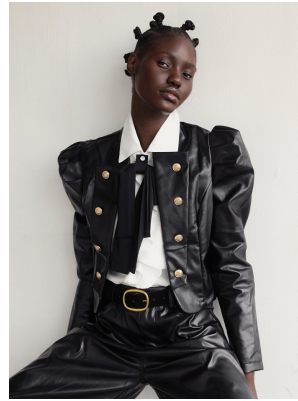

# BOSS MODELS

CAPE TOWN

SINHLE

Height: 175cm Bust: 82cm Waist: 61cm Hips: 87cm Shoe: 5.5 UK Hair: Black Eyes: Black