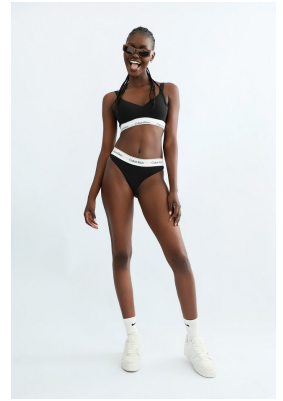

BOSS MODELS

CAPE TOWN

SINHLE

Height: 175cm Bust: 82cm Waist: 61cm Hips: 87cm Shoe: 5.5 UK Hair: Black Eyes: Black

BOSS MODELS

CAPE TOWN

SINHLE

Height: 175cm Bust: 82cm Waist: 61cm Hips: 87cm Shoe: 5.5 UK Hair: Black Eyes: Black