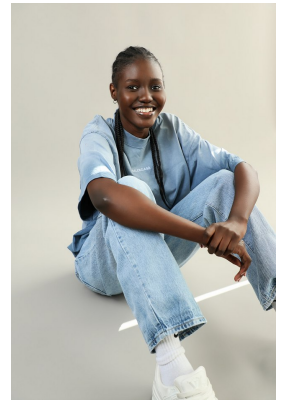

BOSS MODELS

CAPE TOWN

SINHLE

Height: 175cm Bust: 82cm Waist: 61cm Hips: 87cm Shoe: 5.5 UK Hair: Black Eyes: Black

BOSS MODELS

CAPE TOWN

SINHLE

Height: 175cm Bust: 82cm Waist: 61cm Hips: 87cm Shoe: 5.5 UK Hair: Black Eyes: Black