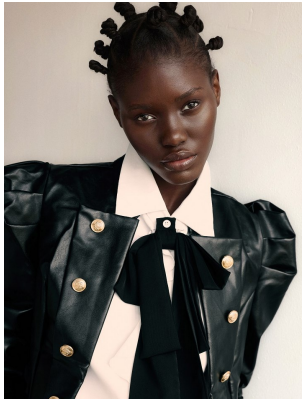

# BOSS MODELS

CAPE TOWN

SINHLE

Height: 175cm Bust: 82cm Waist: 61cm Hips: 87cm Shoe: 5.5 UK Hair: Black Eyes: Black