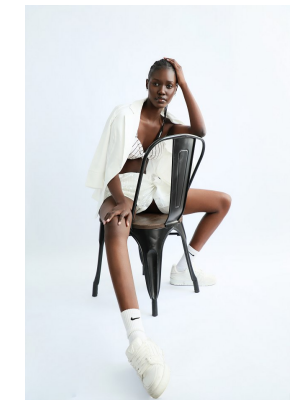

# BOSS MODELS

CAPE TOWN

SINHLE

Height: 175cm Bust: 82cm Waist: 61cm Hips: 87cm Shoe: 5.5 UK Hair: Black Eyes: Black