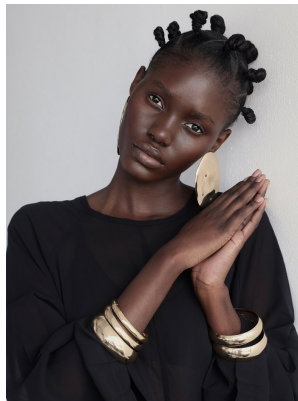

# BOSS MODELS

CAPE TOWN

SINHLE

Height: 175cm Bust: 82cm Waist: 61cm Hips: 87cm Shoe: 5.5 UK Hair: Black Eyes: Black