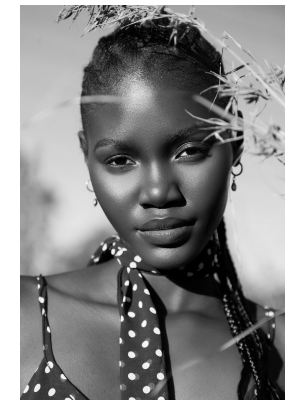

# BOSS MODELS

CAPE TOWN

SINHLE

Height: 175cm Bust: 82cm Waist: 61cm Hips: 87cm Shoe: 5.5 UK Hair: Black Eyes: Black