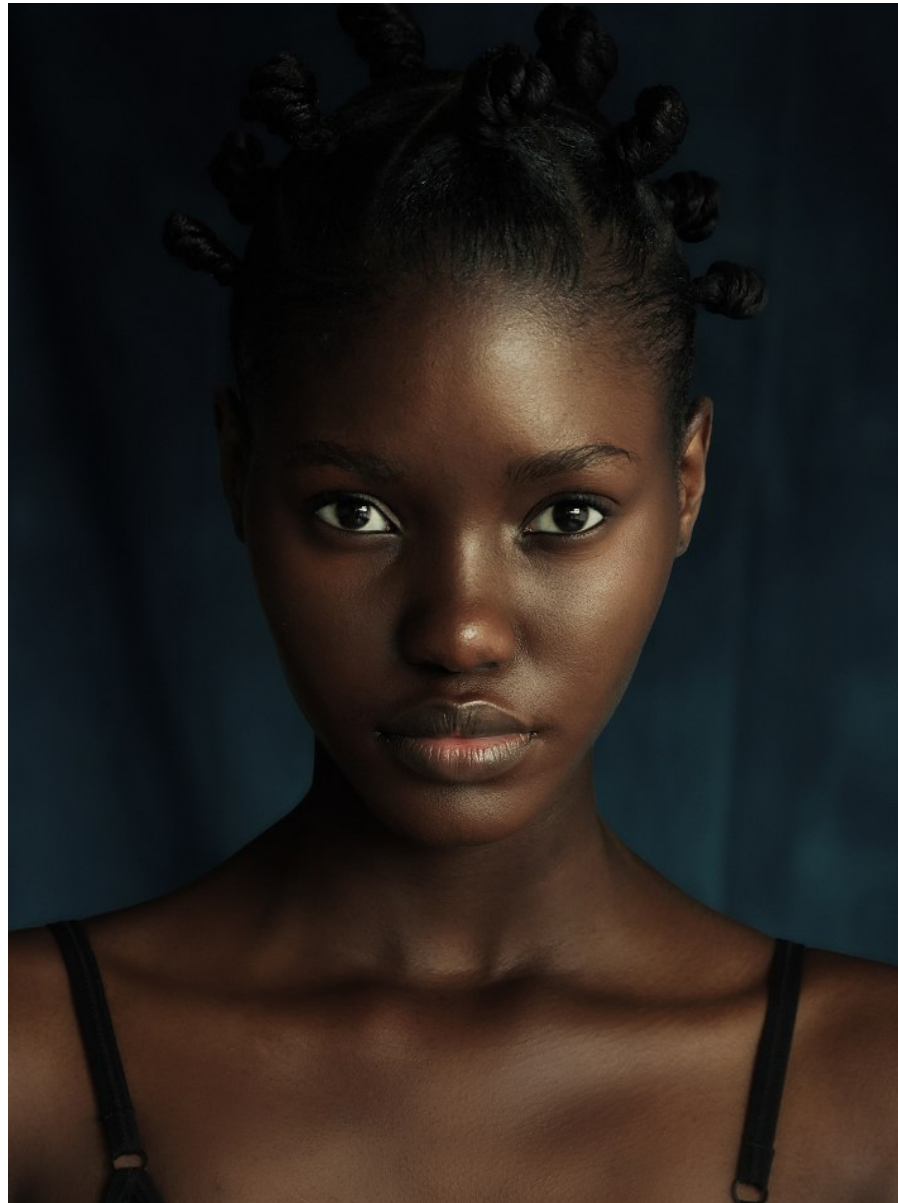

BOSS MODELS

CAPE TOWN

SINHLE

Height: 175cm Bust: 82cm Waist: 61cm Hips: 87cm Shoe: 5.5 UK Hair: Black Eyes: Black