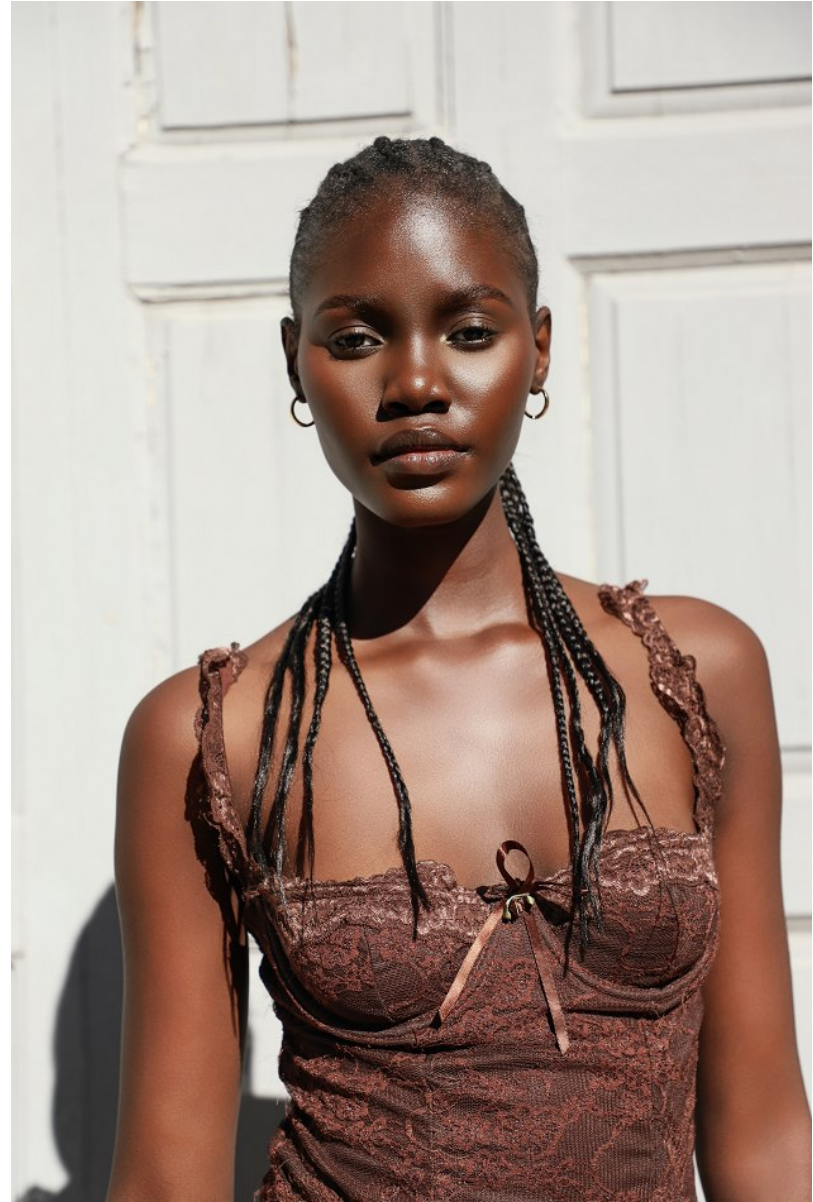

BOSS MODELS

CAPE TOWN

SINHLE

Height: 175cm Bust: 82cm Waist: 61cm Hips: 87cm Shoe: 5.5 UK Hair: Black Eyes: Black