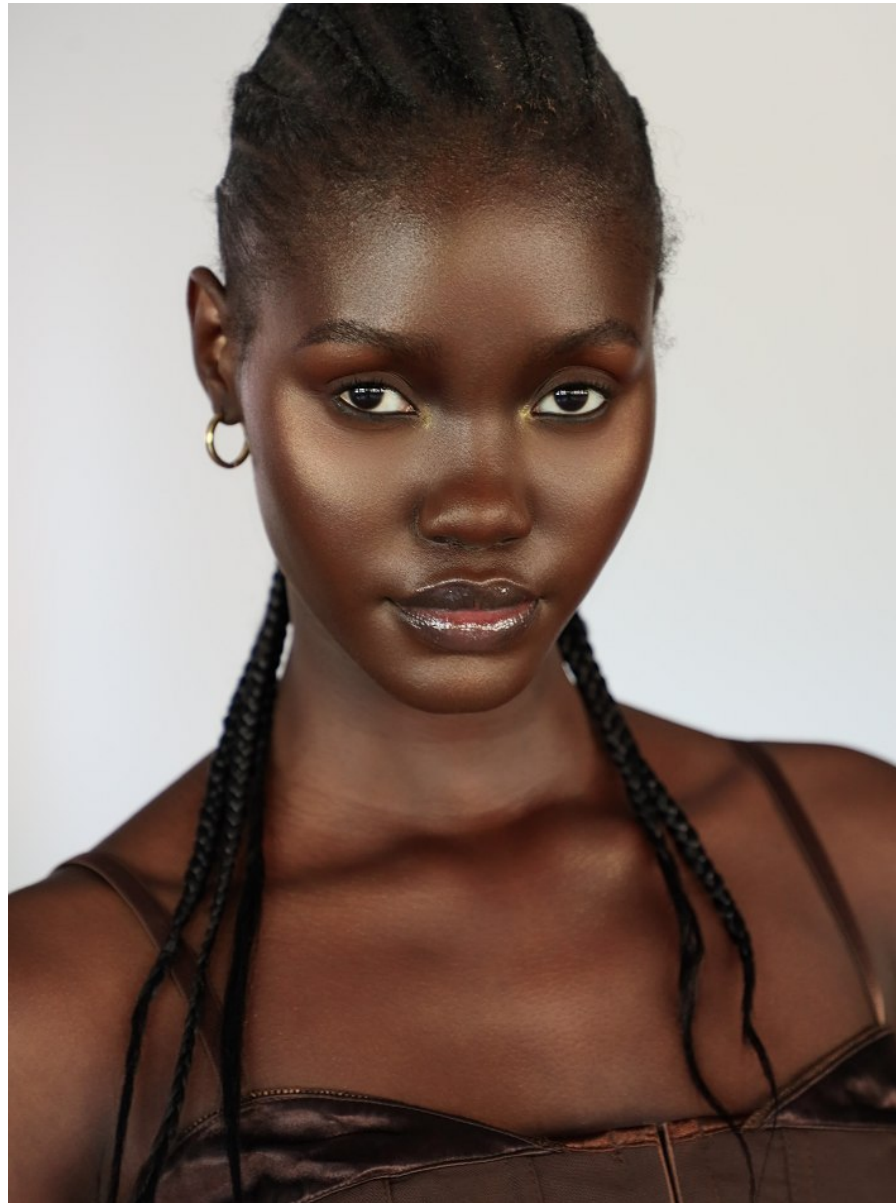

BOSS MODELS

CAPE TOWN

SINHLE

Height: 175cm Bust: 82cm Waist: 61cm Hips: 87cm Shoe: 5.5 UK Hair: Black Eyes: Black