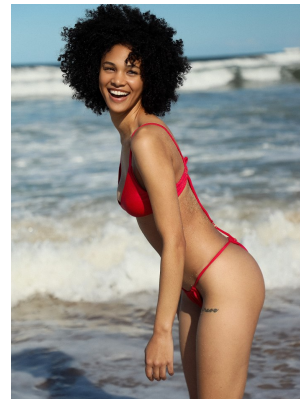

# BOSS MODELS

CAPE TOWN

TAS