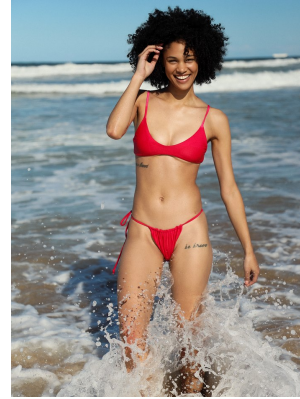

# BOSS MODELS

CAPE TOWN

TAS