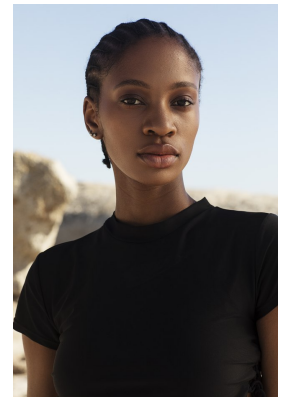

# BOSS MODELS

CAPE TOWN

## NTHABISENG SHABANGU

Height: 183cm Bust: 85cm Waist: 65cm Hips: 91cm Hair: Black Eyes: Brown