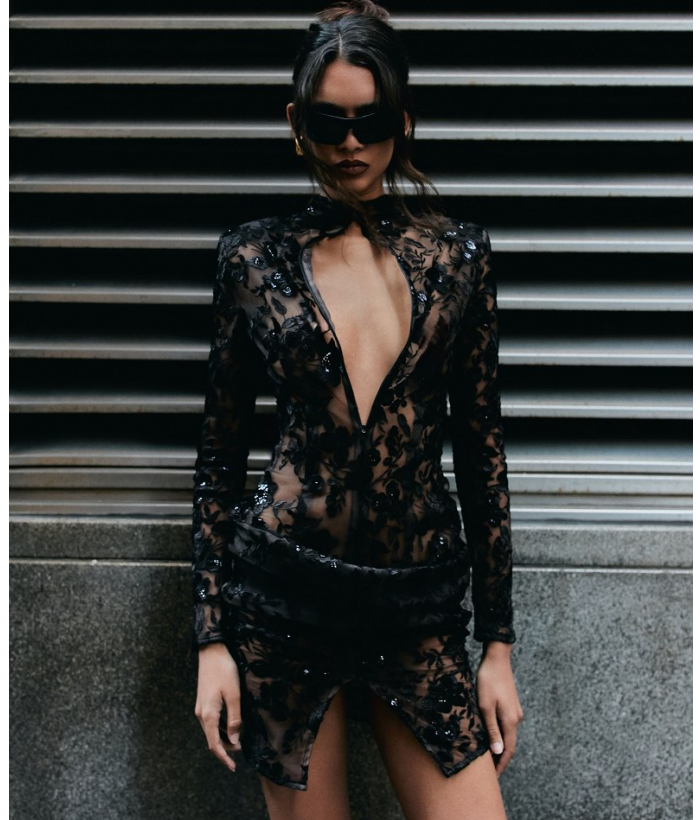

BOSS MODELS

CAPE TOWN

SUMMER THOMPSON

Height: 178cm Bust: 77cm Waist: 61cm Hips: 89cm Shoe: 7 UK Hair: Brown Eyes: Brown

BOSS MODELS

CAPE TOWN

SUMMER THOMPSON

Height: 178cm Bust: 77cm Waist: 61cm Hips: 89cm Shoe: 7 UK Hair: Brown Eyes: Brown