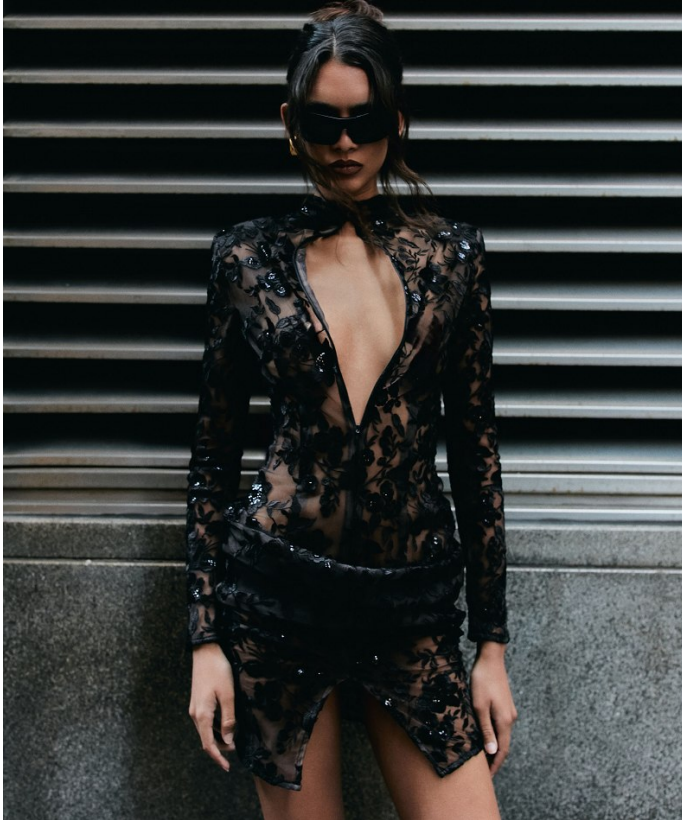

BOSS MODELS

CAPE TOWN

SUMMER THOMPSON

Height: 178cm Bust: 77cm Waist: 61cm Hips: 89cm Shoe: 7 UK Hair: Brown Eyes: Brown

BOSS MODELS

CAPE TOWN

SUMMER THOMPSON

Height: 178cm Bust: 77cm Waist: 61cm Hips: 89cm Shoe: 7 UK Hair: Brown Eyes: Brown