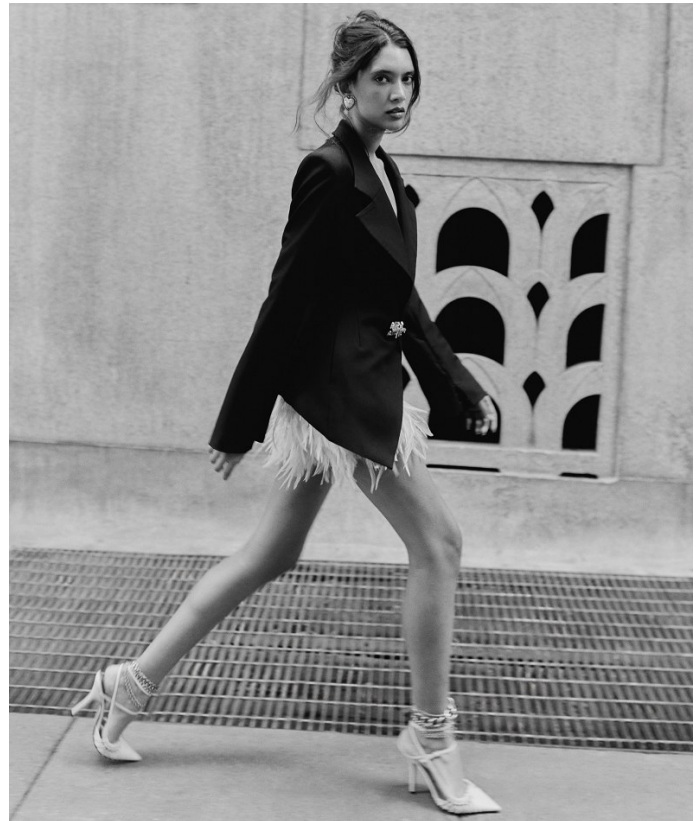

BOSS MODELS

CAPE TOWN

SUMMER THOMPSON

Height: 178cm Bust: 77cm Waist: 61cm Hips: 89cm Shoe: 7 UK Hair: Brown Eyes: Brown

BOSS MODELS

CAPE TOWN

SUMMER THOMPSON

Height: 178cm Bust: 77cm Waist: 61cm Hips: 89cm Shoe: 7 UK Hair: Brown Eyes: Brown