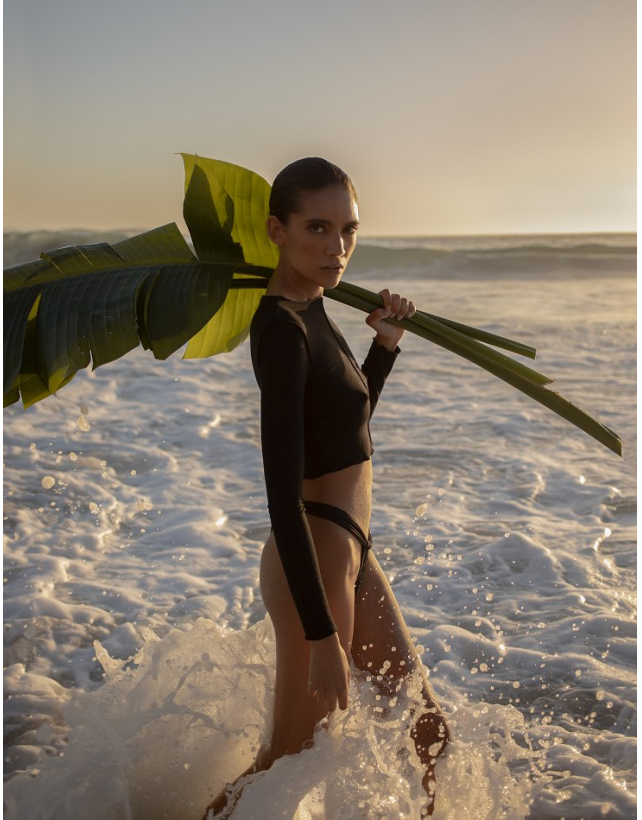

BOSS MODELS

CAPE TOWN

SUMMER THOMPSON

Height: 178cm Bust: 77cm Waist: 61cm Hips: 89cm Shoe: 7 UK Hair: Brown Eyes: Brown