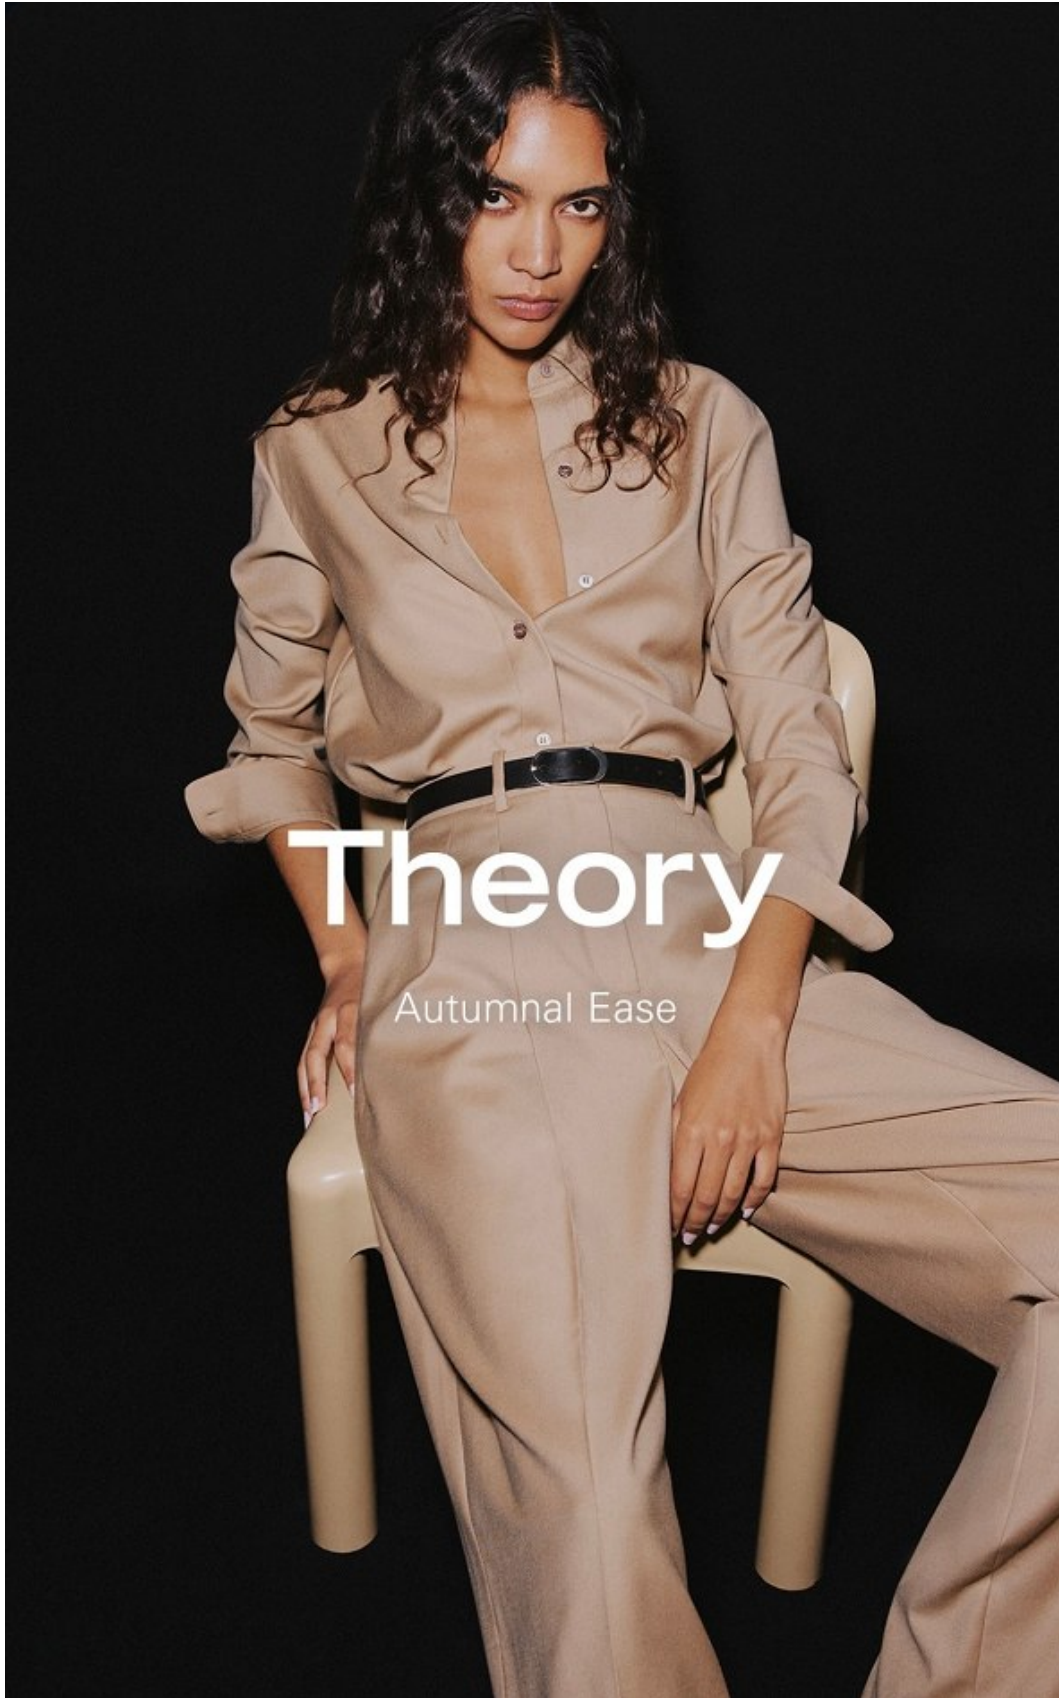

BOSS MODELS

CAPE TOWN

SUMMER THOMPSON

Height: 178cm Bust: 77cm Waist: 61cm Hips: 89cm Shoe: 7 UK Hair: Brown Eyes: Brown

BOSS MODELS

CAPE TOWN

SUMMER THOMPSON

Height: 178cm Bust: 77cm Waist: 61cm Hips: 89cm Shoe: 7 UK Hair: Brown Eyes: Brown