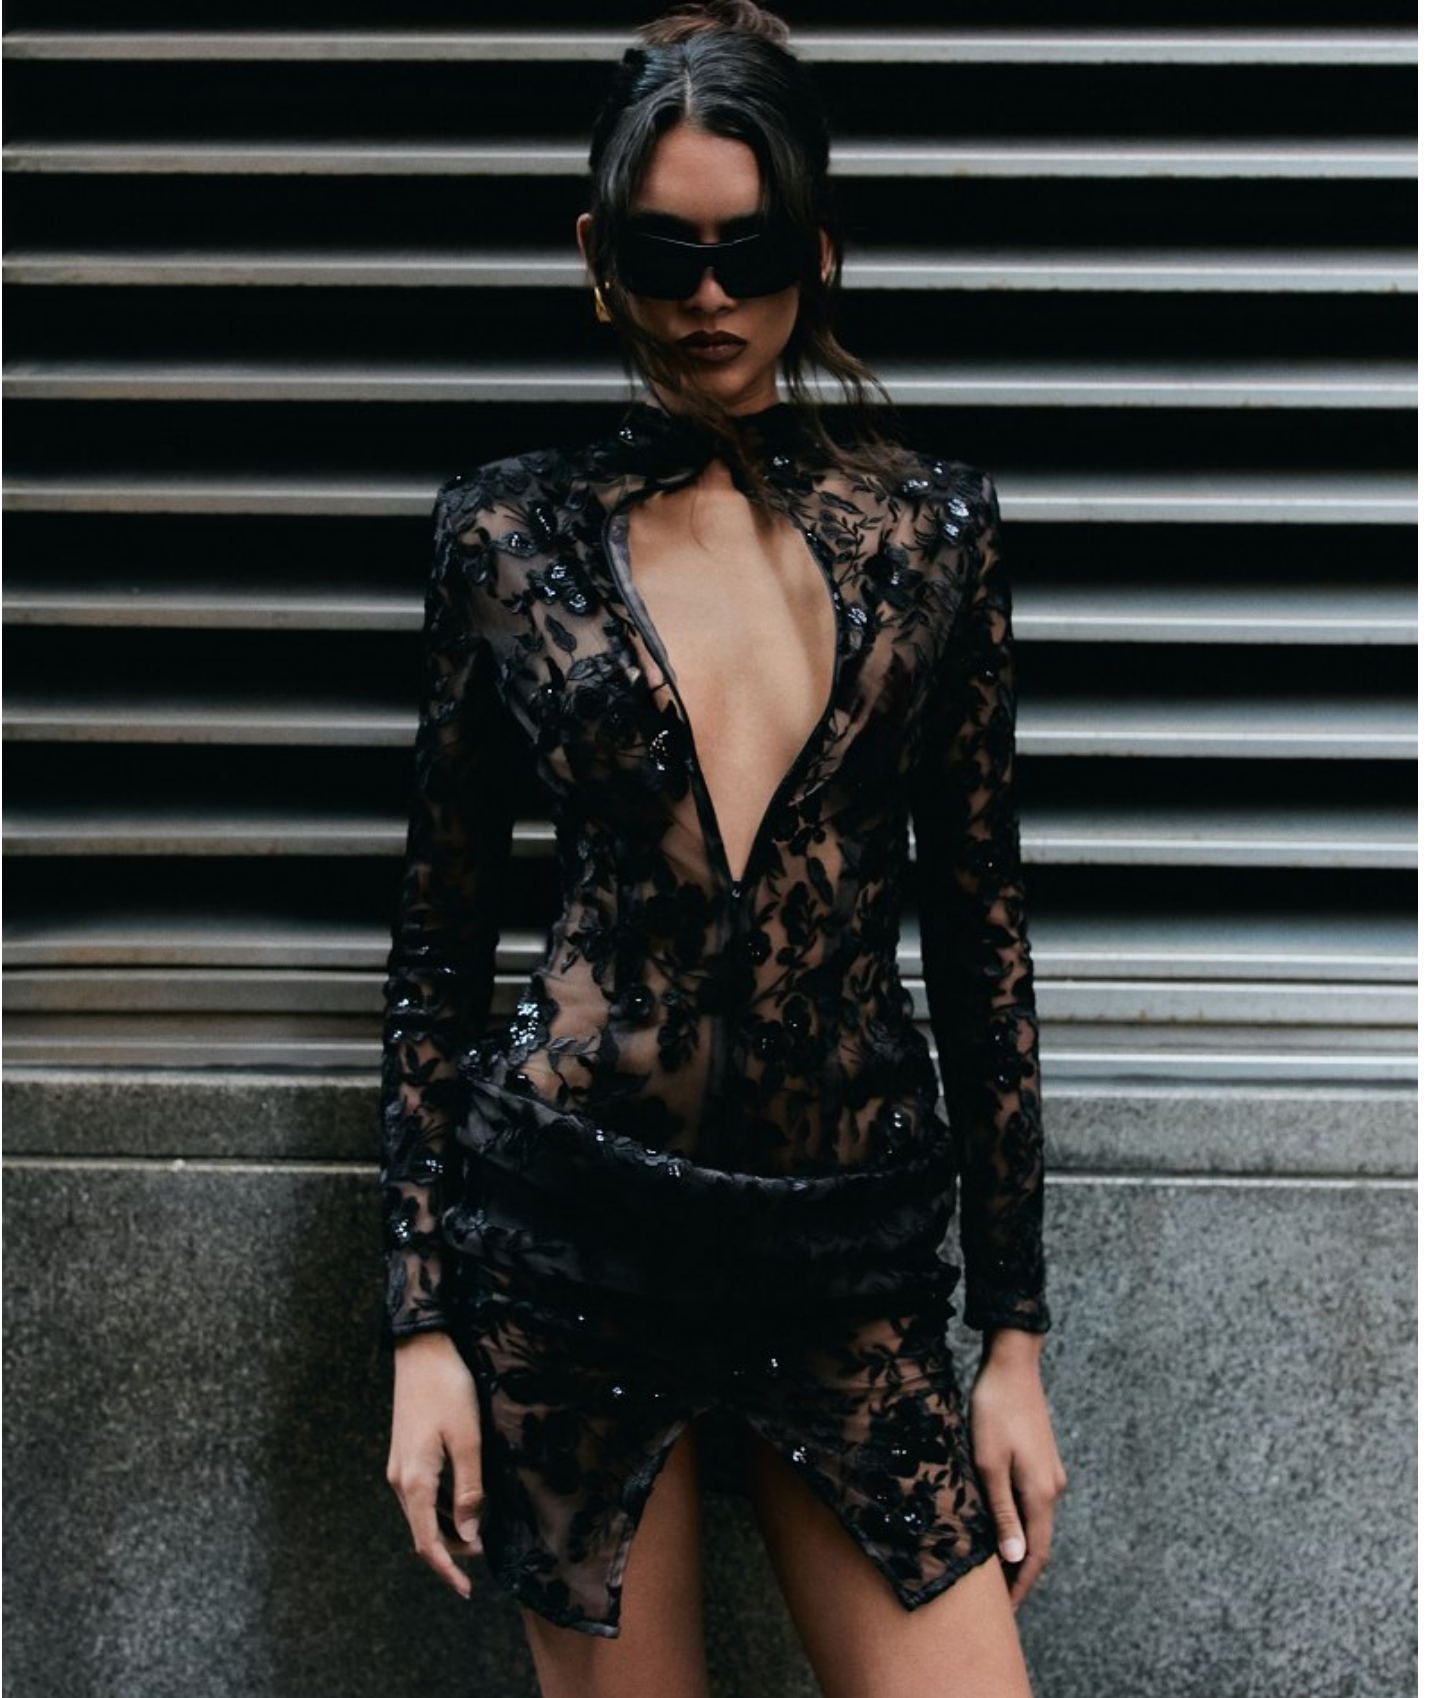

BOSS MODELS

CAPE TOWN

SUMMER THOMPSON

Height: 178cm Bust: 77cm Waist: 61cm Hips: 89cm Shoe: 7 UK Hair: Brown Eyes: Brown