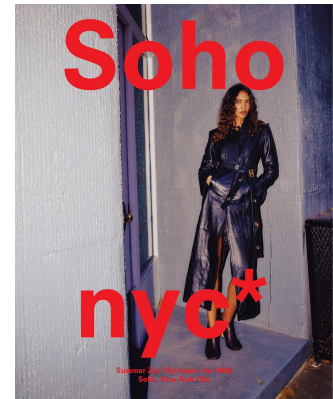

BOSS MODELS

CAPE TOWN

SUMMER THOMPSON

Height: 178cm Bust: 77cm Waist: 61cm Hips: 89cm Shoe: 7 UK Hair: Brown Eyes: Brown

BOSS MODELS

CAPE TOWN

SUMMER THOMPSON

Height: 178cm Bust: 77cm Waist: 61cm Hips: 89cm Shoe: 7 UK Hair: Brown Eyes: Brown