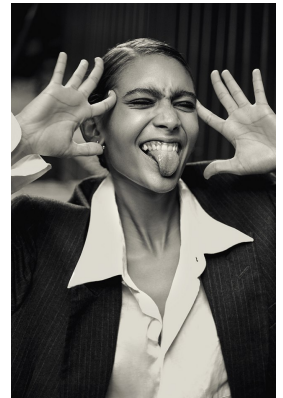

BOSS MODELS

CAPE TOWN

SUMMER THOMPSON

Height: 178cm Bust: 77cm Waist: 61cm Hips: 89cm Shoe: 7 UK Hair: Brown Eyes: Brown

BOSS MODELS

CAPE TOWN

Chloé

SUMMER THOMPSON

Height: 178cm Bust: 77cm Waist: 61cm Hips: 89cm Shoe: 7 UK Hair: Brown Eyes: Brown

BOSS MODELS

CAPE TOWN

SUMMER THOMPSON

Height: 178cm Bust: 77cm Waist: 61cm Hips: 89cm Shoe: 7 UK Hair: Brown Eyes: Brown