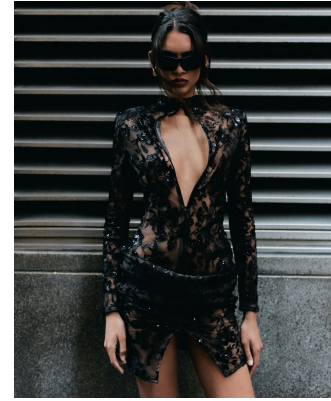

BOSS MODELS

CAPE TOWN

SUMMER THOMPSON

Height: 178cm Bust: 77cm Waist: 61cm Hips: 89cm Shoe: 7 UK Hair: Brown Eyes: Brown

BOSS MODELS

CAPE TOWN

Chloé

SUMMER THOMPSON

Height: 178cm Bust: 77cm Waist: 61cm Hips: 89cm Shoe: 7 UK Hair: Brown Eyes: Brown

BOSS MODELS

CAPE TOWN

SUMMER THOMPSON

Height: 178cm Bust: 77cm Waist: 61cm Hips: 89cm Shoe: 7 UK Hair: Brown Eyes: Brown