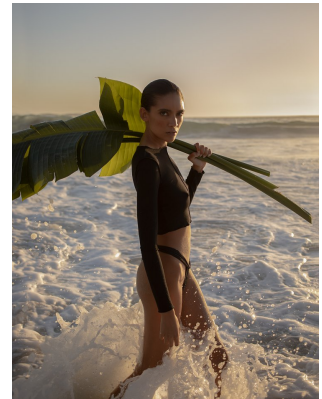

BOSS MODELS

CAPE TOWN

SUMMER THOMPSON

Height: 178cm Bust: 77cm Waist: 61cm Hips: 89cm Shoe: 7 UK Hair: Brown Eyes: Brown

BOSS MODELS

CAPE TOWN

Chloé

SUMMER THOMPSON

Height: 178cm Bust: 77cm Waist: 61cm Hips: 89cm Shoe: 7 UK Hair: Brown Eyes: Brown

BOSS MODELS

CAPE TOWN

SUMMER THOMPSON

Height: 178cm Bust: 77cm Waist: 61cm Hips: 89cm Shoe: 7 UK Hair: Brown Eyes: Brown