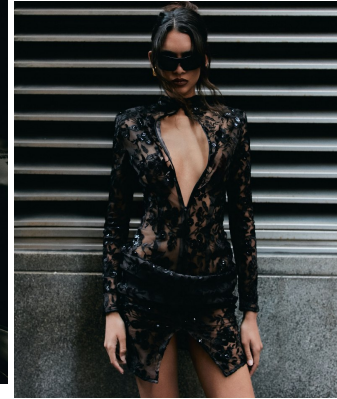

BOSS MODELS

CAPE TOWN

SUMMER THOMPSON

Height: 178cm Bust: 77cm Waist: 61cm Hips: 89cm Shoe: 7 UK Hair: Brown Eyes: Brown

BOSS MODELS

CAPE TOWN

SUMMER THOMPSON

Height: 178cm Bust: 77cm Waist: 61cm Hips: 89cm Shoe: 7 UK Hair: Brown Eyes: Brown