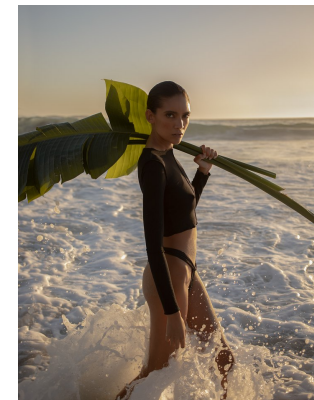

BOSS MODELS

CAPE TOWN

SUMMER THOMPSON

Height: 178cm Bust: 77cm Waist: 61cm Hips: 89cm Shoe: 7 UK Hair: Brown Eyes: Brown

BOSS MODELS

CAPE TOWN

SUMMER THOMPSON

Height: 178cm Bust: 77cm Waist: 61cm Hips: 89cm Shoe: 7 UK Hair: Brown Eyes: Brown