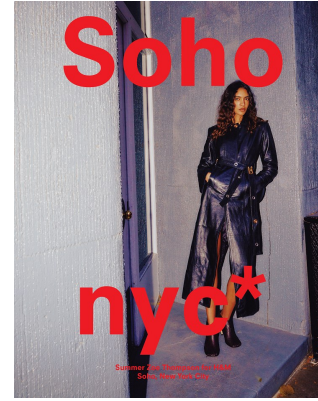

BOSS MODELS

CAPE TOWN

SUMMER THOMPSON

Height: 178cm Bust: 77cm Waist: 61cm Hips: 89cm Shoe: 7 UK Hair: Brown Eyes: Brown

BOSS MODELS

CAPE TOWN

Chloé

SUMMER THOMPSON

Height: 178cm Bust: 77cm Waist: 61cm Hips: 89cm Shoe: 7 UK Hair: Brown Eyes: Brown

BOSS MODELS

CAPE TOWN

SUMMER THOMPSON

Height: 178cm Bust: 77cm Waist: 61cm Hips: 89cm Shoe: 7 UK Hair: Brown Eyes: Brown