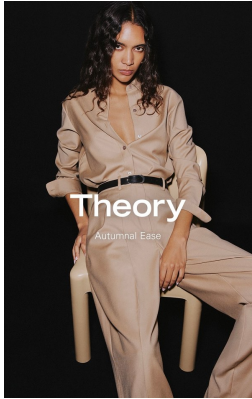

BOSS MODELS

CAPE TOWN

SUMMER THOMPSON

Height: 178cm Bust: 77cm Waist: 61cm Hips: 89cm Shoe: 7 UK Hair: Brown Eyes: Brown

BOSS MODELS

CAPE TOWN

Chloé

SUMMER THOMPSON