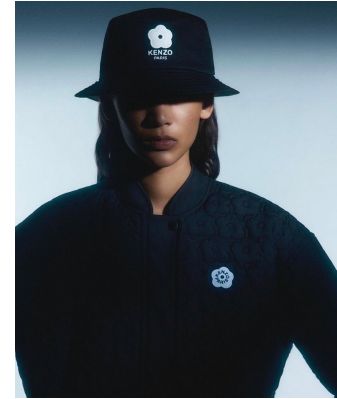

BOSS MODELS

CAPE TOWN

SUMMER THOMPSON

Height: 178cm Bust: 77cm Waist: 61cm Hips: 89cm Shoe: 7 UK Hair: Brown Eyes: Brown

BOSS MODELS

CAPE TOWN

SUMMER THOMPSON

Height: 178cm Bust: 77cm Waist: 61cm Hips: 89cm Shoe: 7 UK Hair: Brown Eyes: Brown