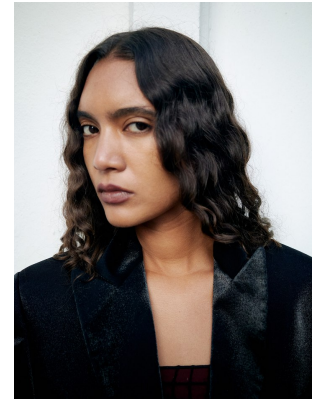

BOSS MODELS

CAPE TOWN

SUMMER THOMPSON

Height: 178cm Bust: 77cm Waist: 61cm Hips: 89cm Shoe: 7 UK Hair: Brown Eyes: Brown

BOSS MODELS

CAPE TOWN

SUMMER THOMPSON

Height: 178cm Bust: 77cm Waist: 61cm Hips: 89cm Shoe: 7 UK Hair: Brown Eyes: Brown