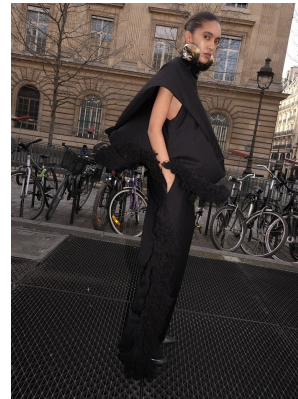

BOSS MODELS

CAPE TOWN

SUMMER THOMPSON

Height: 178cm Bust: 77cm Waist: 61cm Hips: 89cm Shoe: 7 UK Hair: Brown Eyes: Brown

BOSS MODELS

CAPE TOWN

Chloé

SUMMER THOMPSON

Height: 178cm Bust: 77cm Waist: 61cm Hips: 89cm Shoe: 7 UK Hair: Brown Eyes: Brown

BOSS MODELS

CAPE TOWN

SUMMER THOMPSON

Height: 178cm Bust: 77cm Waist: 61cm Hips: 89cm Shoe: 7 UK Hair: Brown Eyes: Brown