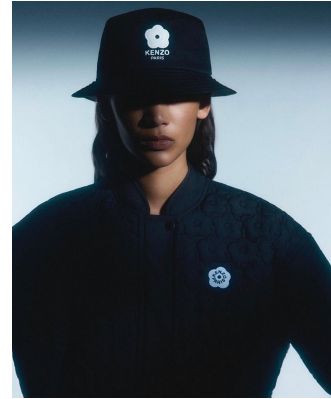

BOSS MODELS

CAPE TOWN

SUMMER THOMPSON

Height: 178cm Bust: 77cm Waist: 61cm Hips: 89cm Shoe: 7 UK Hair: Brown Eyes: Brown

BOSS MODELS

CAPE TOWN

Chloé

SUMMER THOMPSON

Height: 178cm Bust: 77cm Waist: 61cm Hips: 89cm Shoe: 7 UK Hair: Brown Eyes: Brown

BOSS MODELS

CAPE TOWN

SUMMER THOMPSON

Height: 178cm Bust: 77cm Waist: 61cm Hips: 89cm Shoe: 7 UK Hair: Brown Eyes: Brown