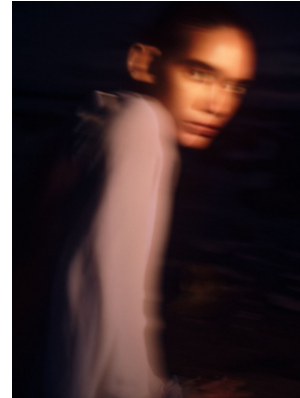

BOSS MODELS

CAPE TOWN

SUMMER THOMPSON

Height: 178cm Bust: 77cm Waist: 61cm Hips: 89cm Shoe: 7 UK Hair: Brown Eyes: Brown

BOSS MODELS

CAPE TOWN

Chloé

SUMMER THOMPSON

Height: 178cm Bust: 77cm Waist: 61cm Hips: 89cm Shoe: 7 UK Hair: Brown Eyes: Brown

BOSS MODELS

CAPE TOWN

SUMMER THOMPSON

Height: 178cm Bust: 77cm Waist: 61cm Hips: 89cm Shoe: 7 UK Hair: Brown Eyes: Brown