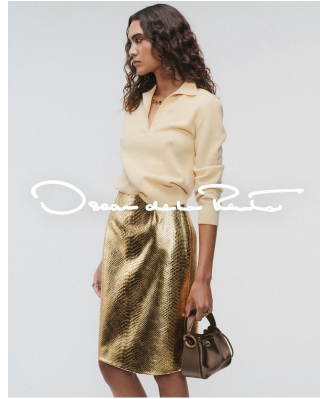

BOSS MODELS

CAPE TOWN

SUMMER THOMPSON

Height: 178cm Bust: 77cm Waist: 61cm Hips: 89cm Shoe: 7 UK Hair: Brown Eyes: Brown

BOSS MODELS

CAPE TOWN

Chloé

SUMMER THOMPSON

Height: 178cm Bust: 77cm Waist: 61cm Hips: 89cm Shoe: 7 UK Hair: Brown Eyes: Brown

BOSS MODELS

CAPE TOWN

SUMMER THOMPSON

Height: 178cm Bust: 77cm Waist: 61cm Hips: 89cm Shoe: 7 UK Hair: Brown Eyes: Brown