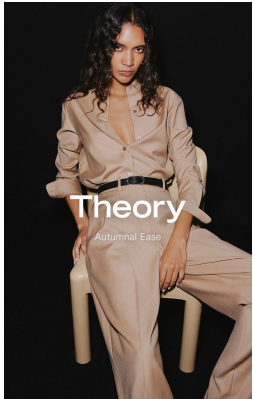

BOSS MODELS

CAPE TOWN

SUMMER THOMPSON

Height: 178cm Bust: 77cm Waist: 61cm Hips: 89cm Shoe: 7 UK Hair: Brown Eyes: Brown

BOSS MODELS

CAPE TOWN

SUMMER THOMPSON

Height: 178cm Bust: 77cm Waist: 61cm Hips: 89cm Shoe: 7 UK Hair: Brown Eyes: Brown