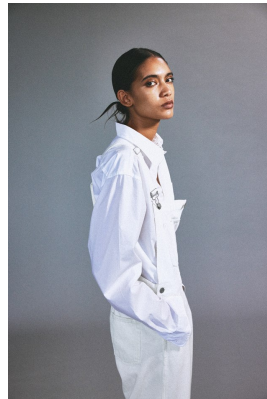

BOSS MODELS

CAPE TOWN

SUMMER THOMPSON

Height: 178cm Bust: 77cm Waist: 61cm Hips: 89cm Shoe: 7 UK Hair: Brown Eyes: Brown

BOSS MODELS

CAPE TOWN

Chloé

SUMMER THOMPSON

Height: 178cm Bust: 77cm Waist: 61cm Hips: 89cm Shoe: 7 UK Hair: Brown Eyes: Brown

BOSS MODELS

CAPE TOWN

SUMMER THOMPSON

Height: 178cm Bust: 77cm Waist: 61cm Hips: 89cm Shoe: 7 UK Hair: Brown Eyes: Brown