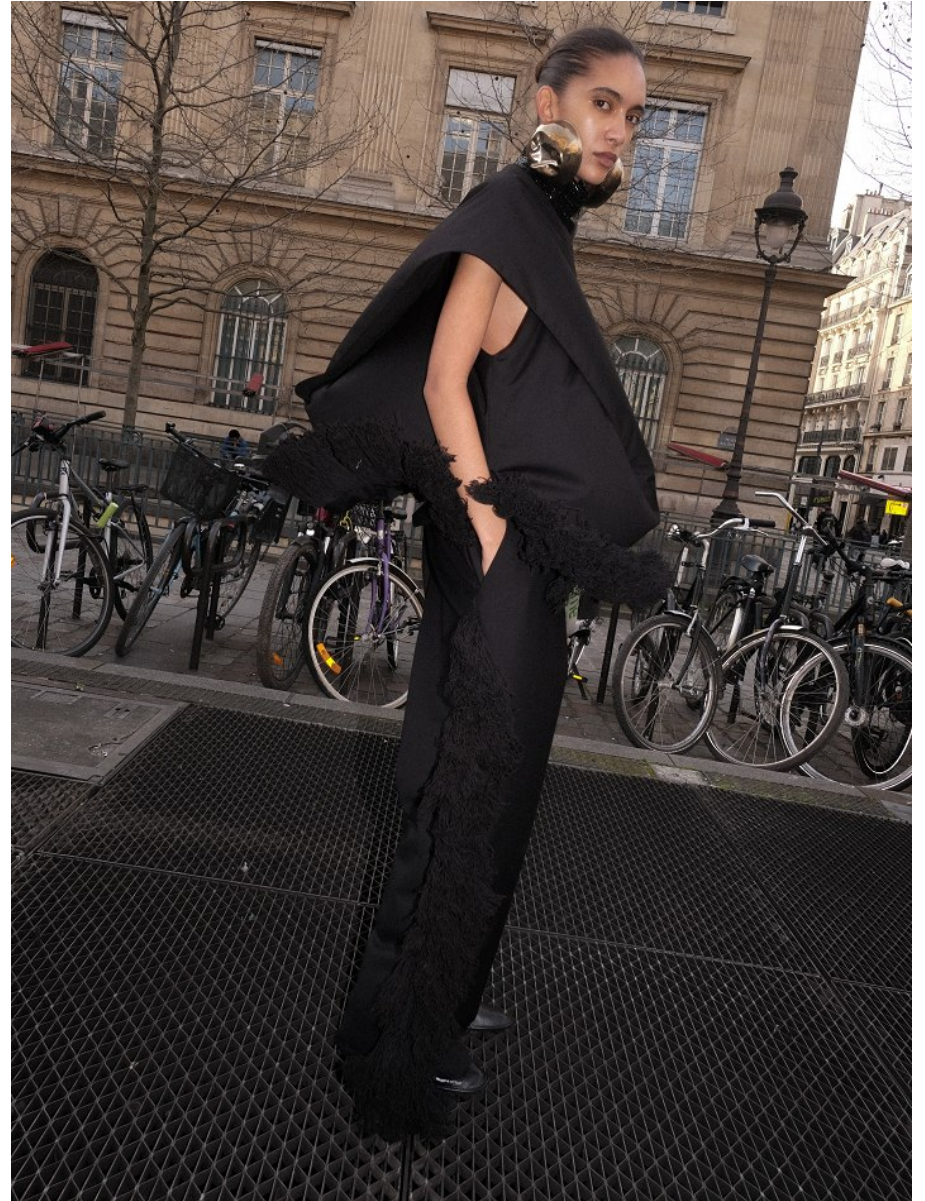

BOSS MODELS

CAPE TOWN

SUMMER THOMPSON

Height: 178cm Bust: 77cm Waist: 61cm Hips: 89cm Shoe: 7 UK Hair: Brown Eyes: Brown