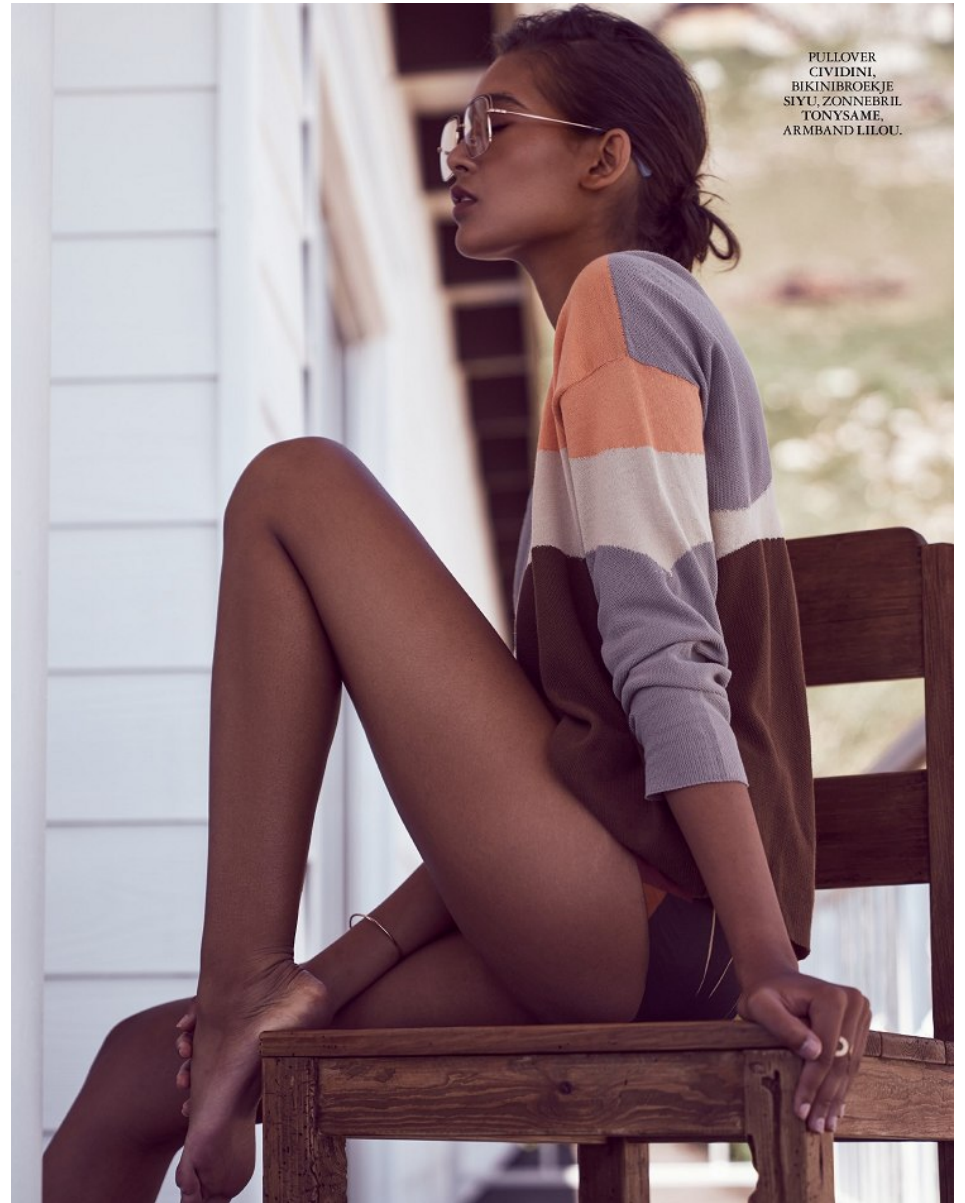

BOSS MODELS

CAPE TOWN

SUMMER THOMPSON

Height: 178cm Bust: 77cm Waist: 61cm Hips: 89cm Shoe: 7 UK Hair: Brown Eyes: Brown