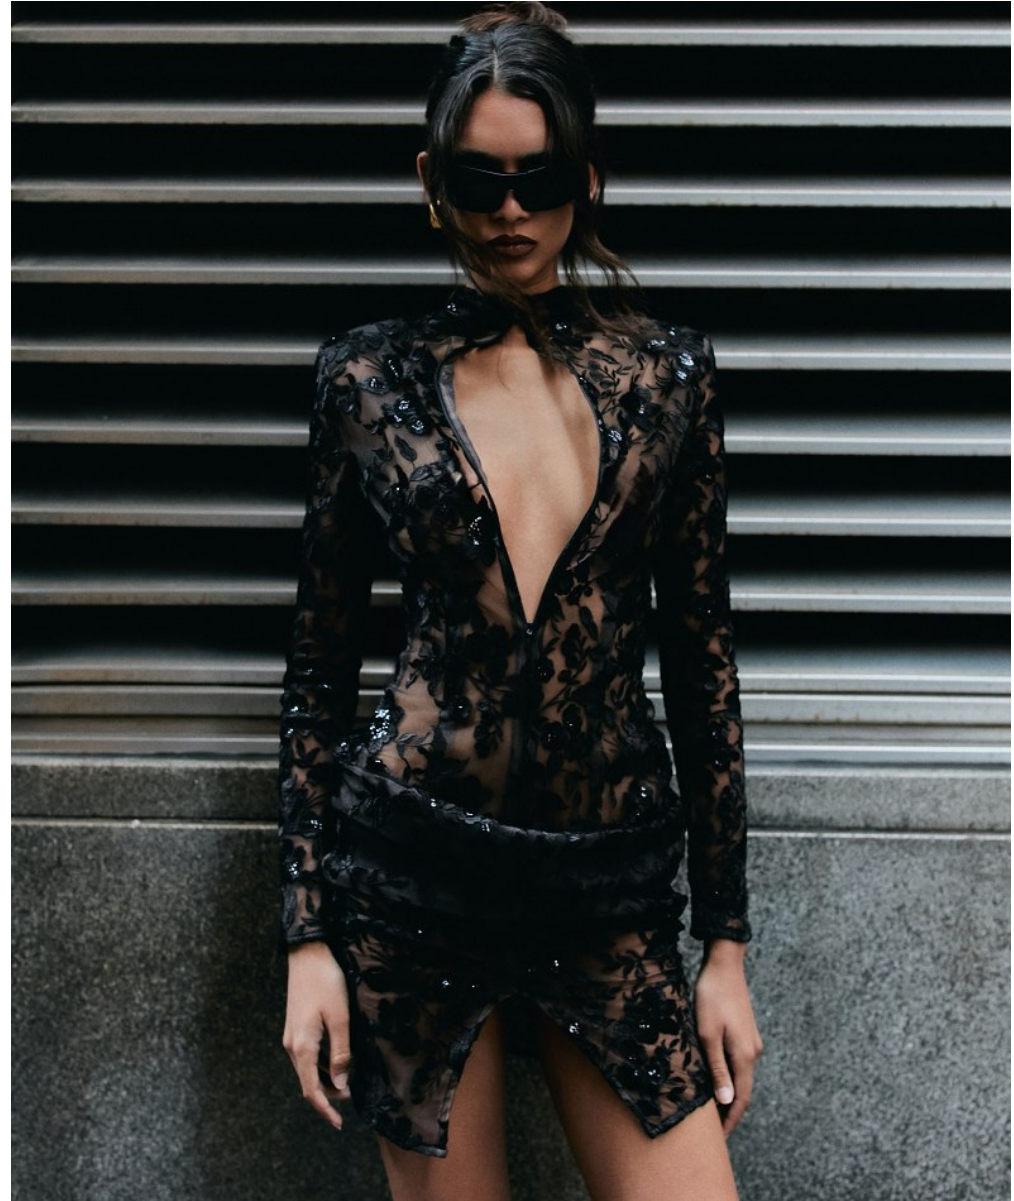

BOSS MODELS

CAPE TOWN

SUMMER THOMPSON

Height: 178cm Bust: 77cm Waist: 61cm Hips: 89cm Shoe: 7 UK Hair: Brown Eyes: Brown