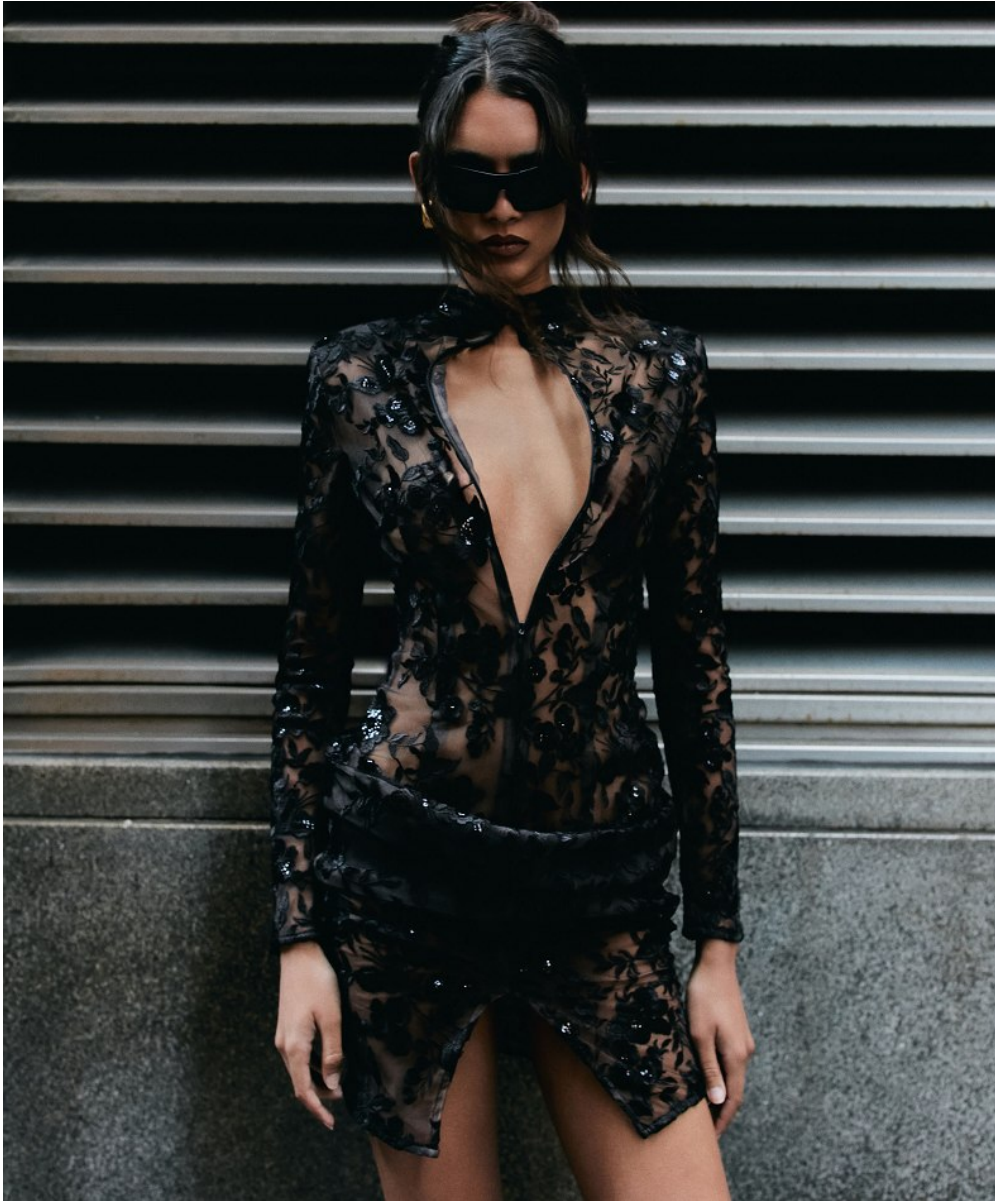

BOSS MODELS

CAPE TOWN

SUMMER THOMPSON

Height: 178cm Bust: 77cm Waist: 61cm Hips: 89cm Shoe: 7 UK Hair: Brown Eyes: Brown