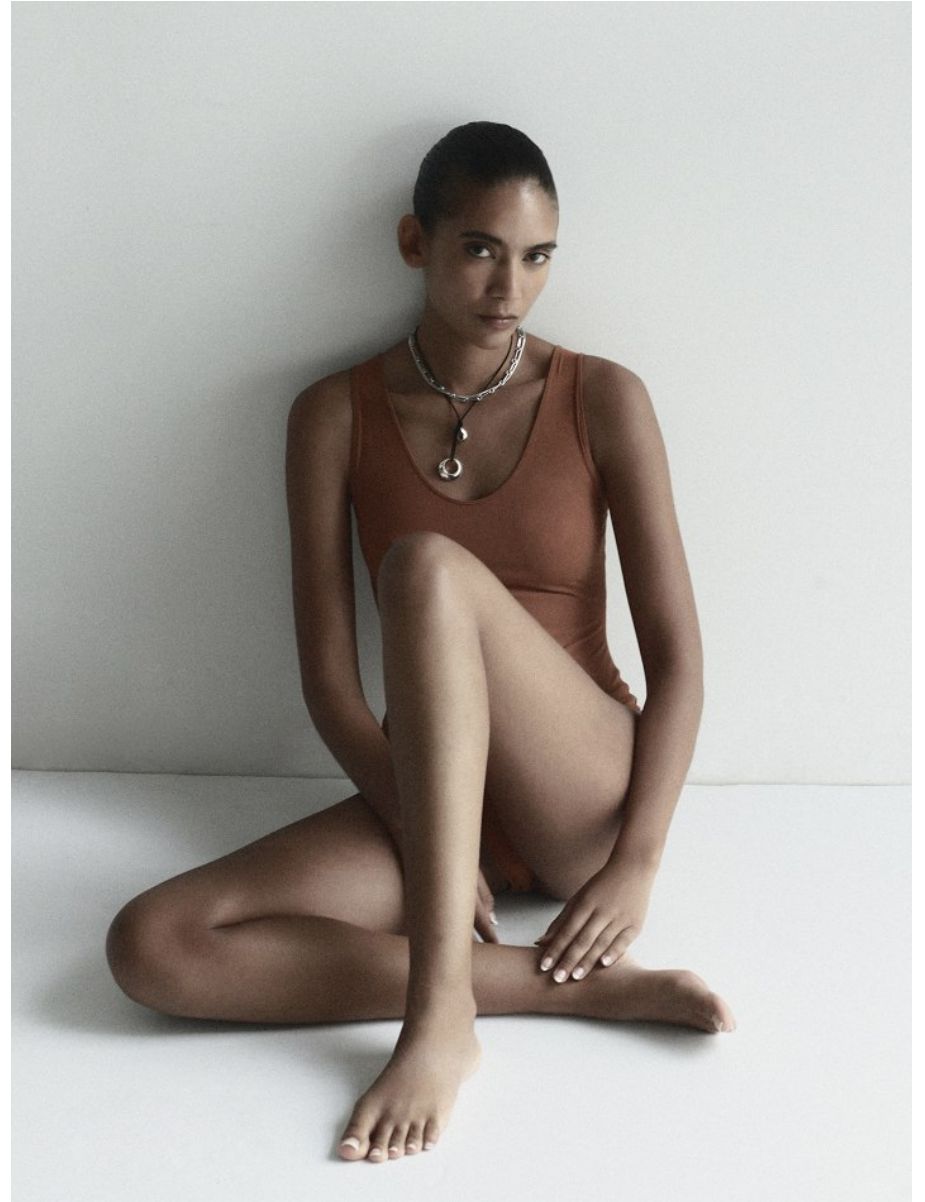

BOSS MODELS

CAPE TOWN

SUMMER THOMPSON

Height: 178cm Bust: 77cm Waist: 61cm Hips: 89cm Shoe: 7 UK Hair: Brown Eyes: Brown