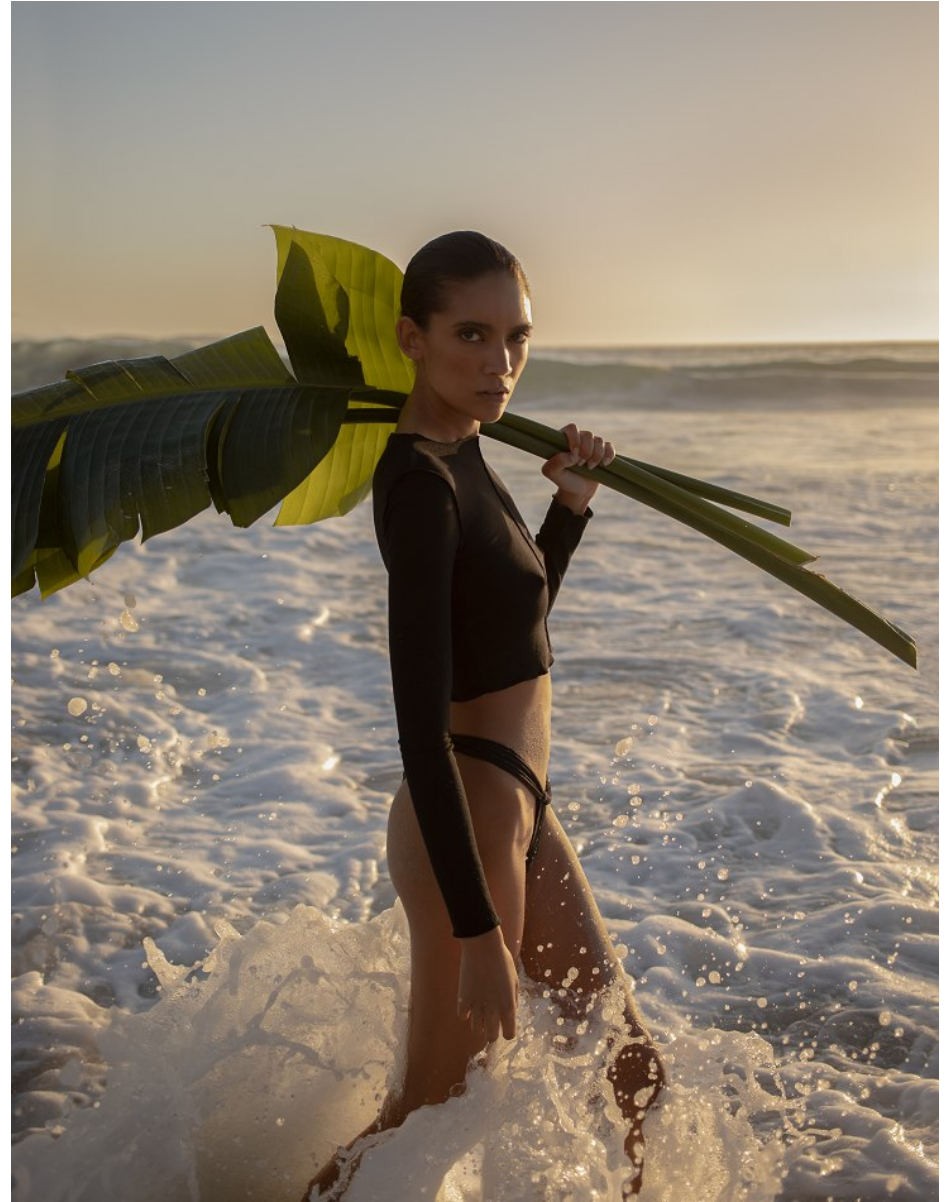

BOSS MODELS

CAPE TOWN

SUMMER THOMPSON

Height: 178cm Bust: 77cm Waist: 61cm Hips: 89cm Shoe: 7 UK Hair: Brown Eyes: Brown