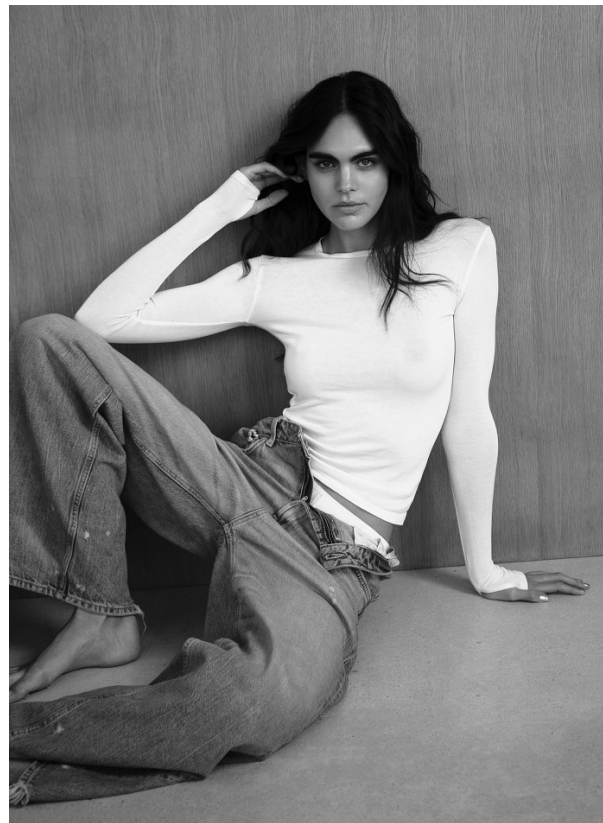

# BOSS MODELS

CAPE TOWN

MIEKE VISSER

Height: 180cm Bust: 88cm Waist: 65cm Hips: 93cm Shoe: 7.5 UK Hair: Dark Brown Eyes: Blue

# BOSS MODELS

CAPE TOWN