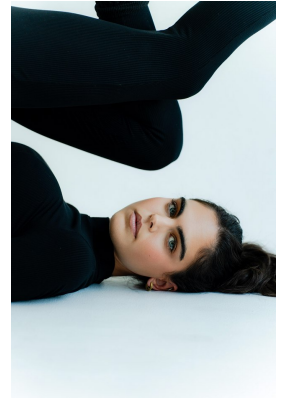

BOSS MODELS

CAPE TOWN

MIEKE VISSER

Height: 180cm Bust: 88cm Waist: 65cm Hips: 93cm Shoe: 7.5 UK Hair: Dark Brown Eyes: Blue

BOSS MODELS

CAPE TOWN

MIEKE VISSER

Height: 180cm Bust: 88cm Waist: 65cm Hips: 93cm Shoe: 7.5 UK Hair: Dark Brown Eyes: Blue