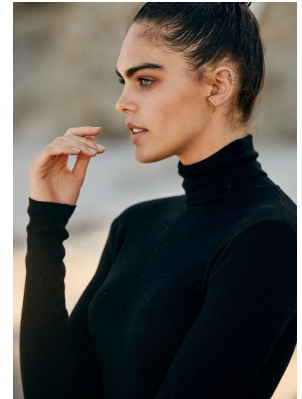

BOSS MODELS

CAPE TOWN

MIEKE VISSER

Height: 180cm Bust: 88cm Waist: 65cm Hips: 93cm Shoe: 7.5 UK Hair: Dark Brown Eyes: Blue

BOSS MODELS

CAPE TOWN

MIEKE VISSER

Height: 180cm Bust: 88cm Waist: 65cm Hips: 93cm Shoe: 7.5 UK Hair: Dark Brown Eyes: Blue