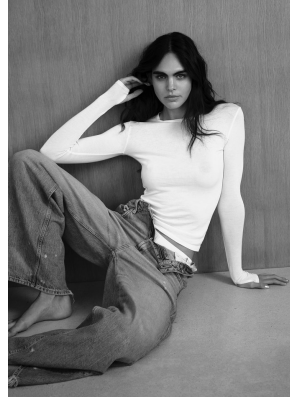

BOSS MODELS

CAPE TOWN

MIEKE VISSER

Height: 180cm Bust: 88cm Waist: 65cm Hips: 93cm Shoe: 7.5 UK Hair: Dark Brown Eyes: Blue

BOSS MODELS

CAPE TOWN

MIEKE VISSER

Height: 180cm Bust: 88cm Waist: 65cm Hips: 93cm Shoe: 7.5 UK Hair: Dark Brown Eyes: Blue