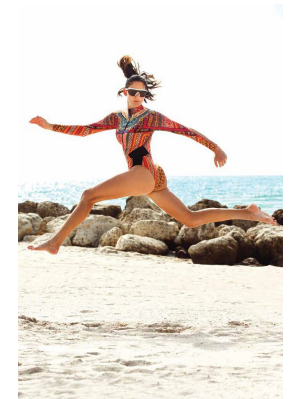

BOSS MODELS

CAPE TOWN

MIEKE VISSER

Height: 180cm Bust: 88cm Waist: 65cm Hips: 93cm Shoe: 7.5 UK Hair: Dark Brown Eyes: Blue

BOSS MODELS

CAPE TOWN

MIEKE VISSER

Height: 180cm Bust: 88cm Waist: 65cm Hips: 93cm Shoe: 7.5 UK Hair: Dark Brown Eyes: Blue