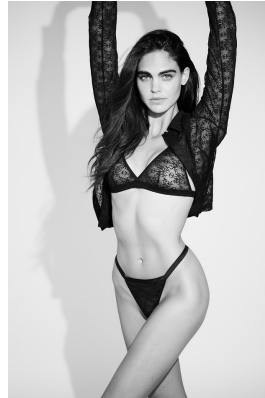

BOSS MODELS

CAPE TOWN

MIEKE VISSER

Height: 180cm Bust: 88cm Waist: 65cm Hips: 93cm Shoe: 7.5 UK Hair: Dark Brown Eyes: Blue

BOSS MODELS

CAPE TOWN

MIEKE VISSER

Height: 180cm Bust: 88cm Waist: 65cm Hips: 93cm Shoe: 7.5 UK Hair: Dark Brown Eyes: Blue