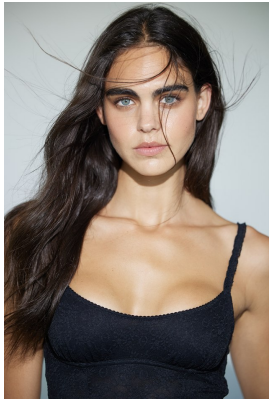

BOSS MODELS

CAPE TOWN

MIEKE VISSER

Height: 180cm Bust: 88cm Waist: 65cm Hips: 93cm Shoe: 7.5 UK Hair: Dark Brown Eyes: Blue

BOSS MODELS

CAPE TOWN

MIEKE VISSER

Height: 180cm Bust: 88cm Waist: 65cm Hips: 93cm Shoe: 7.5 UK Hair: Dark Brown Eyes: Blue