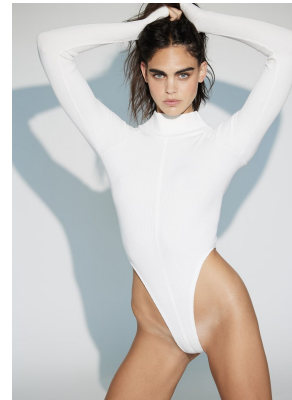

BOSS MODELS

CAPE TOWN

MIEKE VISSER

Height: 180cm Bust: 88cm Waist: 65cm Hips: 93cm Shoe: 7.5 UK Hair: Dark Brown Eyes: Blue

BOSS MODELS

CAPE TOWN

MIEKE VISSER

Height: 180cm Bust: 88cm Waist: 65cm Hips: 93cm Shoe: 7.5 UK Hair: Dark Brown Eyes: Blue