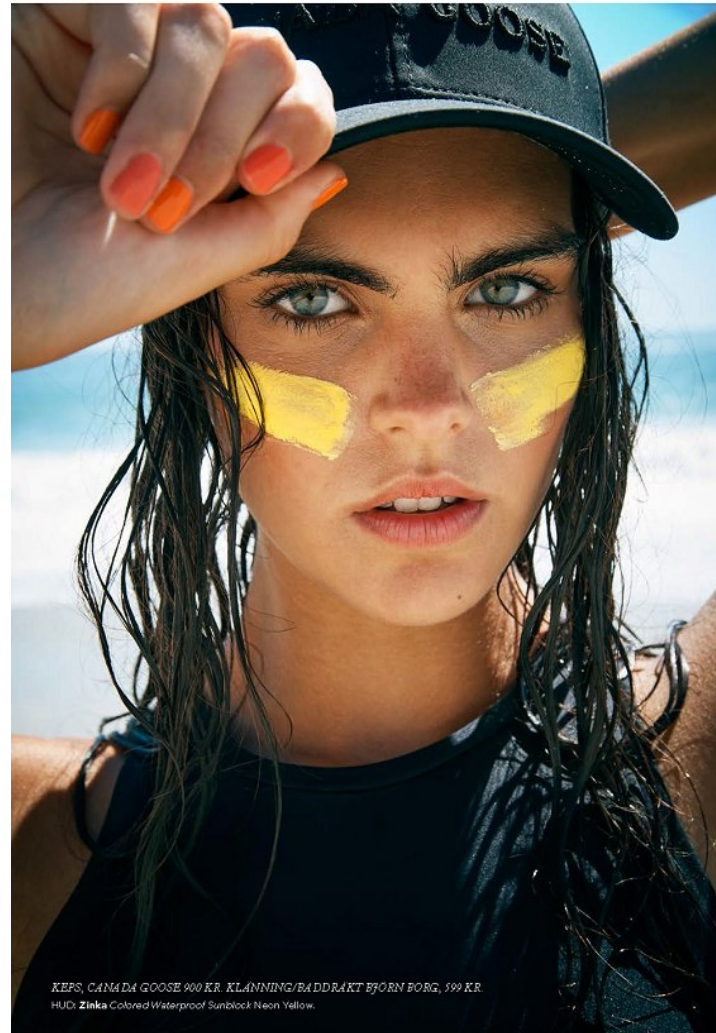

BOSS MODELS

CAPE TOWN

MIEKE VISSER

Height: 180cm Bust: 88cm Waist: 65cm Hips: 93cm Shoe: 7.5 UK Hair: Dark Brown Eyes: Blue

BOSS MODELS

CAPE TOWN

MODE

KEPS, CANADA GOOSE 900 KR. KLÄNNING/BÄDDRÄKT BJÖRN BORG, 599 KR.
HUD, Zinka Colored Waterproof Sunblock Neon Yellow.