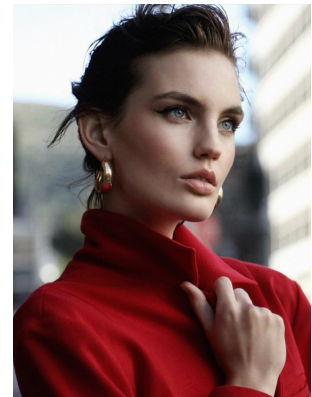

BOSS MODELS

CAPE TOWN

ANOUSHKA LADEWIG

Height: 179cm Bust: 83cm Waist: 66cm Hips: 93cm Shoe: 7 UK Hair: Brown Eyes: Blue

BOSS MODELS

CAPE TOWN

ANOUSHKA LADEWIG

Height: 179cm Bust: 83cm Waist: 66cm Hips: 93cm Shoe: 7 UK Hair: Brown Eyes: Blue