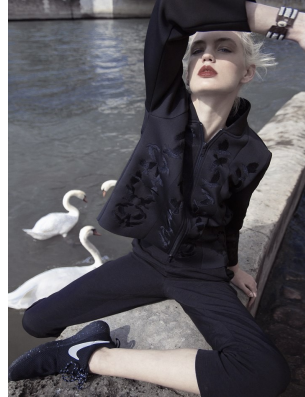

BOSS MODELS

CAPE TOWN

ANOUSHKA LADEWIG

Height: 179cm Bust: 83cm Waist: 66cm Hips: 93cm Shoe: 7 UK Hair: Brown Eyes: Blue

BOSS MODELS

CAPE TOWN

ANOUSHKA LADEWIG

Height: 179cm Bust: 83cm Waist: 66cm Hips: 93cm Shoe: 7 UK Hair: Brown Eyes: Blue