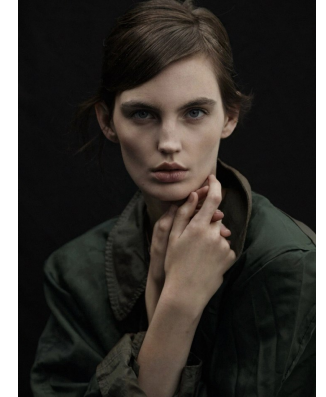

BOSS MODELS

CAPE TOWN

ANOUSHKA LADEWIG

Height: 179cm Bust: 83cm Waist: 66cm Hips: 93cm Shoe: 7 UK Hair: Brown Eyes: Blue

BOSS MODELS

CAPE TOWN

ANOUSHKA LADEWIG

Height: 179cm Bust: 83cm Waist: 66cm Hips: 93cm Shoe: 7 UK Hair: Brown Eyes: Blue