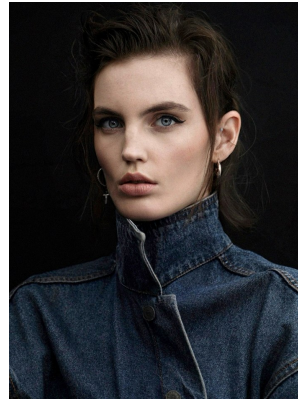

BOSS MODELS

CAPE TOWN

ANOUSHKA LADEWIG

Height: 179cm Bust: 83cm Waist: 66cm Hips: 93cm Shoe: 7 UK Hair: Brown Eyes: Blue

BOSS MODELS

CAPE TOWN

ANOUSHKA LADEWIG

Height: 179cm Bust: 83cm Waist: 66cm Hips: 93cm Shoe: 7 UK Hair: Brown Eyes: Blue