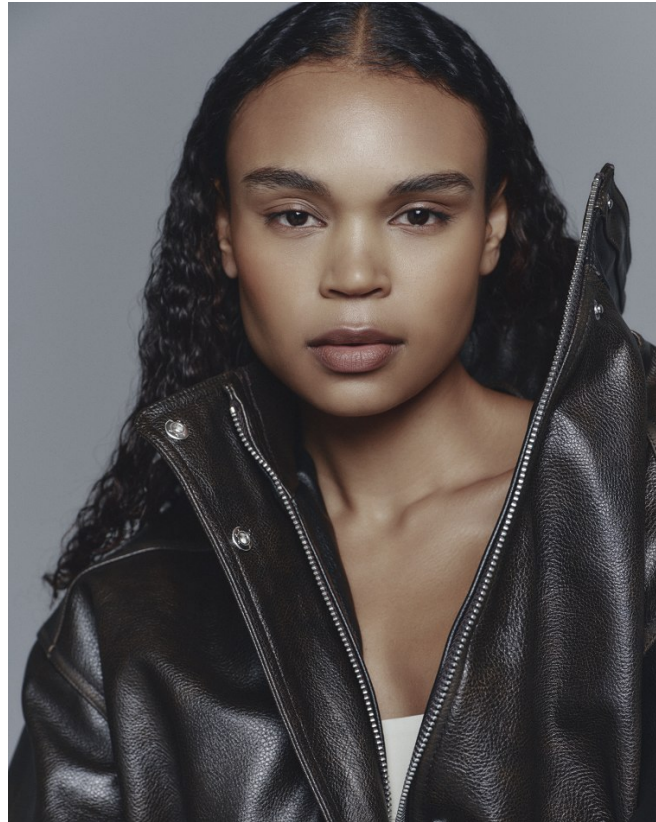

BOSS MODELS

CAPE TOWN

ANDY WEST

Height: 180cm Bust: 77cm Waist: 57cm Hips: 90cm Shoe: 7 UK Hair: Black Eyes: Brown

BOSS MODELS

CAPE TOWN

ANDY WEST

Height: 180cm Bust: 77cm Waist: 57cm Hips: 90cm Shoe: 7 UK Hair: Black Eyes: Brown