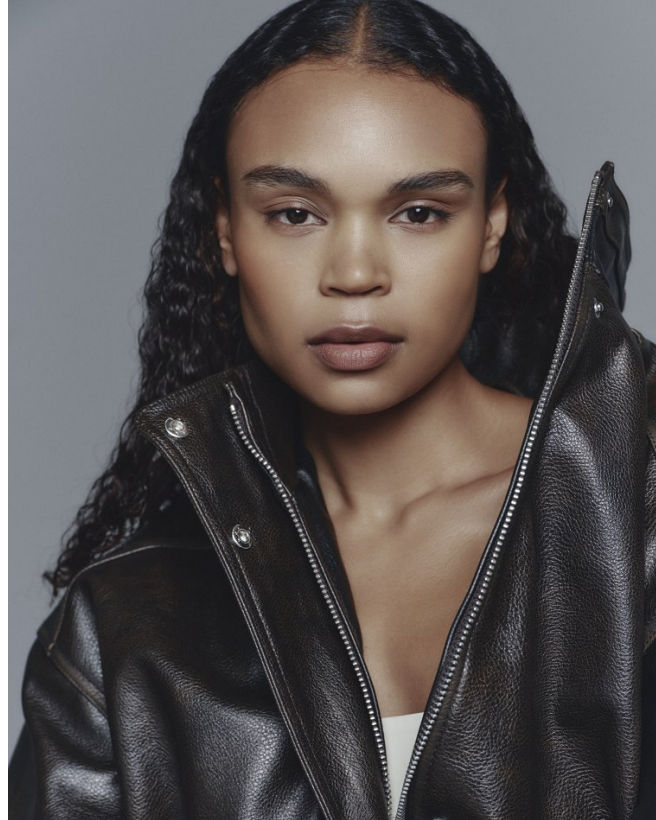

BOSS MODELS

CAPE TOWN

ANDY WEST

Height: 180cm Bust: 77cm Waist: 57cm Hips: 90cm Shoe: 7 UK Hair: Black Eyes: Brown

BOSS MODELS

CAPE TOWN

ANDY WEST

Height: 180cm Bust: 77cm Waist: 57cm Hips: 90cm Shoe: 7 UK Hair: Black Eyes: Brown