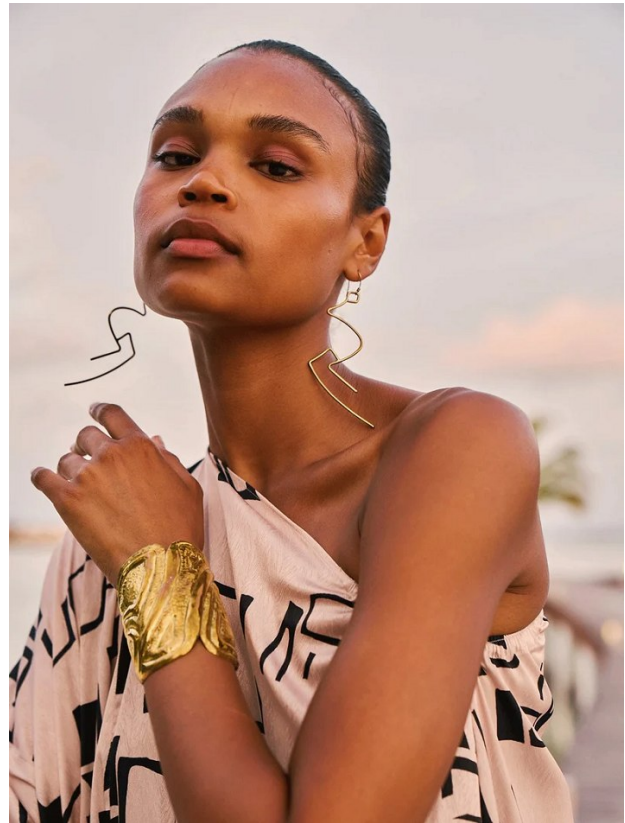

BOSS MODELS

CAPE TOWN

ANDY WEST

Height: 180cm Bust: 77cm Waist: 57cm Hips: 90cm Shoe: 7 UK Hair: Black Eyes: Brown

BOSS MODELS

CAPE TOWN

ANDY WEST

Height: 180cm Bust: 77cm Waist: 57cm Hips: 90cm Shoe: 7 UK Hair: Black Eyes: Brown