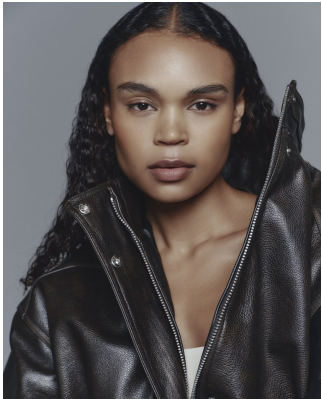

# BOSS MODELS

CAPE TOWN

## ANDY WEST

Height: 180cm Bust: 77cm Waist: 57cm Hips: 90cm Shoe: 7 UK Hair: Black Eyes: Brown