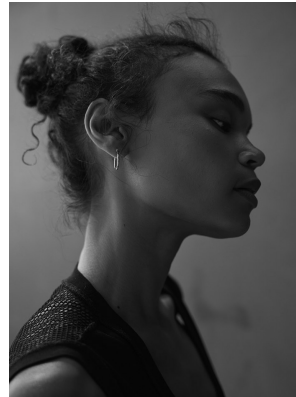

# BOSS MODELS

CAPE TOWN

## ANDY WEST

Height: 180cm Bust: 77cm Waist: 57cm Hips: 90cm Shoe: 7 UK Hair: Black Eyes: Brown