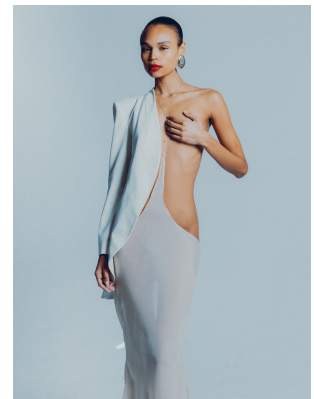

BOSS MODELS

CAPE TOWN

ANDY WEST

Height: 180cm Bust: 77cm Waist: 57cm Hips: 90cm Shoe: 7 UK Hair: Black Eyes: Brown

BOSS MODELS

CAPE TOWN

ANDY WEST

Height: 180cm Bust: 77cm Waist: 57cm Hips: 90cm Shoe: 7 UK Hair: Black Eyes: Brown

BOSS MODELS

CAPE TOWN

ANDY WEST

Height: 180cm Bust: 77cm Waist: 57cm Hips: 90cm Shoe: 7 UK Hair: Black Eyes: Brown