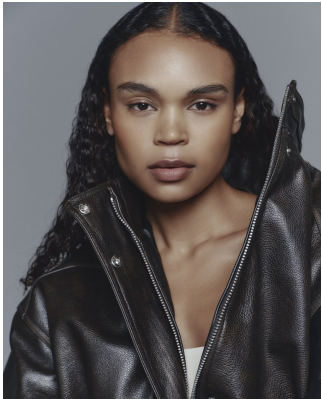

BOSS MODELS

CAPE TOWN

ANDY WEST

Height: 180cm Bust: 77cm Waist: 57cm Hips: 90cm Shoe: 7 UK Hair: Black Eyes: Brown

BOSS MODELS

CAPE TOWN

ANDY WEST

Height: 180cm Bust: 77cm Waist: 57cm Hips: 90cm Shoe: 7 UK Hair: Black Eyes: Brown

BOSS MODELS

CAPE TOWN

ANDY WEST

Height: 180cm Bust: 77cm Waist: 57cm Hips: 90cm Shoe: 7 UK Hair: Black Eyes: Brown