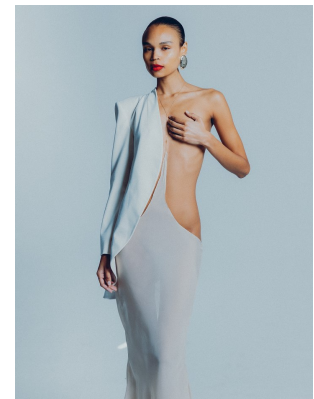

# BOSS MODELS

CAPE TOWN

## ANDY WEST

Height: 180cm Bust: 77cm Waist: 57cm Hips: 90cm Shoe: 7 UK Hair: Black Eyes: Brown