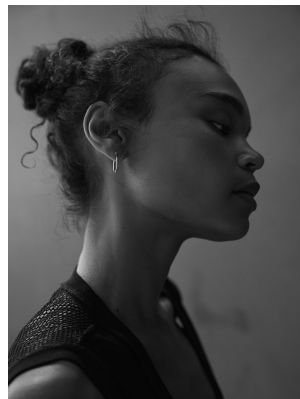

BOSS MODELS

CAPE TOWN

ANDY WEST

Height: 180cm Bust: 77cm Waist: 57cm Hips: 90cm Shoe: 7 UK Hair: Black Eyes: Brown

BOSS MODELS

CAPE TOWN

ANDY WEST

Height: 180cm Bust: 77cm Waist: 57cm Hips: 90cm Shoe: 7 UK Hair: Black Eyes: Brown

BOSS MODELS

CAPE TOWN

ANDY WEST

Height: 180cm Bust: 77cm Waist: 57cm Hips: 90cm Shoe: 7 UK Hair: Black Eyes: Brown