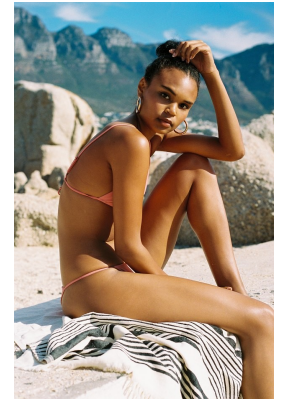

# BOSS MODELS

CAPE TOWN

## ANDY WEST

Height: 180cm Bust: 77cm Waist: 57cm Hips: 90cm Shoe: 7 UK Hair: Black Eyes: Brown