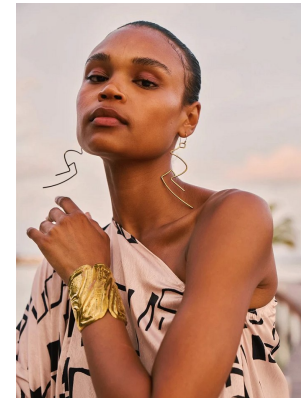

# BOSS MODELS

CAPE TOWN

## ANDY WEST

Height: 180cm Bust: 77cm Waist: 57cm Hips: 90cm Shoe: 7 UK Hair: Black Eyes: Brown