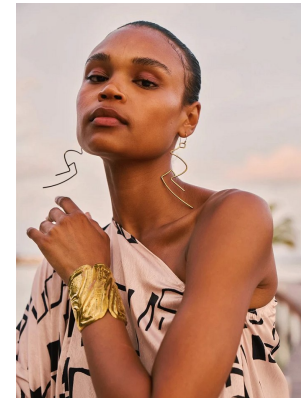

BOSS MODELS

CAPE TOWN

ANDY WEST

Height: 180cm Bust: 77cm Waist: 57cm Hips: 90cm Shoe: 7 UK Hair: Black Eyes: Brown

BOSS MODELS

CAPE TOWN

ANDY WEST

Height: 180cm Bust: 77cm Waist: 57cm Hips: 90cm Shoe: 7 UK Hair: Black Eyes: Brown

BOSS MODELS

CAPE TOWN

ANDY WEST

Height: 180cm Bust: 77cm Waist: 57cm Hips: 90cm Shoe: 7 UK Hair: Black Eyes: Brown