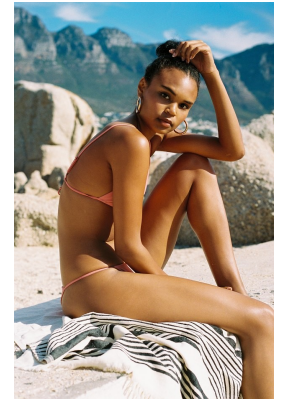

BOSS MODELS

CAPE TOWN

ANDY WEST

Height: 180cm Bust: 77cm Waist: 57cm Hips: 90cm Shoe: 7 UK Hair: Black Eyes: Brown

BOSS MODELS

CAPE TOWN

ANDY WEST

Height: 180cm Bust: 77cm Waist: 57cm Hips: 90cm Shoe: 7 UK Hair: Black Eyes: Brown

BOSS MODELS

CAPE TOWN

ANDY WEST

Height: 180cm Bust: 77cm Waist: 57cm Hips: 90cm Shoe: 7 UK Hair: Black Eyes: Brown