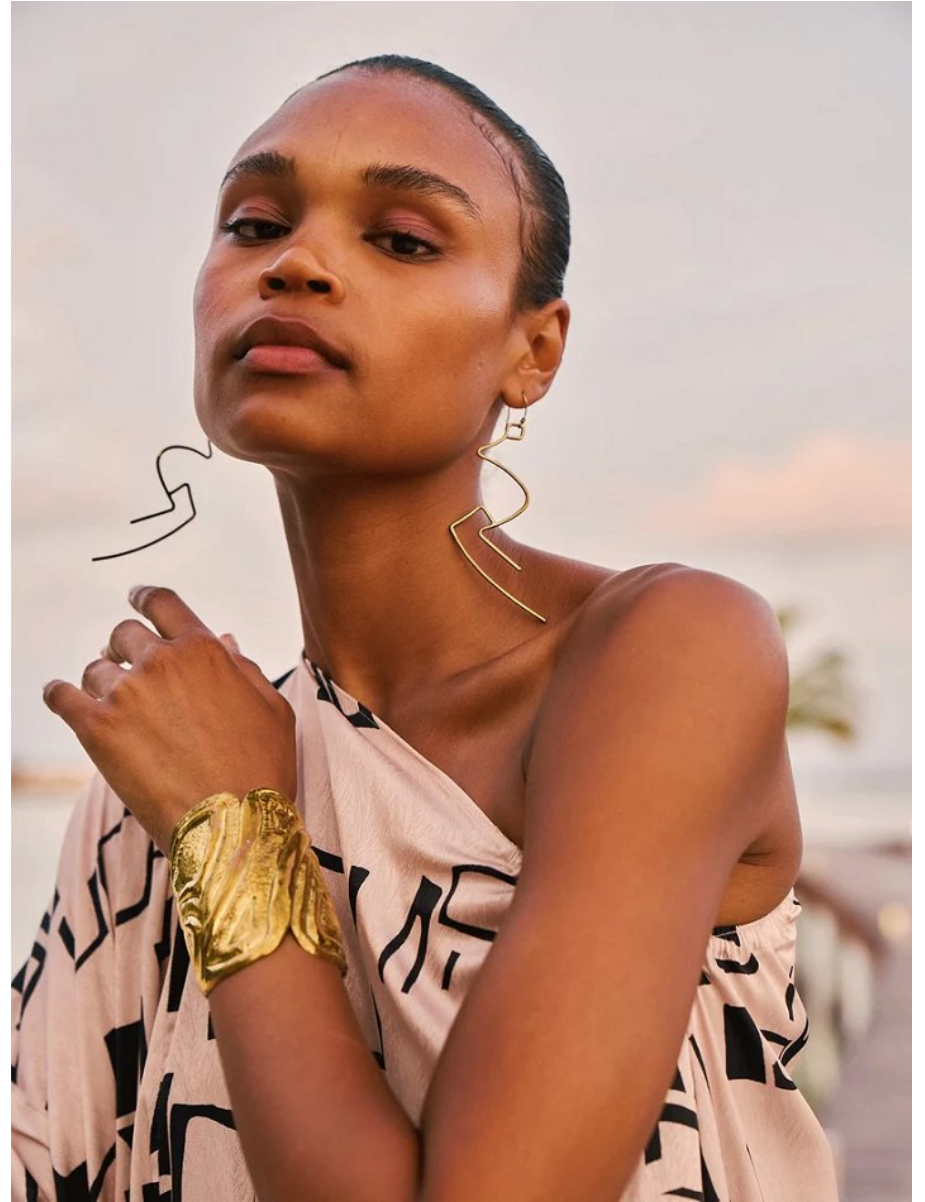

BOSS MODELS

CAPE TOWN

ANDY WEST

Height: 180cm Bust: 77cm Waist: 57cm Hips: 90cm Shoe: 7 UK Hair: Black Eyes: Brown