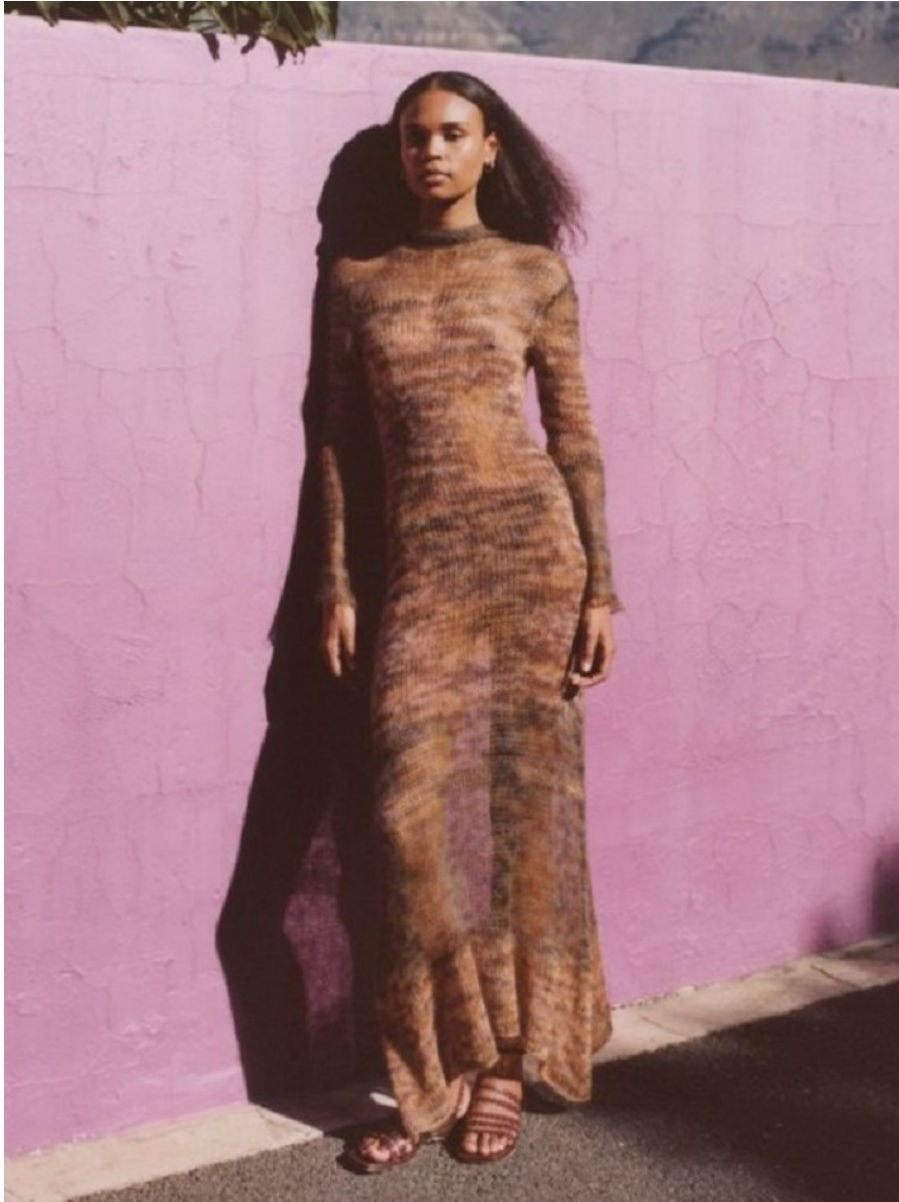

ANDY WEST

BOSS MODELS

CAPE TOWN

ANDY WEST

Height: 180cm Bust: 77cm Waist: 57cm Hips: 90cm Shoe: 7 UK Hair: Black Eyes: Brown