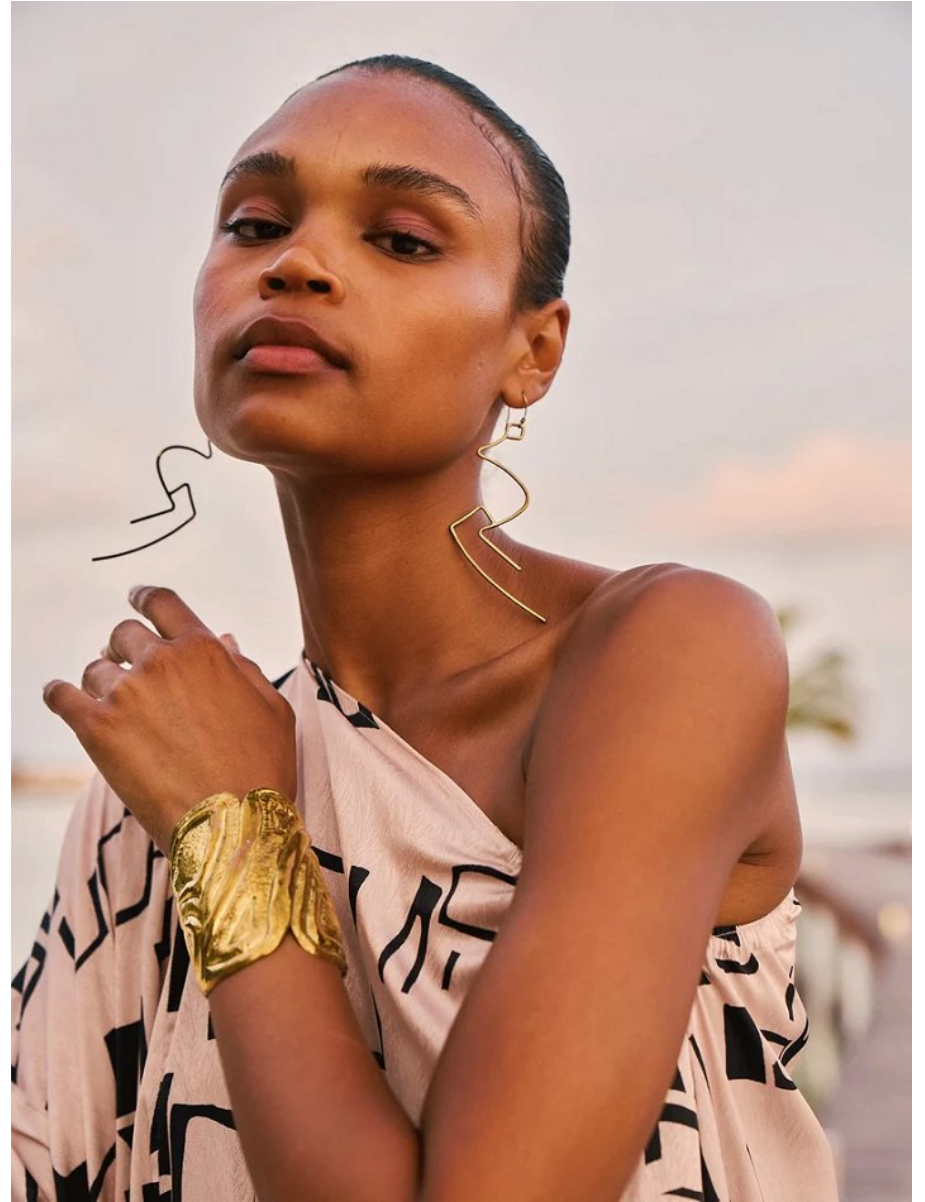

BOSS MODELS

CAPE TOWN

ANDY WEST

Height: 180cm Bust: 77cm Waist: 57cm Hips: 90cm Shoe: 7 UK Hair: Black Eyes: Brown

BOSS MODELS

CAPE TOWN

ANDY WEST

Height: 180cm Bust: 77cm Waist: 57cm Hips: 90cm Shoe: 7 UK Hair: Black Eyes: Brown