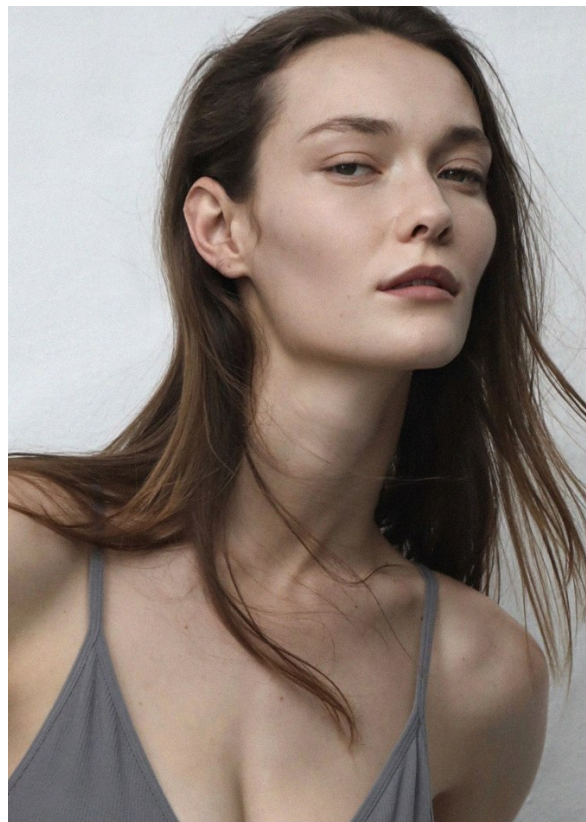

BOSS MODELS

CAPE TOWN

ALEX SWANEPOEL

Height: 179cm Bust: 86cm Waist: 61cm Hips: 90cm Shoe: 7 UK Hair: Light Brown Eyes: Green

BOSS MODELS

CAPE TOWN

ALEX SWANEPOEL

Height: 179cm Bust: 86cm Waist: 61cm Hips: 90cm Shoe: 7 UK Hair: Light Brown Eyes: Green

BOSS MODELS

CAPE TOWN

GEZNO Magazine

ALEX SWANEPOEL

Height: 179cm Bust: 86cm Waist: 61cm Hips: 90cm Shoe: 7 UK Hair: Light Brown Eyes: Green

BOSS MODELS

CAPE TOWN

ALEX SWANEPOEL