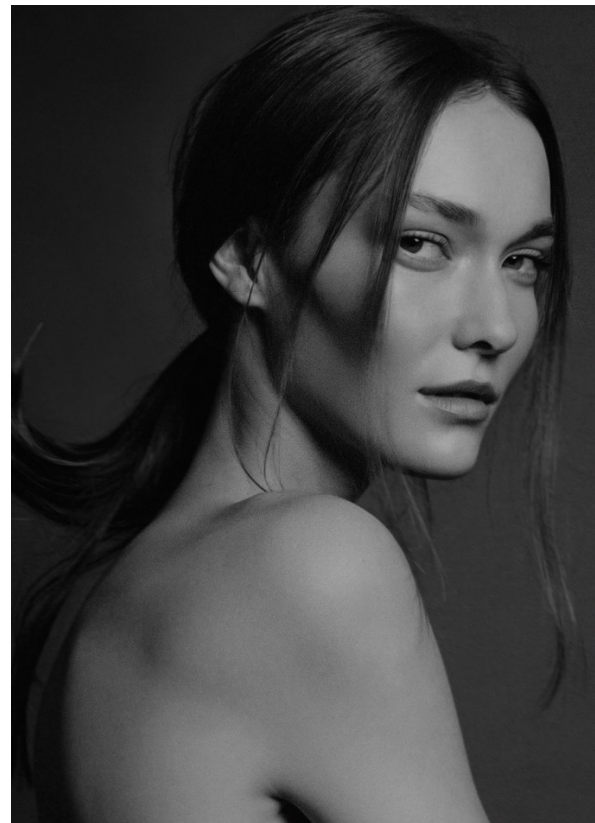

BOSS MODELS

CAPE TOWN

ALEX SWANEPOEL

Height: 179cm Bust: 86cm Waist: 61cm Hips: 90cm Shoe: 7 UK Hair: Light Brown Eyes: Green

BOSS MODELS

CAPE TOWN

ALEX SWANEPOEL

Height: 179cm Bust: 86cm Waist: 61cm Hips: 90cm Shoe: 7 UK Hair: Light Brown Eyes: Green

BOSS MODELS

CAPE TOWN

ALEX SWANEPOEL

Height: 179cm Bust: 86cm Waist: 61cm Hips: 90cm Shoe: 7 UK Hair: Light Brown Eyes: Green

BOSS MODELS

CAPE TOWN

Image: Alex Swanepoel represented by Boss Models Cape Town