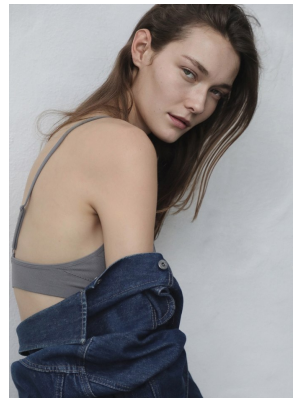

BOSS MODELS

CAPE TOWN

ALEX SWANEPOEL

Height: 179cm Bust: 86cm Waist: 61cm Hips: 90cm Shoe: 7 UK Hair: Light Brown Eyes: Green

BOSS MODELS

CAPE TOWN

ALEX SWANEPOEL

Height: 179cm Bust: 86cm Waist: 61cm Hips: 90cm Shoe: 7 UK Hair: Light Brown Eyes: Green

BOSS MODELS

CAPE TOWN

ALEX SWANEPOEL

Height: 179cm Bust: 86cm Waist: 61cm Hips: 90cm Shoe: 7 UK Hair: Light Brown Eyes: Green