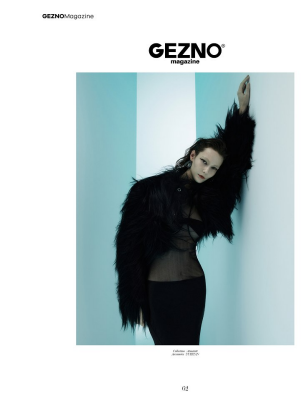

BOSS MODELS

CAPE TOWN

ALEX SWANEPOEL

Height: 179cm Bust: 86cm Waist: 61cm Hips: 90cm Shoe: 7 UK Hair: Light Brown Eyes: Green

BOSS MODELS

CAPE TOWN

ALEX SWANEPOEL

Height: 179cm Bust: 86cm Waist: 61cm Hips: 90cm Shoe: 7 UK Hair: Light Brown Eyes: Green

BOSS MODELS

CAPE TOWN

ALEX SWANEPOEL

Height: 179cm Bust: 86cm Waist: 61cm Hips: 90cm Shoe: 7 UK Hair: Light Brown Eyes: Green