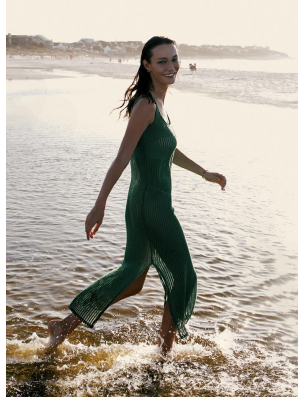

BOSS MODELS

CAPE TOWN

ALEX SWANEPOEL

Height: 179cm Bust: 86cm Waist: 61cm Hips: 90cm Shoe: 7 UK Hair: Light Brown Eyes: Green

BOSS MODELS

CAPE TOWN

ALEX SWANEPOEL

Height: 179cm Bust: 86cm Waist: 61cm Hips: 90cm Shoe: 7 UK Hair: Light Brown Eyes: Green

BOSS MODELS

CAPE TOWN

Image: Alex Swanepoel represented by Boss Models Cape Town

ALEX SWANEPOEL

Height: 179cm Bust: 86cm Waist: 61cm Hips: 90cm Shoe: 7 UK Hair: Light Brown Eyes: Green