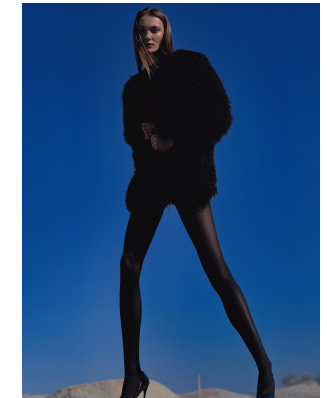

BOSS MODELS

CAPE TOWN

ALEX SWANEPOEL

Height: 179cm Bust: 86cm Waist: 61cm Hips: 90cm Shoe: 7 UK Hair: Light Brown Eyes: Green

BOSS MODELS

CAPE TOWN

ALEX SWANEPOEL

Height: 179cm Bust: 86cm Waist: 61cm Hips: 90cm Shoe: 7 UK Hair: Light Brown Eyes: Green

BOSS MODELS

CAPE TOWN

Image: Alex Swanepoel represented by Boss Models Cape Town

ALEX SWANEPOEL

Height: 179cm Bust: 86cm Waist: 61cm Hips: 90cm Shoe: 7 UK Hair: Light Brown Eyes: Green