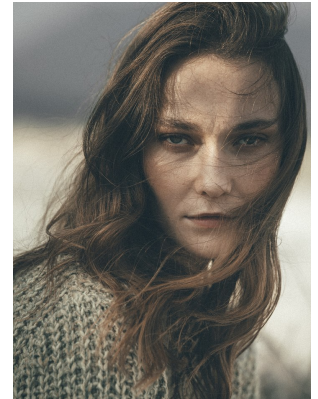

BOSS MODELS

CAPE TOWN

ALEX SWANEPOEL

Height: 179cm Bust: 86cm Waist: 61cm Hips: 90cm Shoe: 7 UK Hair: Light Brown Eyes: Green

BOSS MODELS

CAPE TOWN

ALEX SWANEPOEL

Height: 179cm Bust: 86cm Waist: 61cm Hips: 90cm Shoe: 7 UK Hair: Light Brown Eyes: Green

BOSS MODELS

CAPE TOWN

ALEX SWANEPOEL

Height: 179cm Bust: 86cm Waist: 61cm Hips: 90cm Shoe: 7 UK Hair: Light Brown Eyes: Green