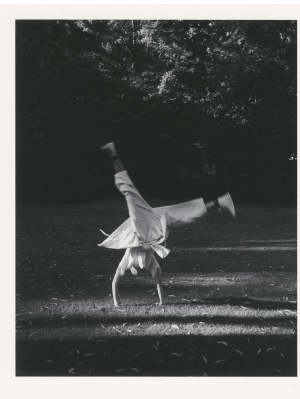

BOSS MODELS

CAPE TOWN

ALEX SWANEPOEL

Height: 179cm Bust: 86cm Waist: 61cm Hips: 90cm Shoe: 7 UK Hair: Light Brown Eyes: Green

BOSS MODELS

CAPE TOWN

ALEX SWANEPOEL

Height: 179cm Bust: 86cm Waist: 61cm Hips: 90cm Shoe: 7 UK Hair: Light Brown Eyes: Green

BOSS MODELS

CAPE TOWN

Image: Alex Swanepoel represented by Boss Models Cape Town

ALEX SWANEPOEL

Height: 179cm Bust: 86cm Waist: 61cm Hips: 90cm Shoe: 7 UK Hair: Light Brown Eyes: Green