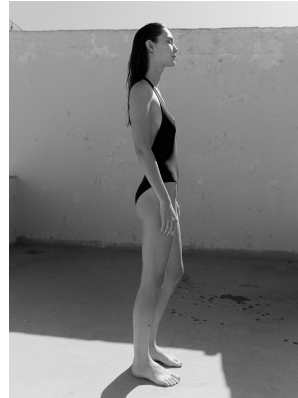

BOSS MODELS

CAPE TOWN

ALEX SWANEPOEL

Height: 179cm Bust: 86cm Waist: 61cm Hips: 90cm Shoe: 7 UK Hair: Light Brown Eyes: Green

BOSS MODELS

CAPE TOWN

ALEX SWANEPOEL

Height: 179cm Bust: 86cm Waist: 61cm Hips: 90cm Shoe: 7 UK Hair: Light Brown Eyes: Green

BOSS MODELS

CAPE TOWN

Image: Alex Swanepoel represented by Boss Models Cape Town

ALEX SWANEPOEL

Height: 179cm Bust: 86cm Waist: 61cm Hips: 90cm Shoe: 7 UK Hair: Light Brown Eyes: Green