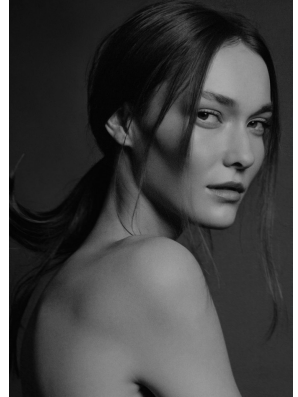

BOSS MODELS

CAPE TOWN

ALEX SWANEPOEL

Height: 179cm Bust: 86cm Waist: 61cm Hips: 90cm Shoe: 7 UK Hair: Light Brown Eyes: Green

BOSS MODELS

CAPE TOWN

ALEX SWANEPOEL

Height: 179cm Bust: 86cm Waist: 61cm Hips: 90cm Shoe: 7 UK Hair: Light Brown Eyes: Green

BOSS MODELS

CAPE TOWN

ALEX SWANEPOEL

Height: 179cm Bust: 86cm Waist: 61cm Hips: 90cm Shoe: 7 UK Hair: Light Brown Eyes: Green