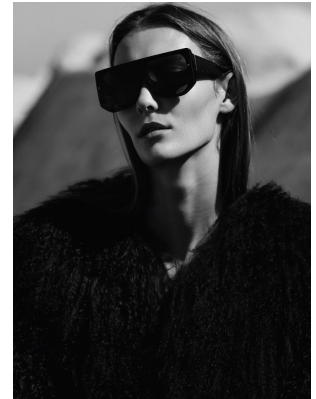

BOSS MODELS

CAPE TOWN

ALEX SWANEPOEL

Height: 179cm Bust: 86cm Waist: 61cm Hips: 90cm Shoe: 7 UK Hair: Light Brown Eyes: Green

BOSS MODELS

CAPE TOWN

ALEX SWANEPOEL

Height: 179cm Bust: 86cm Waist: 61cm Hips: 90cm Shoe: 7 UK Hair: Light Brown Eyes: Green

BOSS MODELS

CAPE TOWN

ALEX SWANEPOEL

Height: 179cm Bust: 86cm Waist: 61cm Hips: 90cm Shoe: 7 UK Hair: Light Brown Eyes: Green