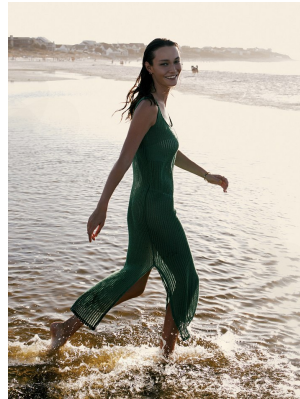

BOSS MODELS

CAPE TOWN

ALEX SWANEPOEL

Height: 179cm Bust: 86cm Waist: 61cm Hips: 90cm Shoe: 7 UK Hair: Light Brown Eyes: Green

BOSS MODELS

CAPE TOWN

ALEX SWANEPOEL

Height: 179cm Bust: 86cm Waist: 61cm Hips: 90cm Shoe: 7 UK Hair: Light Brown Eyes: Green

BOSS MODELS

CAPE TOWN

ALEX SWANEPOEL

Height: 179cm Bust: 86cm Waist: 61cm Hips: 90cm Shoe: 7 UK Hair: Light Brown Eyes: Green