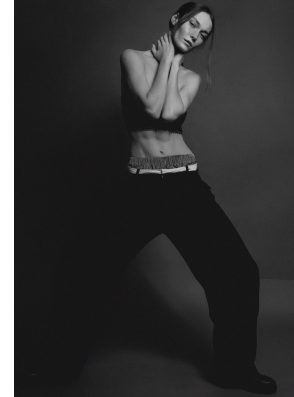

BOSS MODELS

CAPE TOWN

ALEX SWANEPOEL

Height: 179cm Bust: 86cm Waist: 61cm Hips: 90cm Shoe: 7 UK Hair: Light Brown Eyes: Green

BOSS MODELS

CAPE TOWN

ALEX SWANEPOEL

Height: 179cm Bust: 86cm Waist: 61cm Hips: 90cm Shoe: 7 UK Hair: Light Brown Eyes: Green

BOSS MODELS

CAPE TOWN

ALEX SWANEPOEL

Height: 179cm Bust: 86cm Waist: 61cm Hips: 90cm Shoe: 7 UK Hair: Light Brown Eyes: Green