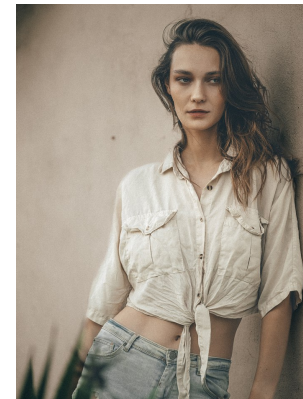

BOSS MODELS

CAPE TOWN

ALEX SWANEPOEL

Height: 179cm Bust: 86cm Waist: 61cm Hips: 90cm Shoe: 7 UK Hair: Light Brown Eyes: Green

BOSS MODELS

CAPE TOWN

ALEX SWANEPOEL

Height: 179cm Bust: 86cm Waist: 61cm Hips: 90cm Shoe: 7 UK Hair: Light Brown Eyes: Green

BOSS MODELS

CAPE TOWN

Image: Alex Swanepoel represented by Boss Models Cape Town

ALEX SWANEPOEL

Height: 179cm Bust: 86cm Waist: 61cm Hips: 90cm Shoe: 7 UK Hair: Light Brown Eyes: Green