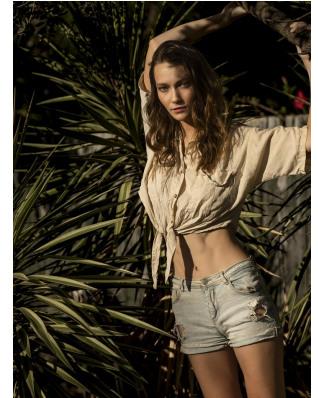

BOSS MODELS

CAPE TOWN

ALEX SWANEPOEL

Height: 179cm Bust: 86cm Waist: 61cm Hips: 90cm Shoe: 7 UK Hair: Light Brown Eyes: Green

BOSS MODELS

CAPE TOWN

ALEX SWANEPOEL

Height: 179cm Bust: 86cm Waist: 61cm Hips: 90cm Shoe: 7 UK Hair: Light Brown Eyes: Green

BOSS MODELS

CAPE TOWN

Image: Alex Swanepoel represented by Boss Models Cape Town

ALEX SWANEPOEL

Height: 179cm Bust: 86cm Waist: 61cm Hips: 90cm Shoe: 7 UK Hair: Light Brown Eyes: Green