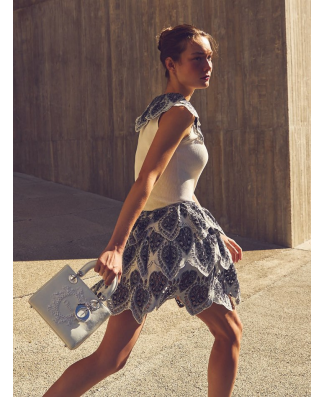

BOSS MODELS

CAPE TOWN

ALEX SWANEPOEL

Height: 179cm Bust: 86cm Waist: 61cm Hips: 90cm Shoe: 7 UK Hair: Light Brown Eyes: Green

BOSS MODELS

CAPE TOWN

ALEX SWANEPOEL

Height: 179cm Bust: 86cm Waist: 61cm Hips: 90cm Shoe: 7 UK Hair: Light Brown Eyes: Green

BOSS MODELS

CAPE TOWN

Image: Alex Swanepoel represented by Boss Models Cape Town

ALEX SWANEPOEL

Height: 179cm Bust: 86cm Waist: 61cm Hips: 90cm Shoe: 7 UK Hair: Light Brown Eyes: Green