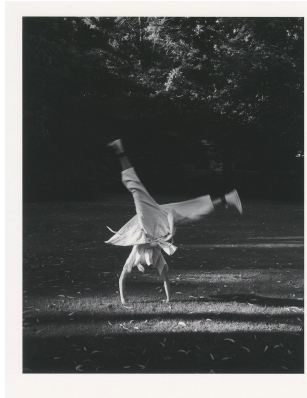

BOSS MODELS

CAPE TOWN

ALEX SWANEPOEL

Height: 179cm Bust: 86cm Waist: 61cm Hips: 90cm Shoe: 7 UK Hair: Light Brown Eyes: Green

BOSS MODELS

CAPE TOWN

ALEX SWANEPOEL

Height: 179cm Bust: 86cm Waist: 61cm Hips: 90cm Shoe: 7 UK Hair: Light Brown Eyes: Green

BOSS MODELS

CAPE TOWN

ALEX SWANEPOEL

Height: 179cm Bust: 86cm Waist: 61cm Hips: 90cm Shoe: 7 UK Hair: Light Brown Eyes: Green