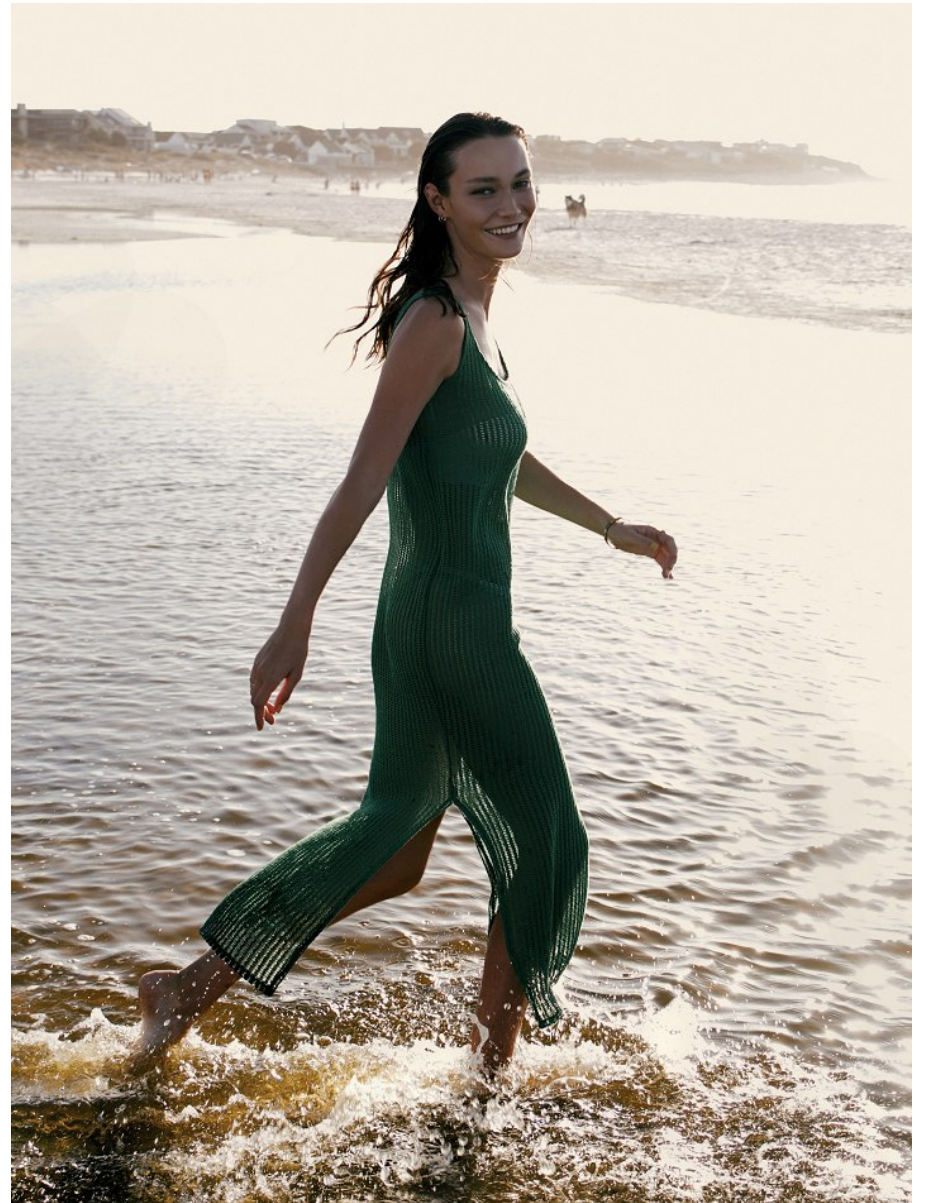

BOSS MODELS

CAPE TOWN

ALEX SWANEPOEL

Height: 179cm Bust: 86cm Waist: 61cm Hips: 90cm Shoe: 7 UK Hair: Light Brown Eyes: Green