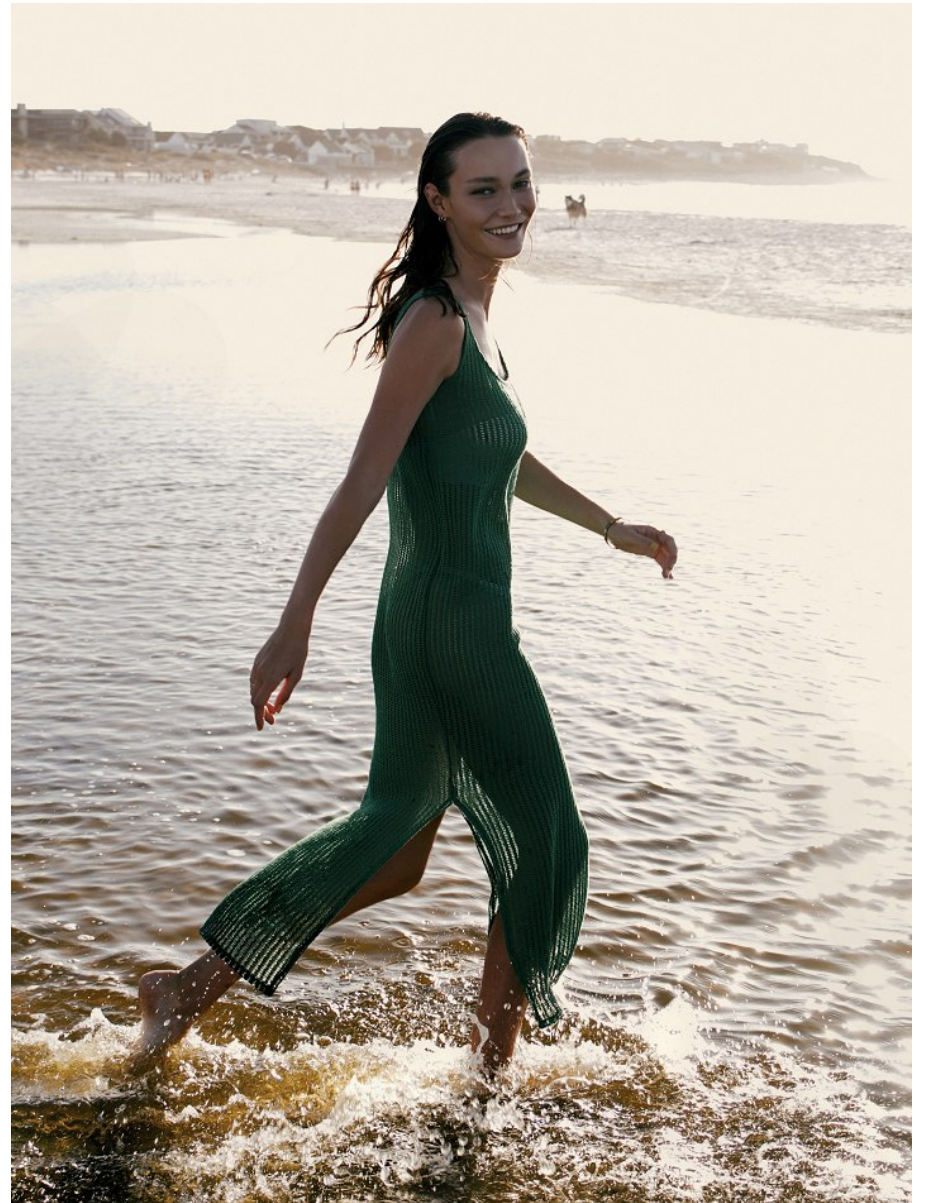

BOSS MODELS

CAPE TOWN

ALEX SWANEPOEL

Height: 179cm Bust: 86cm Waist: 61cm Hips: 90cm Shoe: 7 UK Hair: Light Brown Eyes: Green

BOSS MODELS

CAPE TOWN

ALEX SWANEPOEL

Height: 179cm Bust: 86cm Waist: 61cm Hips: 90cm Shoe: 7 UK Hair: Light Brown Eyes: Green