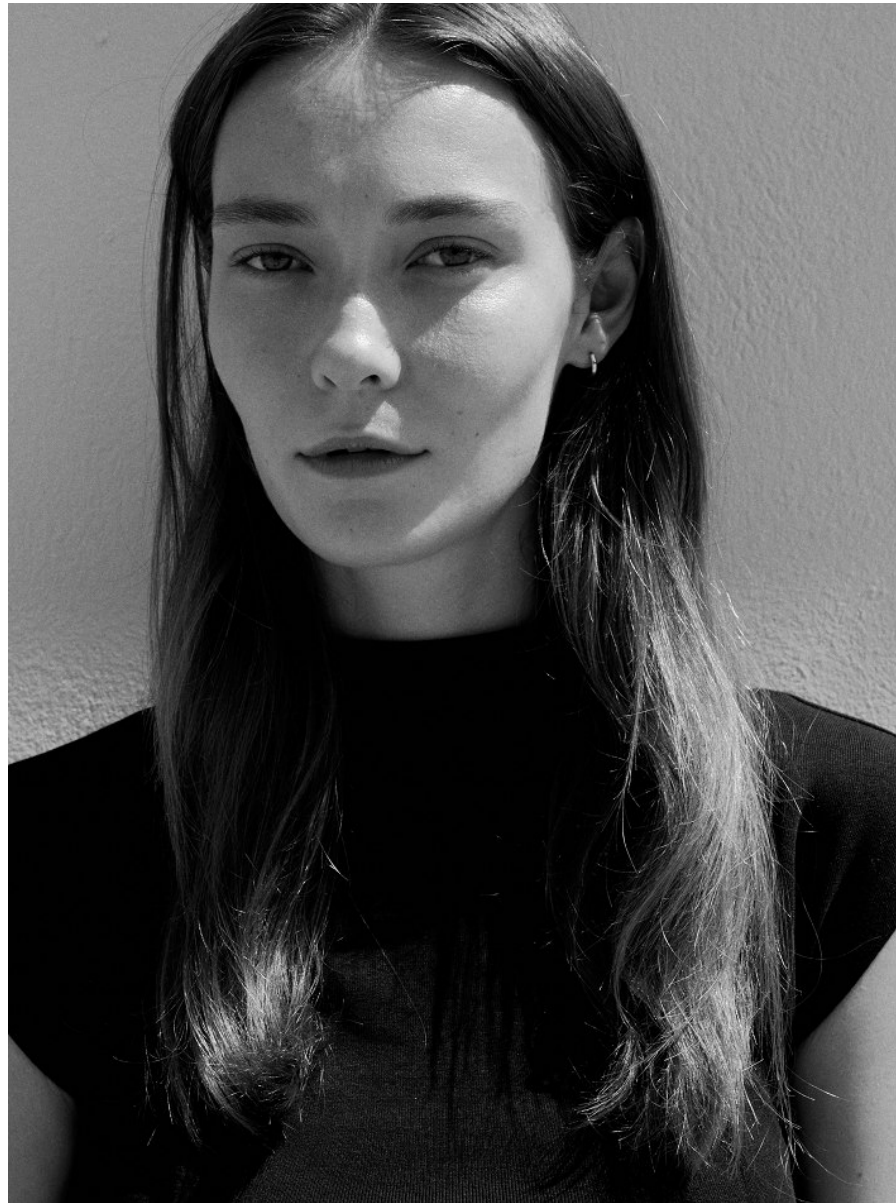

BOSS MODELS

CAPE TOWN

ALEX SWANEPOEL

Height: 179cm Bust: 86cm Waist: 61cm Hips: 90cm Shoe: 7 UK Hair: Light Brown Eyes: Green

BOSS MODELS

CAPE TOWN

ALEX SWANEPOEL

Height: 179cm Bust: 86cm Waist: 61cm Hips: 90cm Shoe: 7 UK Hair: Light Brown Eyes: Green