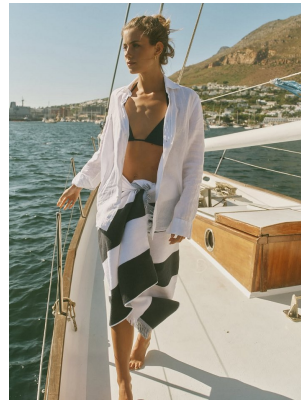

BOSS MODELS

CAPE TOWN

ANDREA WITTENBERG

Height: 175cm Bust: 84cm Waist: 67cm Hips: 97cm Shoe: 7 UK Hair: Blonde Eyes: Green

BOSS MODELS

CAPE TOWN

ANDREA WITTENBERG

Height: 175cm Bust: 84cm Waist: 67cm Hips: 97cm Shoe: 7 UK Hair: Blonde Eyes: Green

BOSS MODELS

CAPE TOWN

Image: Andrea Wittenberg represented by Boss Models Cape Town

ANDREA WITTENBERG

Height: 175cm Bust: 84cm Waist: 67cm Hips: 97cm Shoe: 7 UK Hair: Blonde Eyes: Green