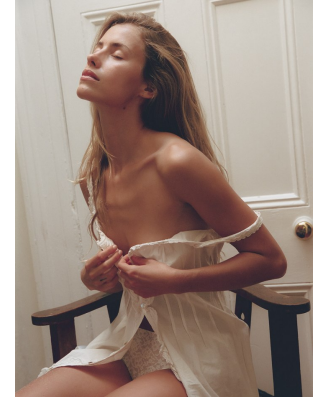

BOSS MODELS

CAPE TOWN

ANDREA WITTENBERG

Height: 175cm Bust: 84cm Waist: 67cm Hips: 97cm Shoe: 7 UK Hair: Blonde Eyes: Green

BOSS MODELS

CAPE TOWN

ANDREA WITTENBERG

Height: 175cm Bust: 84cm Waist: 67cm Hips: 97cm Shoe: 7 UK Hair: Blonde Eyes: Green

BOSS MODELS

CAPE TOWN

Image: Andrea Wittenberg represented by Boss Models Cape Town

ANDREA WITTENBERG

Height: 175cm Bust: 84cm Waist: 67cm Hips: 97cm Shoe: 7 UK Hair: Blonde Eyes: Green