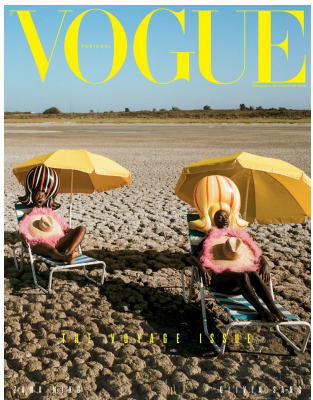

BOSS MODELS

CAPE TOWN

OLIVIA SANG

Height: 173cm Bust: 83cm Waist: 62cm Hips: 90cm Shoe: 6 UK Hair: Black Eyes: Brown

BOSS MODELS

CAPE TOWN

OLIVIA SANG

Height: 173cm Bust: 83cm Waist: 62cm Hips: 90cm Shoe: 6 UK Hair: Black Eyes: Brown