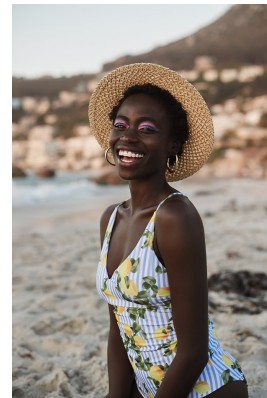

BOSS MODELS

CAPE TOWN

OLIVIA SANG

Height: 173cm Bust: 83cm Waist: 62cm Hips: 90cm Shoe: 6 UK Hair: Black Eyes: Brown

BOSS MODELS

CAPE TOWN

OLIVIA SANG

Height: 173cm Bust: 83cm Waist: 62cm Hips: 90cm Shoe: 6 UK Hair: Black Eyes: Brown