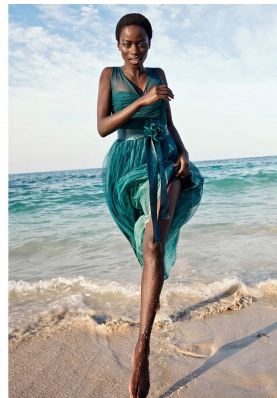

BOSS MODELS

CAPE TOWN

OLIVIA SANG

Height: 173cm Bust: 83cm Waist: 62cm Hips: 90cm Shoe: 6 UK Hair: Black Eyes: Brown

BOSS MODELS

CAPE TOWN

OLIVIA SANG

Height: 173cm Bust: 83cm Waist: 62cm Hips: 90cm Shoe: 6 UK Hair: Black Eyes: Brown