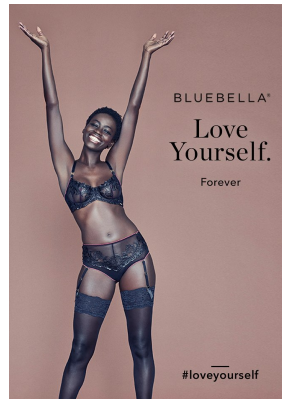

BOSS MODELS

CAPE TOWN

OLIVIA SANG

Height: 173cm Bust: 83cm Waist: 62cm Hips: 90cm Shoe: 6 UK Hair: Black Eyes: Brown

BOSS MODELS

CAPE TOWN

OLIVIA SANG

Height: 173cm Bust: 83cm Waist: 62cm Hips: 90cm Shoe: 6 UK Hair: Black Eyes: Brown