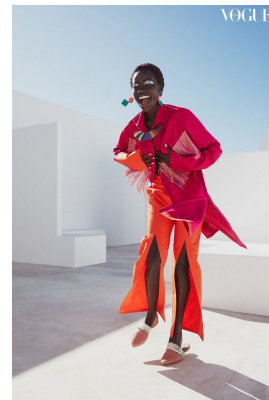

BOSS MODELS

CAPE TOWN

OLIVIA SANG

Height: 173cm Bust: 83cm Waist: 62cm Hips: 90cm Shoe: 6 UK Hair: Black Eyes: Brown

BOSS MODELS

CAPE TOWN

OLIVIA SANG

Height: 173cm Bust: 83cm Waist: 62cm Hips: 90cm Shoe: 6 UK Hair: Black Eyes: Brown