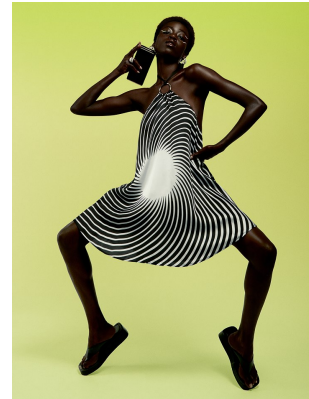

BOSS MODELS

CAPE TOWN

OLIVIA SANG

Height: 173cm Bust: 83cm Waist: 62cm Hips: 90cm Shoe: 6 UK Hair: Black Eyes: Brown

BOSS MODELS

CAPE TOWN

OLIVIA SANG

Height: 173cm Bust: 83cm Waist: 62cm Hips: 90cm Shoe: 6 UK Hair: Black Eyes: Brown