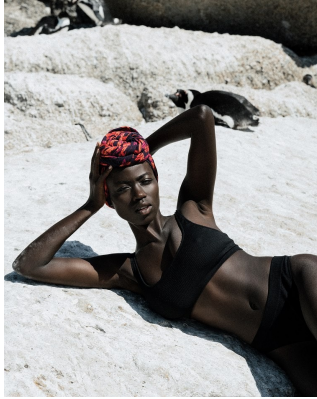

BOSS MODELS

CAPE TOWN

OLIVIA SANG

Height: 173cm Bust: 83cm Waist: 62cm Hips: 90cm Shoe: 6 UK Hair: Black Eyes: Brown

BOSS MODELS

CAPE TOWN

OLIVIA SANG

Height: 173cm Bust: 83cm Waist: 62cm Hips: 90cm Shoe: 6 UK Hair: Black Eyes: Brown