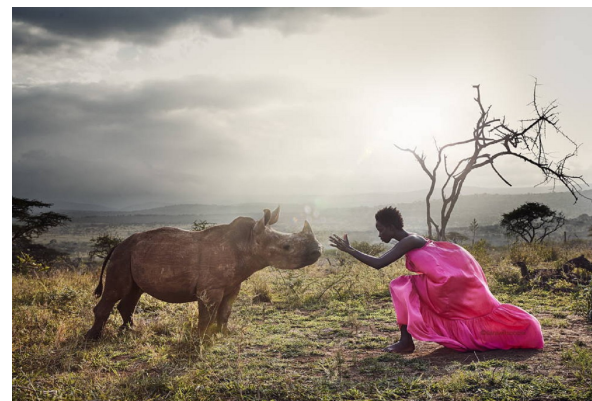

BOSS MODELS

CAPE TOWN

OLIVIA SANG

Height: 173cm Bust: 83cm Waist: 62cm Hips: 90cm Shoe: 6 UK Hair: Black Eyes: Brown

BOSS MODELS

CAPE TOWN

OLIVIA SANG

Height: 173cm Bust: 83cm Waist: 62cm Hips: 90cm Shoe: 6 UK Hair: Black Eyes: Brown