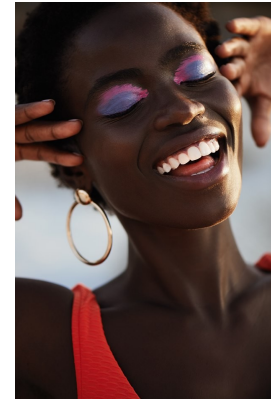

BOSS MODELS

CAPE TOWN

OLIVIA SANG

Height: 173cm Bust: 83cm Waist: 62cm Hips: 90cm Shoe: 6 UK Hair: Black Eyes: Brown

BOSS MODELS

CAPE TOWN

OLIVIA SANG

Height: 173cm Bust: 83cm Waist: 62cm Hips: 90cm Shoe: 6 UK Hair: Black Eyes: Brown