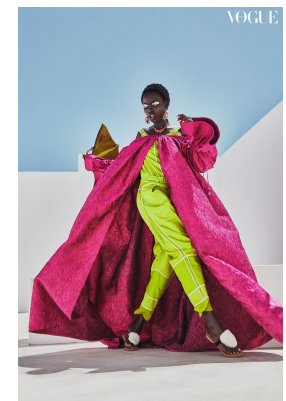

BOSS MODELS

CAPE TOWN

OLIVIA SANG

Height: 173cm Bust: 83cm Waist: 62cm Hips: 90cm Shoe: 6 UK Hair: Black Eyes: Brown

BOSS MODELS

CAPE TOWN

OLIVIA SANG

Height: 173cm Bust: 83cm Waist: 62cm Hips: 90cm Shoe: 6 UK Hair: Black Eyes: Brown