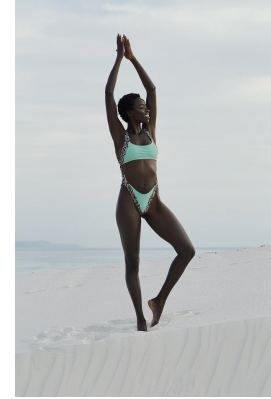

BOSS MODELS

CAPE TOWN

OLIVIA SANG

Height: 173cm Bust: 83cm Waist: 62cm Hips: 90cm Shoe: 6 UK Hair: Black Eyes: Brown

BOSS MODELS

CAPE TOWN

OLIVIA SANG

Height: 173cm Bust: 83cm Waist: 62cm Hips: 90cm Shoe: 6 UK Hair: Black Eyes: Brown