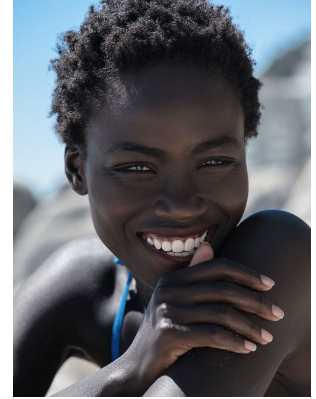

BOSS MODELS

CAPE TOWN

OLIVIA SANG

Height: 173cm Bust: 83cm Waist: 62cm Hips: 90cm Shoe: 6 UK Hair: Black Eyes: Brown

BOSS MODELS

CAPE TOWN

OLIVIA SANG

Height: 173cm Bust: 83cm Waist: 62cm Hips: 90cm Shoe: 6 UK Hair: Black Eyes: Brown