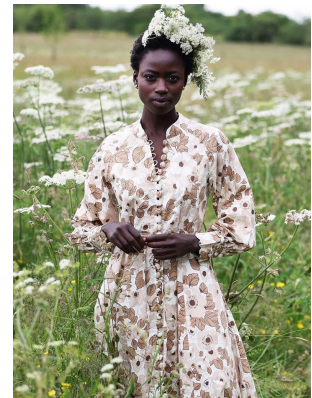

BOSS MODELS

CAPE TOWN

OLIVIA SANG

Height: 173cm Bust: 83cm Waist: 62cm Hips: 90cm Shoe: 6 UK Hair: Black Eyes: Brown

BOSS MODELS

CAPE TOWN

OLIVIA SANG

Height: 173cm Bust: 83cm Waist: 62cm Hips: 90cm Shoe: 6 UK Hair: Black Eyes: Brown