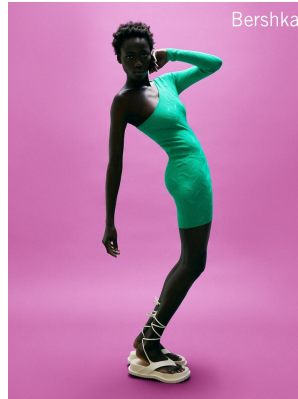

BOSS MODELS

CAPE TOWN

OLIVIA SANG

Height: 173cm Bust: 83cm Waist: 62cm Hips: 90cm Shoe: 6 UK Hair: Black Eyes: Brown

BOSS MODELS

CAPE TOWN

OLIVIA SANG

Height: 173cm Bust: 83cm Waist: 62cm Hips: 90cm Shoe: 6 UK Hair: Black Eyes: Brown