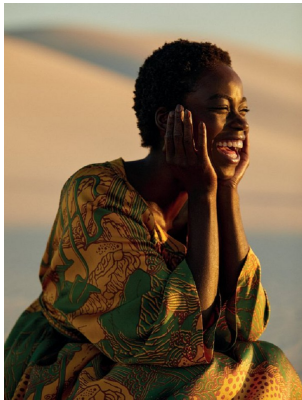

BOSS MODELS

CAPE TOWN

OLIVIA SANG

Height: 173cm Bust: 83cm Waist: 62cm Hips: 90cm Shoe: 6 UK Hair: Black Eyes: Brown

BOSS MODELS

CAPE TOWN

OLIVIA SANG

Height: 173cm Bust: 83cm Waist: 62cm Hips: 90cm Shoe: 6 UK Hair: Black Eyes: Brown