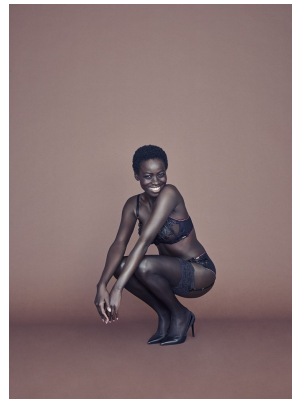

BOSS MODELS

CAPE TOWN

OLIVIA SANG

Height: 173cm Bust: 83cm Waist: 62cm Hips: 90cm Shoe: 6 UK Hair: Black Eyes: Brown

BOSS MODELS

CAPE TOWN

OLIVIA SANG

Height: 173cm Bust: 83cm Waist: 62cm Hips: 90cm Shoe: 6 UK Hair: Black Eyes: Brown