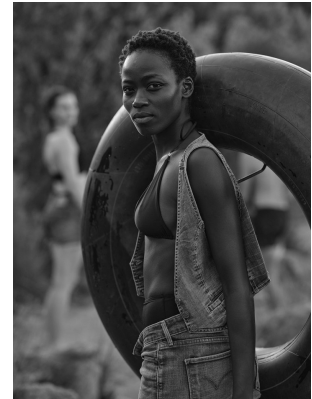

BOSS MODELS

CAPE TOWN

OLIVIA SANG

Height: 173cm Bust: 83cm Waist: 62cm Hips: 90cm Shoe: 6 UK Hair: Black Eyes: Brown

BOSS MODELS

CAPE TOWN

OLIVIA SANG

Height: 173cm Bust: 83cm Waist: 62cm Hips: 90cm Shoe: 6 UK Hair: Black Eyes: Brown