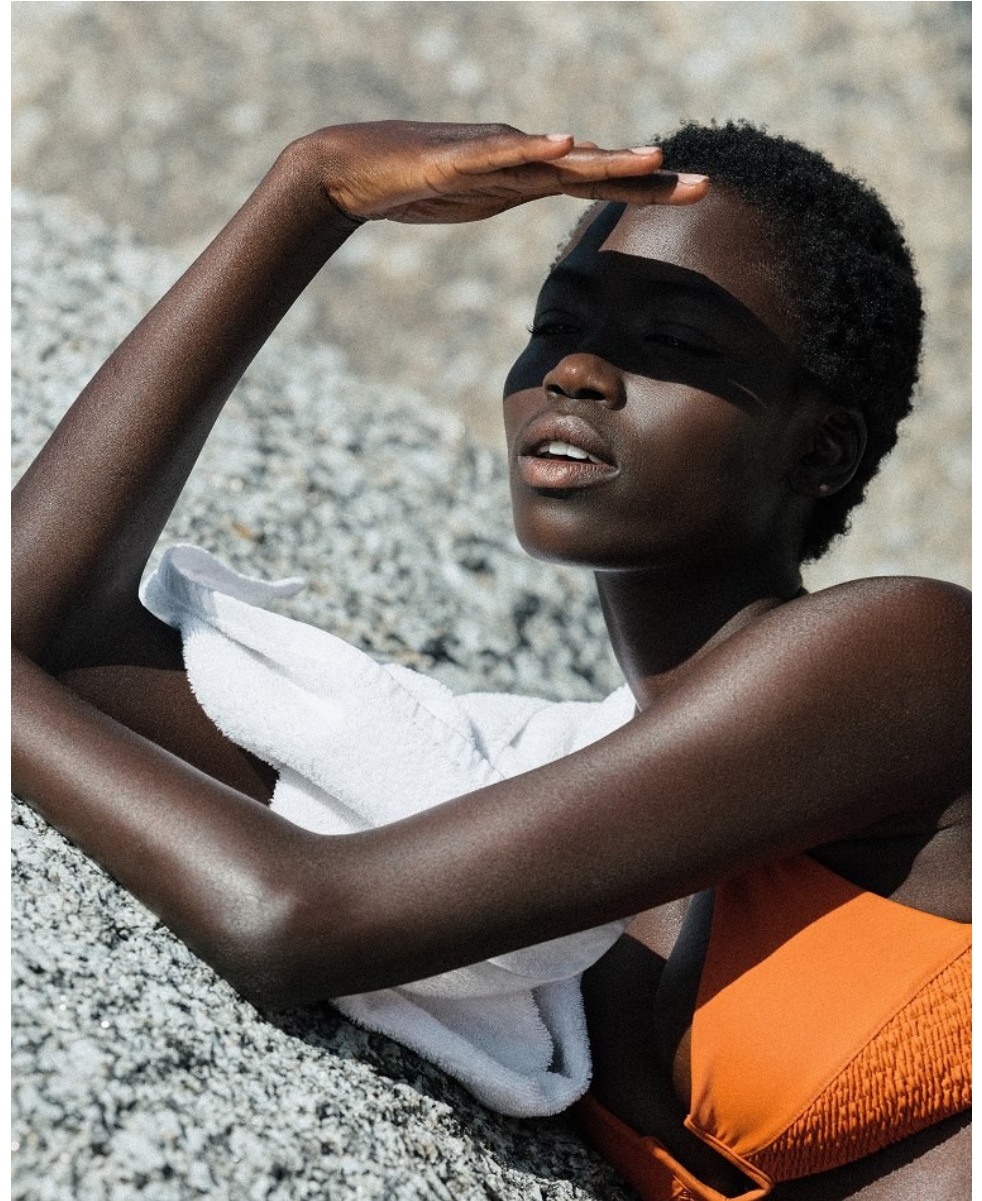

BOSS MODELS

CAPE TOWN

OLIVIA SANG

Height: 173cm Bust: 83cm Waist: 62cm Hips: 90cm Shoe: 6 UK Hair: Black Eyes: Brown