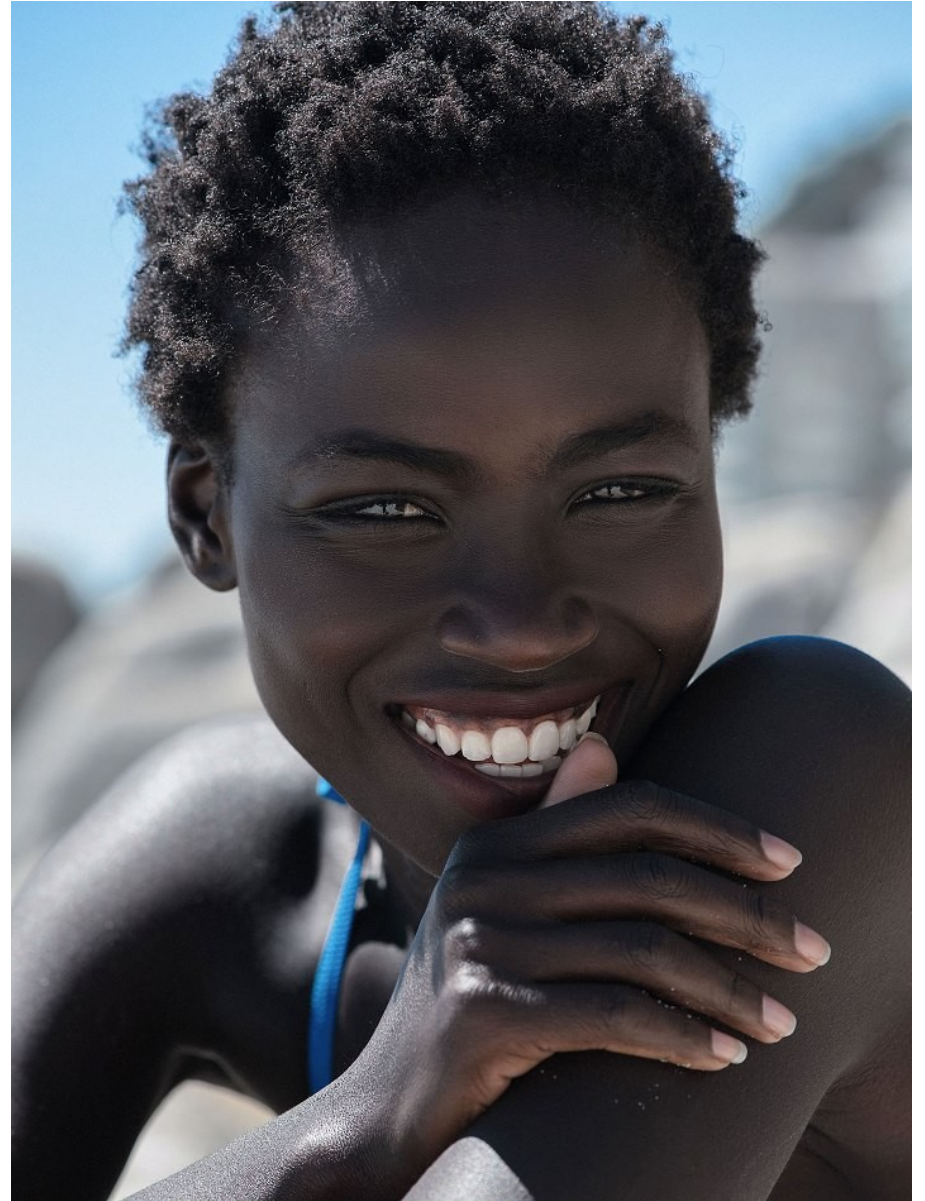

BOSS MODELS

CAPE TOWN

OLIVIA SANG

Height: 173cm Bust: 83cm Waist: 62cm Hips: 90cm Shoe: 6 UK Hair: Black Eyes: Brown

BOSS MODELS

CAPE TOWN

OLIVIA SANG

Height: 173cm Bust: 83cm Waist: 62cm Hips: 90cm Shoe: 6 UK Hair: Black Eyes: Brown