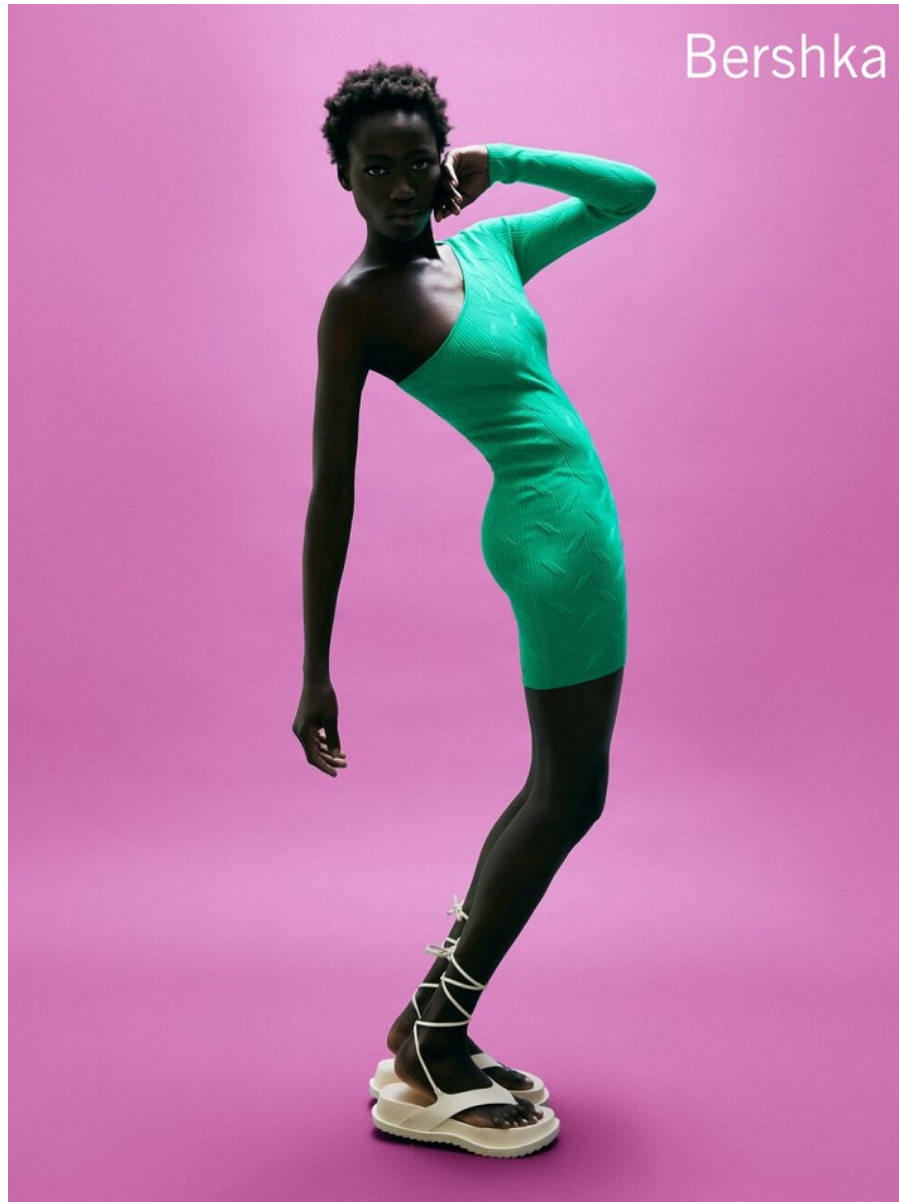

DRESS R8 900 TSOTETSI
KL FABRICS R89
FOREVER 21

OLIVIA SANG

Height: 173cm Bust: 83cm Waist: 62cm Hips: 90cm Shoe: 6 UK Hair: Black Eyes: Brown

BOSS MODELS

CAPE TOWN

OLIVIA SANG

Height: 173cm Bust: 83cm Waist: 62cm Hips: 90cm Shoe: 6 UK Hair: Black Eyes: Brown