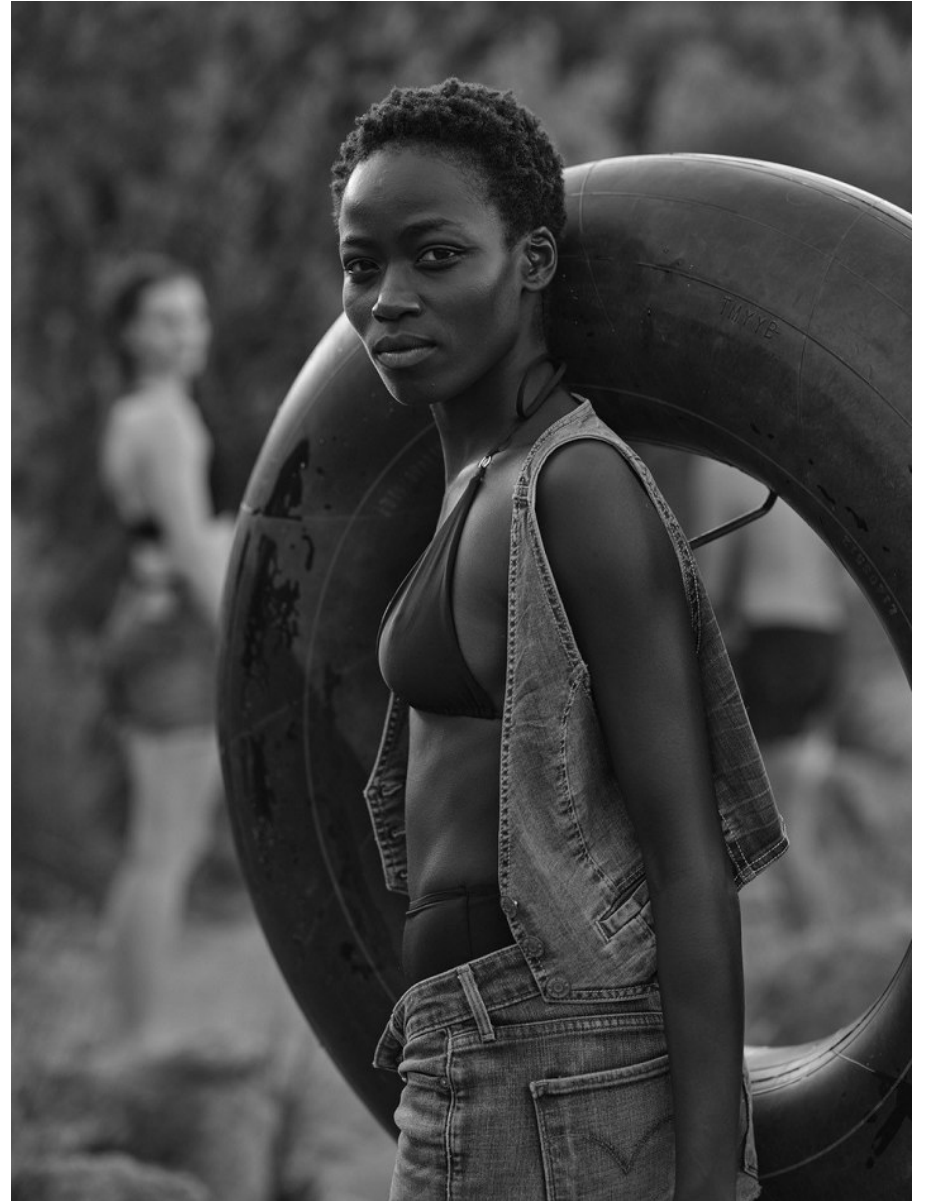

BOSS MODELS

CAPE TOWN

OLIVIA SANG

Height: 173cm Bust: 83cm Waist: 62cm Hips: 90cm Shoe: 6 UK Hair: Black Eyes: Brown