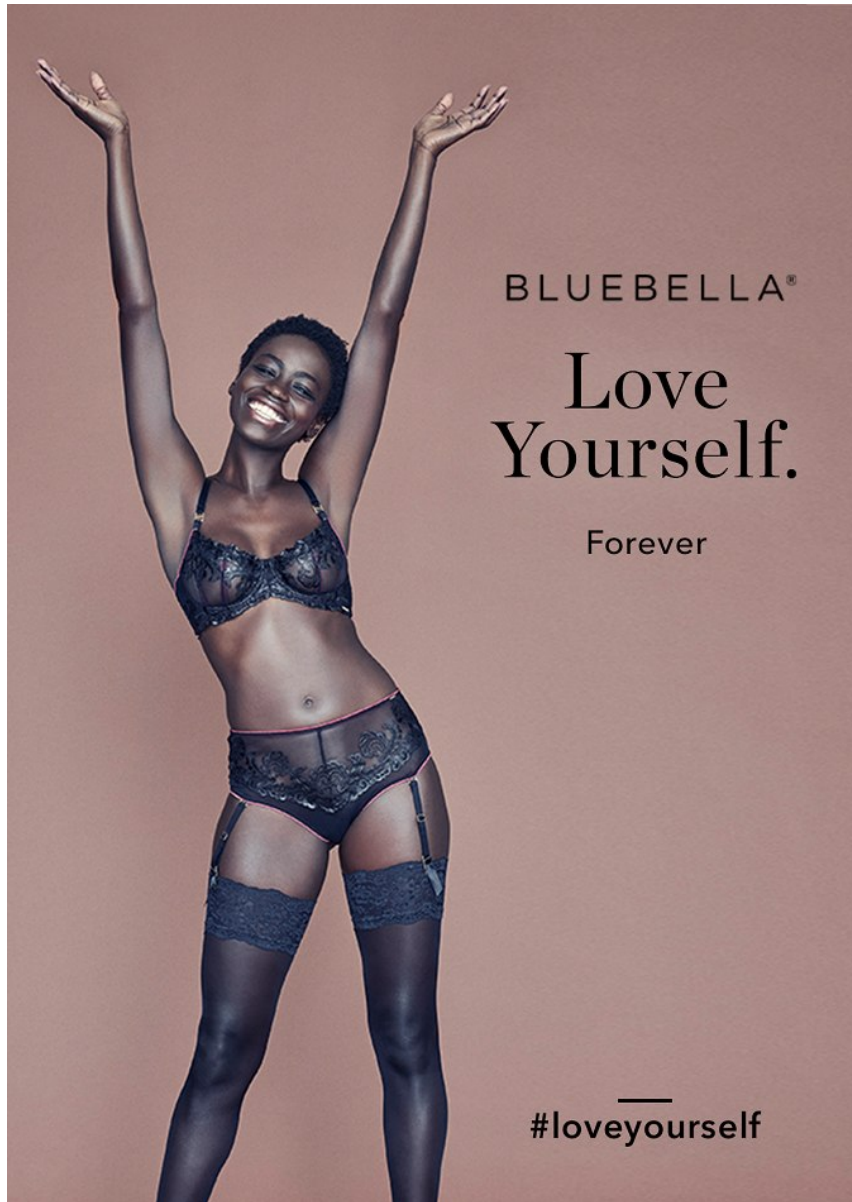

BOSS MODELS

CAPE TOWN

OLIVIA SANG

Height: 173cm Bust: 83cm Waist: 62cm Hips: 90cm Shoe: 6 UK Hair: Black Eyes: Brown

BOSS MODELS

CAPE TOWN

OLIVIA SANG

Height: 173cm Bust: 83cm Waist: 62cm Hips: 90cm Shoe: 6 UK Hair: Black Eyes: Brown