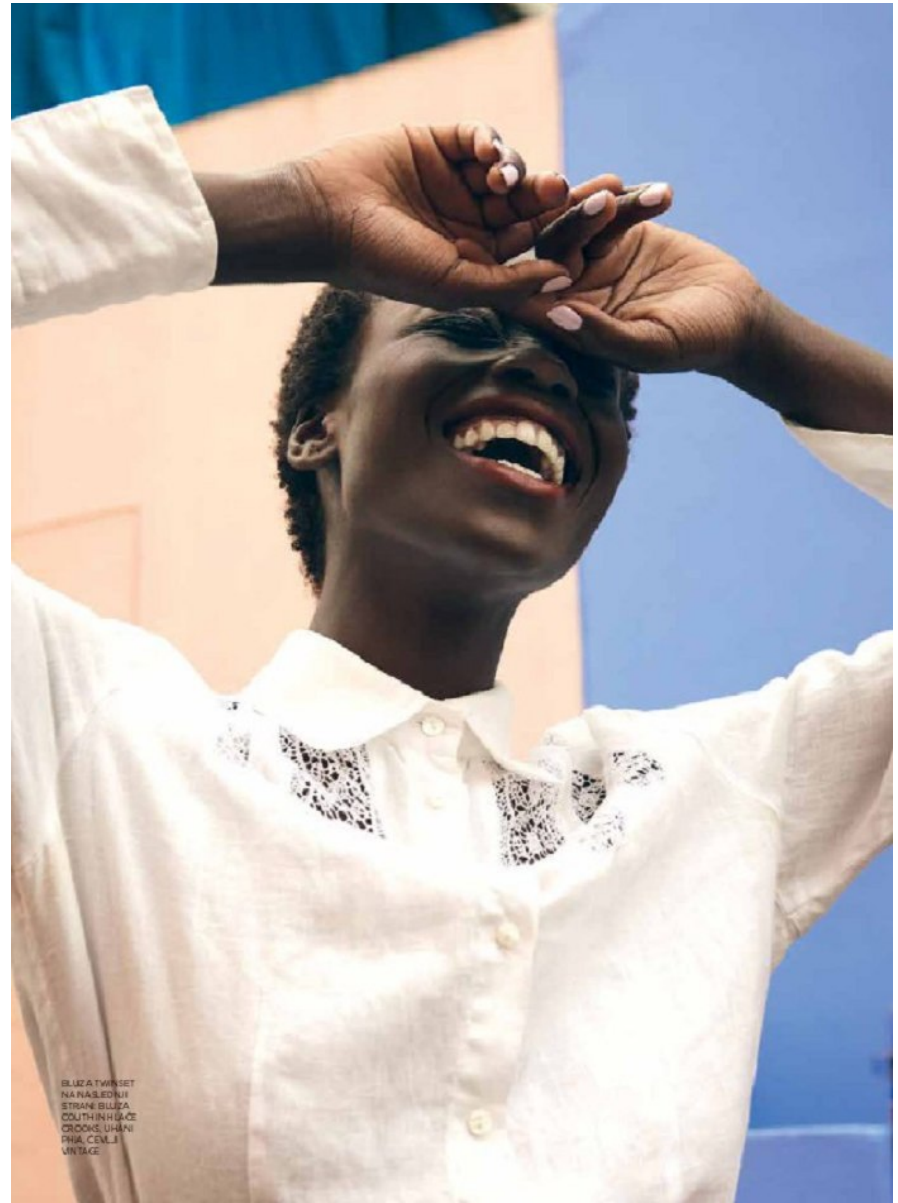

BOSS MODELS

CAPE TOWN

Height: 173cm Bust: 83cm Waist: 62cm Hips: 90cm Shoe: 6 UK Hair: Black Eyes: Brown