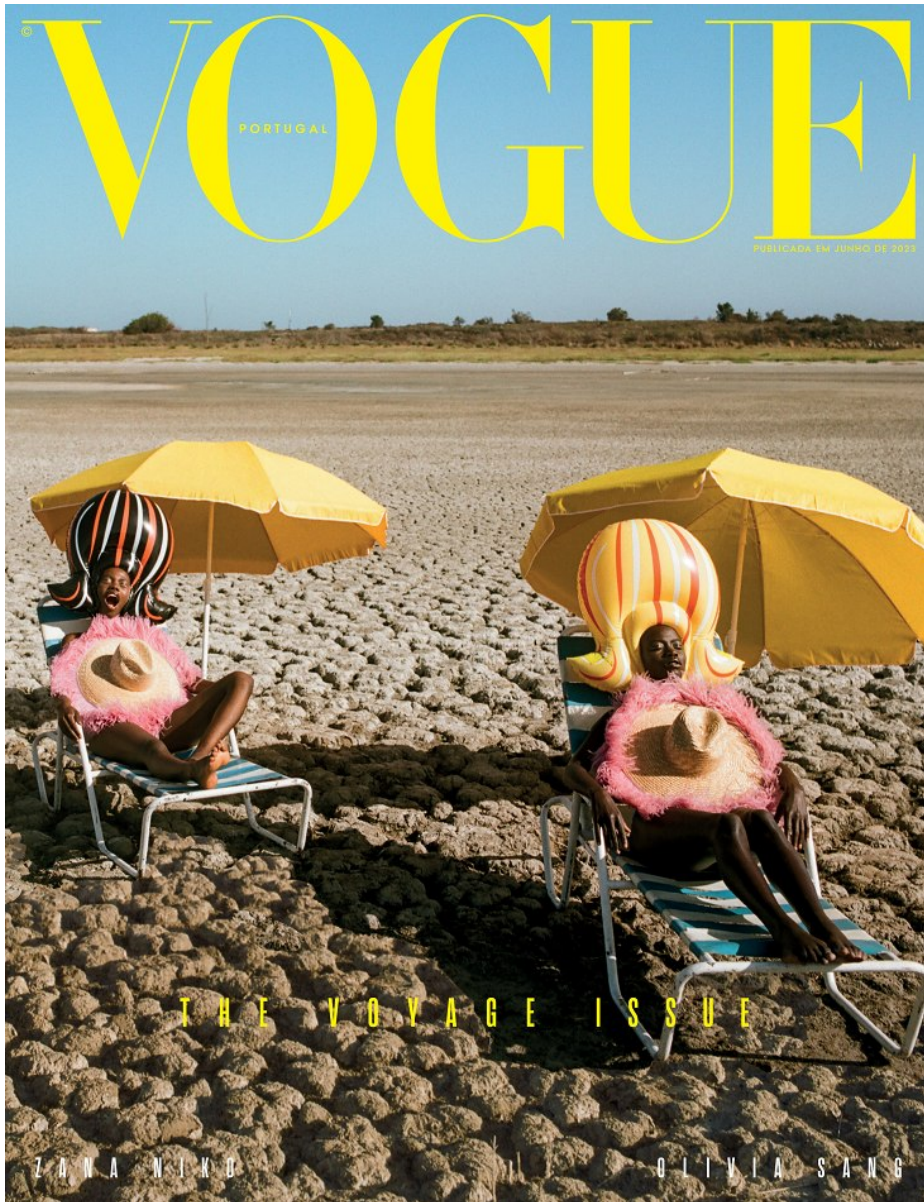

BOSS MODELS

CAPE TOWN

Height: 173cm Bust: 83cm Waist: 62cm Hips: 90cm Shoe: 6 UK Hair: Black Eyes: Brown