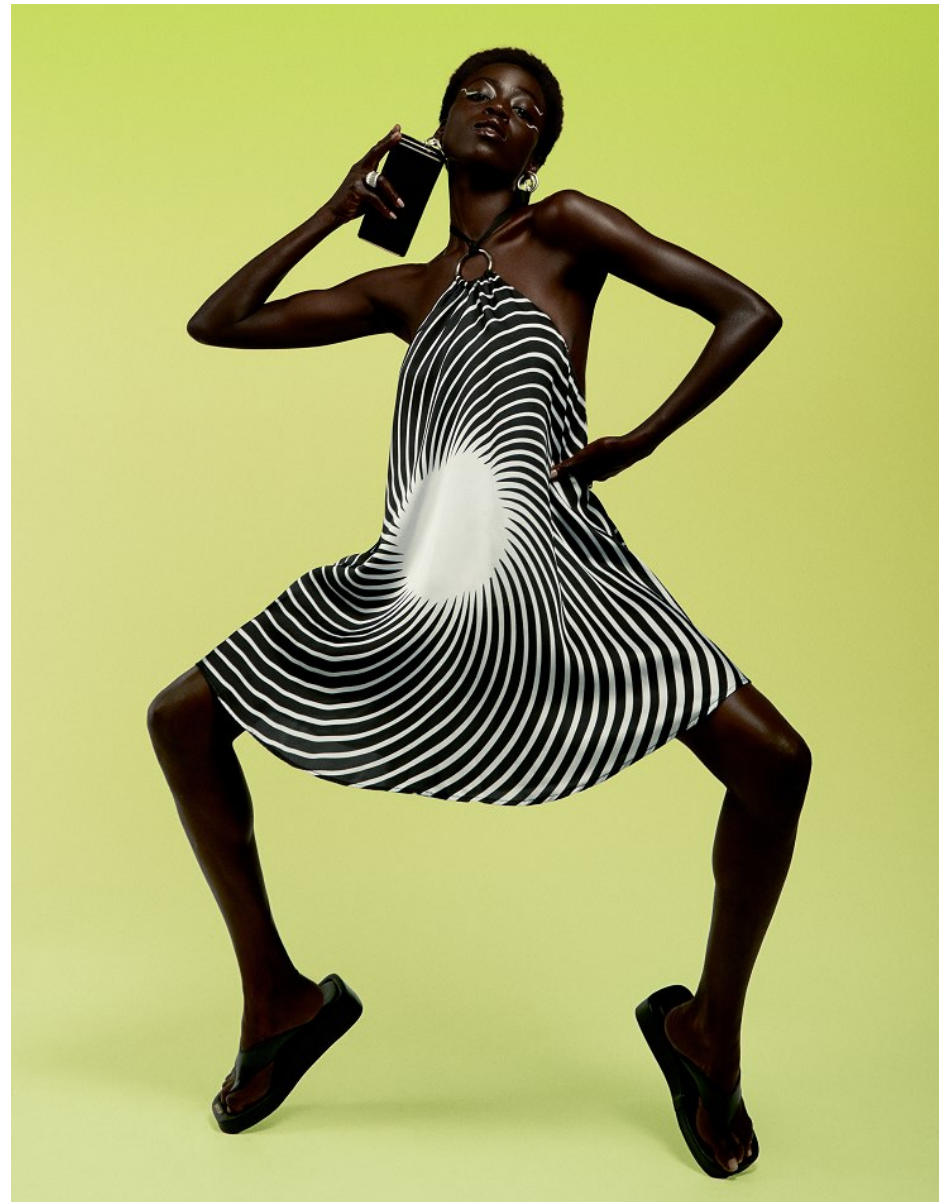

DRESS R8 900 TSOTETSI
KL FABRICS R89
FOREVER 21

OLIVIA SANG

Height: 173cm Bust: 83cm Waist: 62cm Hips: 90cm Shoe: 6 UK Hair: Black Eyes: Brown

BOSS MODELS

CAPE TOWN

OLIVIA SANG

Height: 173cm Bust: 83cm Waist: 62cm Hips: 90cm Shoe: 6 UK Hair: Black Eyes: Brown