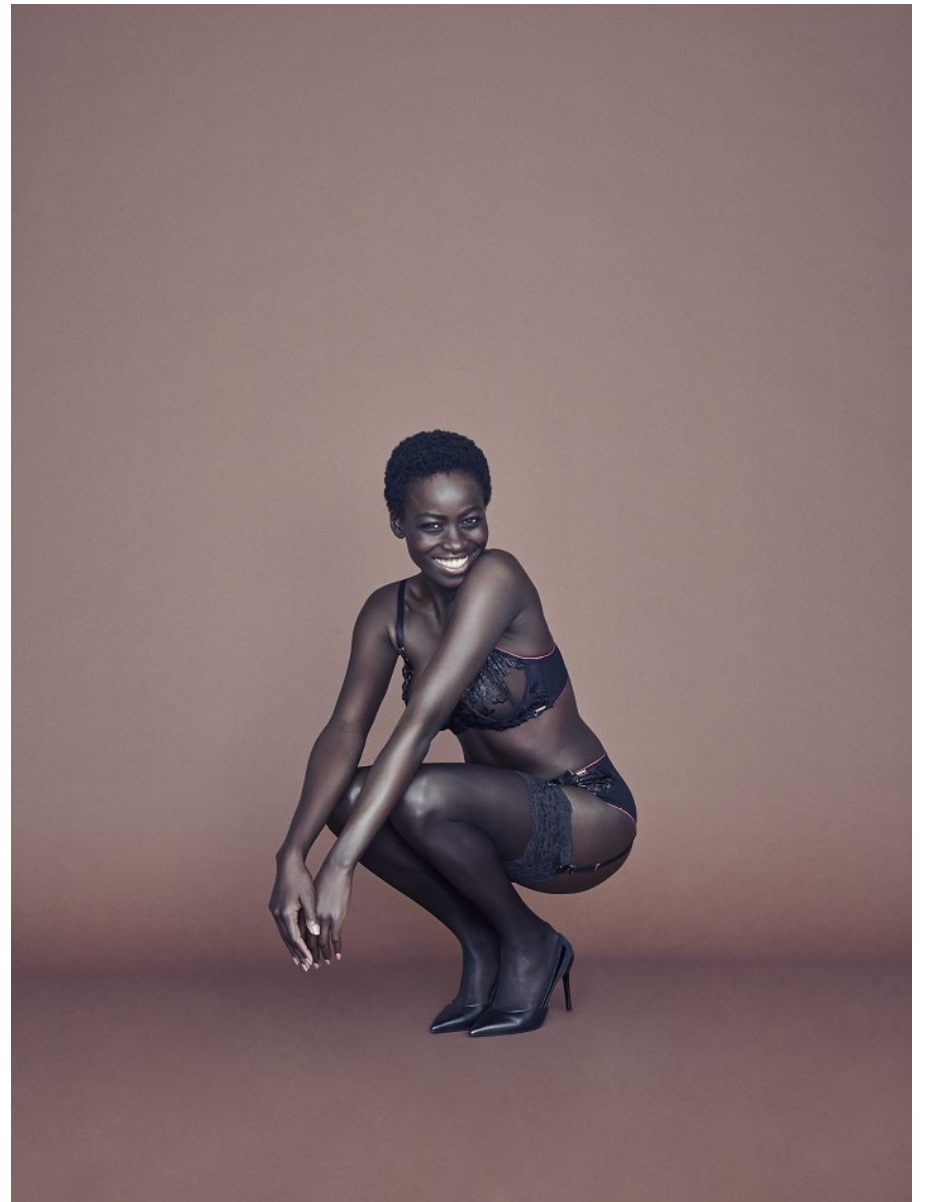

BOSS MODELS

CAPE TOWN

OLIVIA SANG

Height: 173cm Bust: 83cm Waist: 62cm Hips: 90cm Shoe: 6 UK Hair: Black Eyes: Brown

BOSS MODELS

CAPE TOWN

OLIVIA SANG

Height: 173cm Bust: 83cm Waist: 62cm Hips: 90cm Shoe: 6 UK Hair: Black Eyes: Brown