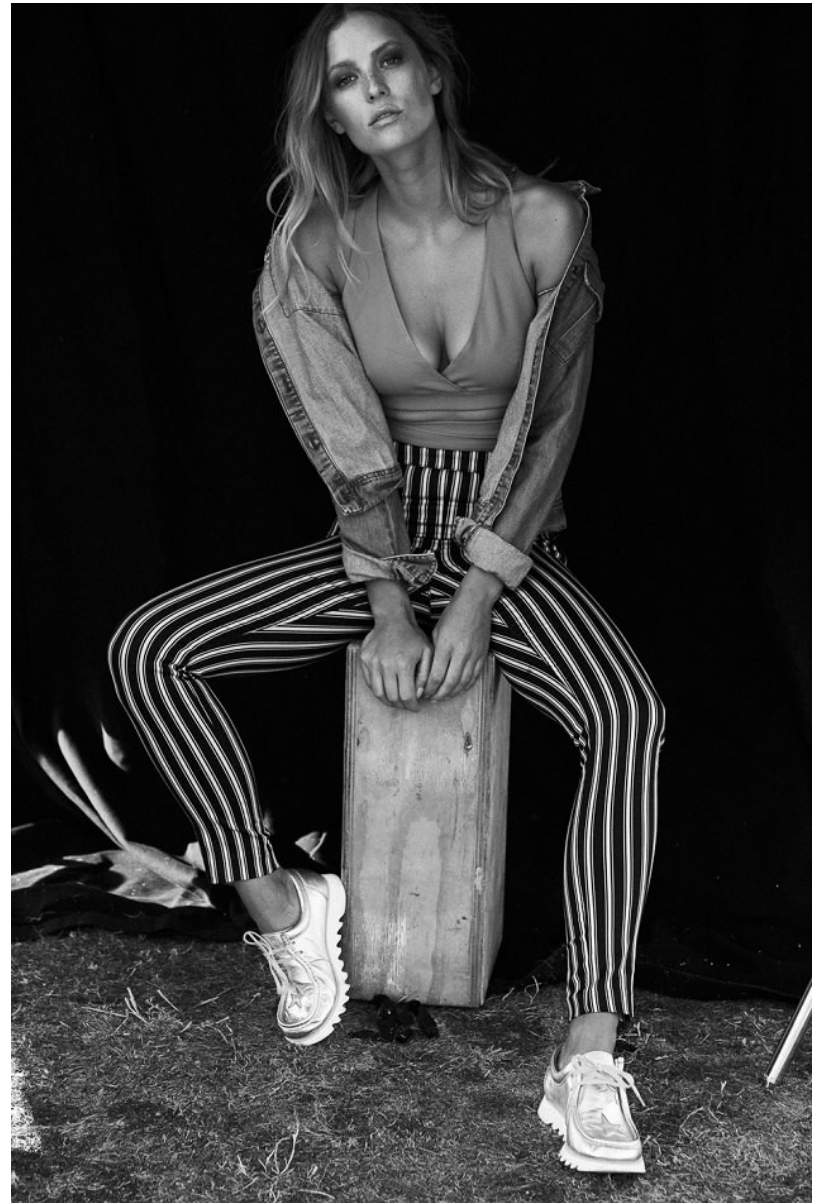

BOSS MODELS

CAPE TOWN

LUISA SONDERMEIER

Height: 173cm Bust: 81cm Waist: 59cm Hips: 89cm Shoe: 5 UK Hair: Blonde Eyes: Blue

BOSS MODELS

CAPE TOWN

LUISA SONDERMEIER

Height: 173cm Bust: 81cm Waist: 59cm Hips: 89cm Shoe: 5 UK Hair: Blonde Eyes: Blue