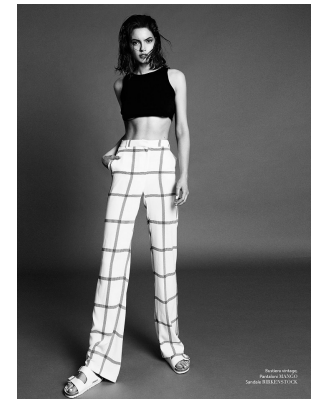

BOSS MODELS

CAPE TOWN

DARIA ROXIN

Height: 175cm Bust: 86cm Waist: 59cm Hips: 89cm Shoe: 6 UK Hair: Dark Brown Eyes: Hazel