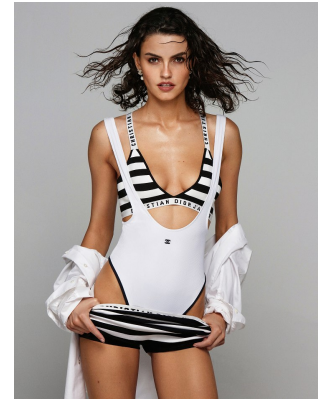

# BOSS MODELS

CAPE TOWN

## DARIA ROXIN

Height: 175cm Bust: 86cm Waist: 59cm Hips: 89cm Shoe: 6 UK Hair: Dark Brown Eyes: Hazel