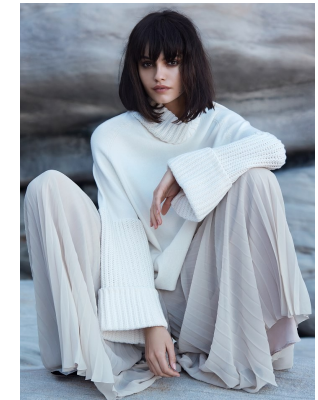

# BOSS MODELS

CAPE TOWN

## DARIA ROXIN

Height: 175cm Bust: 86cm Waist: 59cm Hips: 89cm Shoe: 6 UK Hair: Dark Brown Eyes: Hazel