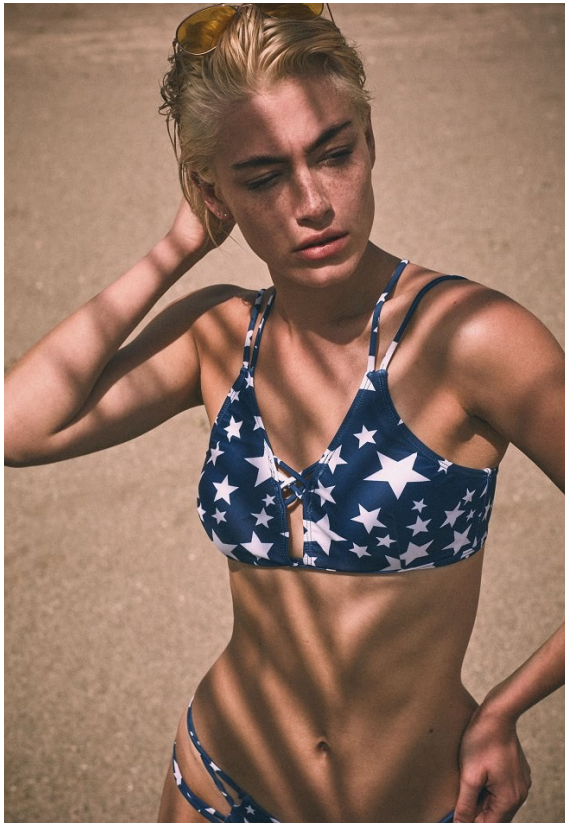

BOSS MODELS

CAPE TOWN

INDIA LOWNDS

Height: 170cm Bust: 79cm Waist: 61cm Hips: 88cm Shoe: 4 UK Hair: Platinum Blond Eyes: Blue