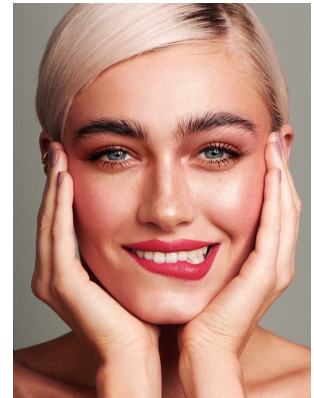

BOSS MODELS

CAPE TOWN

INDIA LOWNDS

Height: 170cm Bust: 79cm Waist: 61cm Hips: 88cm Shoe: 4 UK Hair: Platinum Blond Eyes: Blue

BOSS MODELS

CAPE TOWN

INDIA LOWNDS

Height: 170cm Bust: 79cm Waist: 61cm Hips: 88cm Shoe: 4 UK Hair: Platinum Blond Eyes: Blue