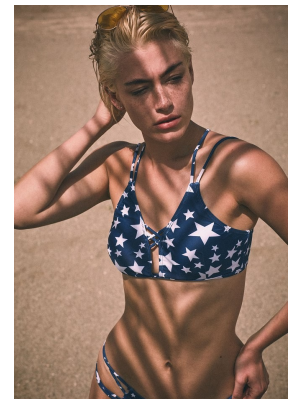

BOSS MODELS

CAPE TOWN

INDIA LOWNDS

Height: 170cm Bust: 79cm Waist: 61cm Hips: 88cm Shoe: 4 UK Hair: Platinum Blond Eyes: Blue

BOSS MODELS

CAPE TOWN

INDIA LOWNDS

Height: 170cm Bust: 79cm Waist: 61cm Hips: 88cm Shoe: 4 UK Hair: Platinum Blond Eyes: Blue