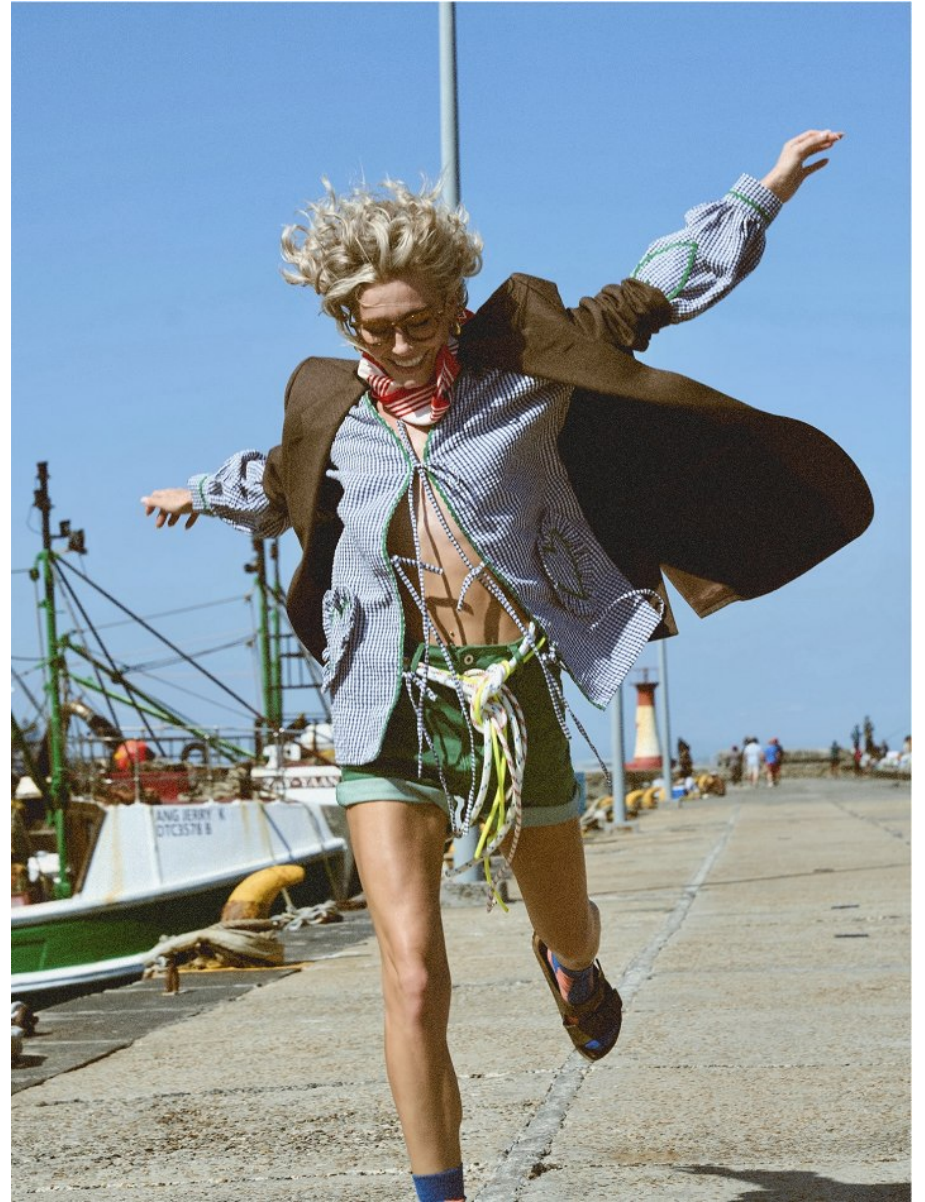

BOSS MODELS

CAPE TOWN

INDIA LOWNDS

Height: 170cm Bust: 79cm Waist: 61cm Hips: 88cm Shoe: 4 UK Hair: Platinum Blond Eyes: Blue