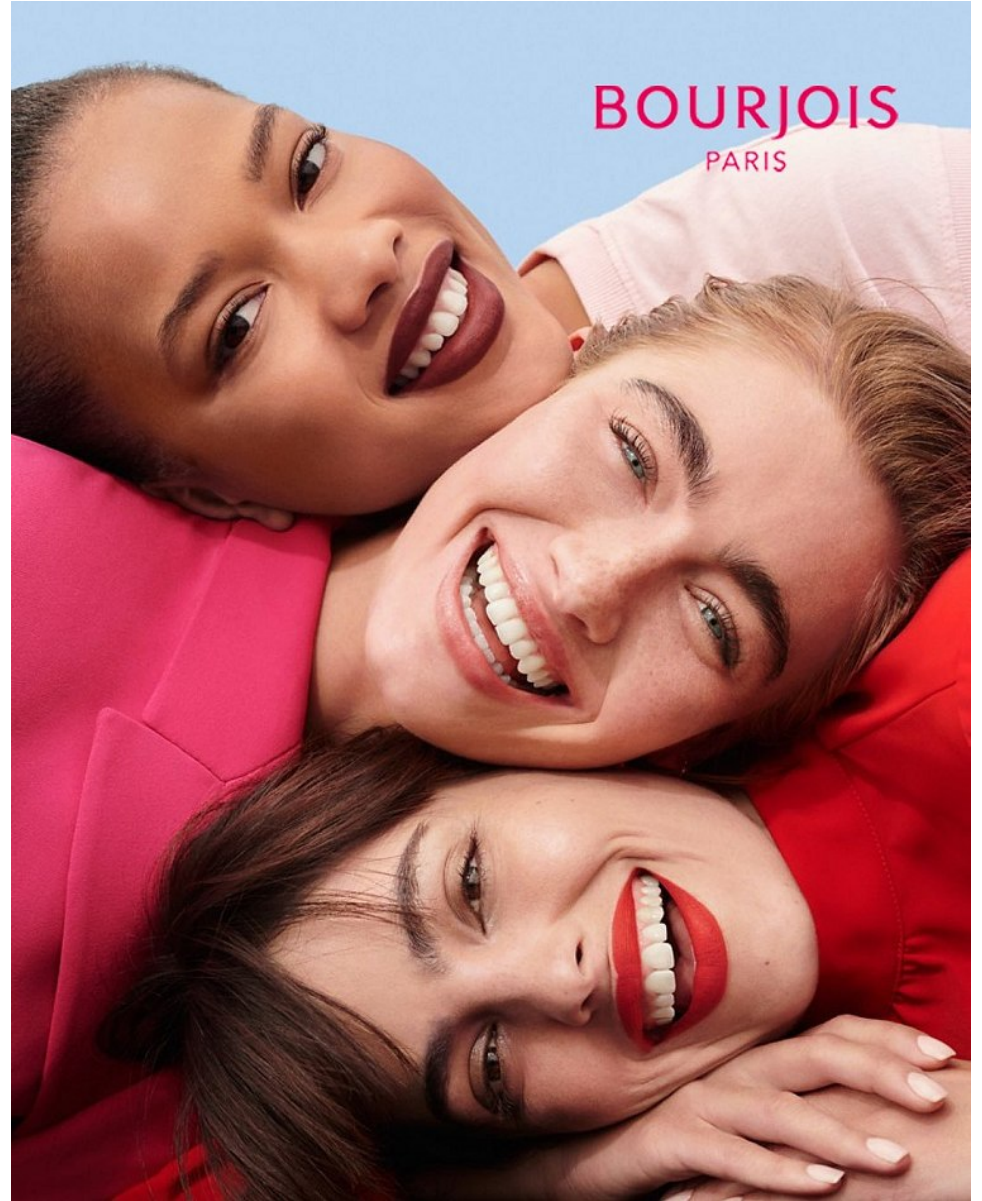

BOSS MODELS

CAPE TOWN

INDIA LOWNDS

Height: 170cm Bust: 79cm Waist: 61cm Hips: 88cm Shoe: 4 UK Hair: Platinum Blond Eyes: Blue