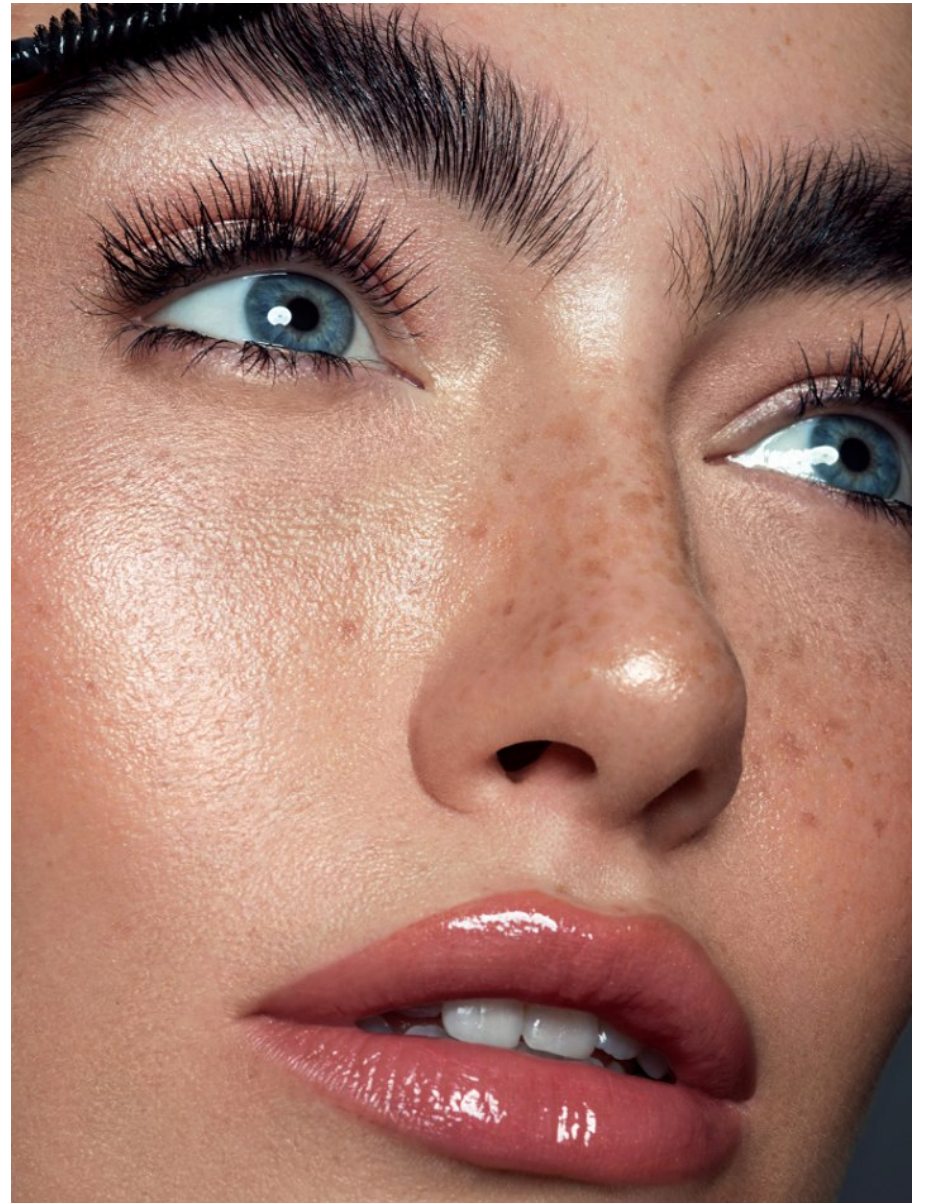

BOSS MODELS

CAPE TOWN

INDIA LOWNDS

Height: 170cm Bust: 79cm Waist: 61cm Hips: 88cm Shoe: 4 UK Hair: Platinum Blond Eyes: Blue