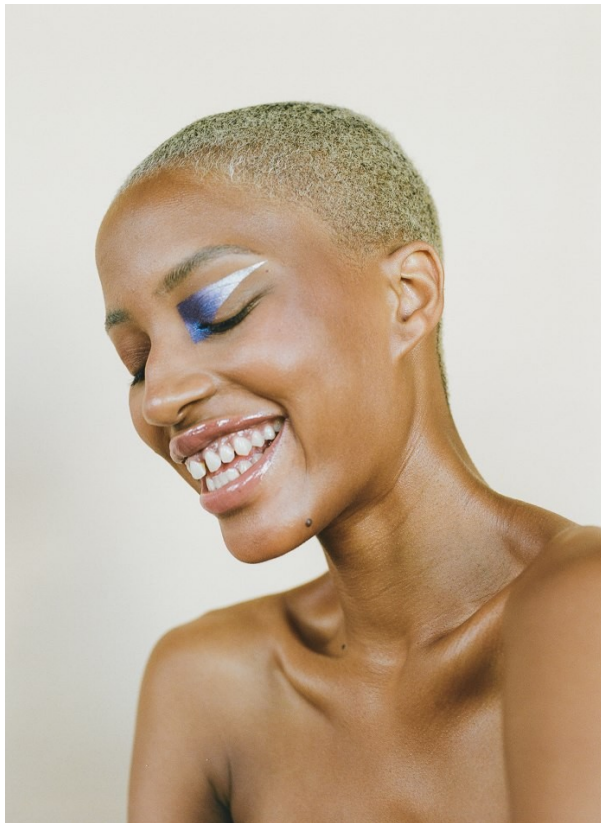

BOSS MODELS

CAPE TOWN

DEJA BYNUM

Height: 180cm Bust: 75cm Waist: 61cm Hips: 90cm Shoe: 7 UK Hair: Blonde Eyes: Brown