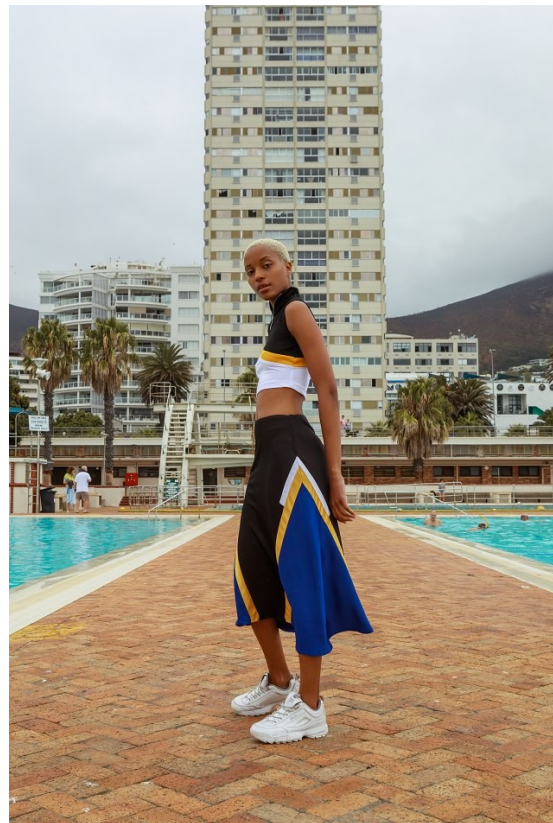

BOSS MODELS

CAPE TOWN

DEJA BYNUM

Height: 180cm Bust: 75cm Waist: 61cm Hips: 90cm Shoe: 7 UK Hair: Blonde Eyes: Brown