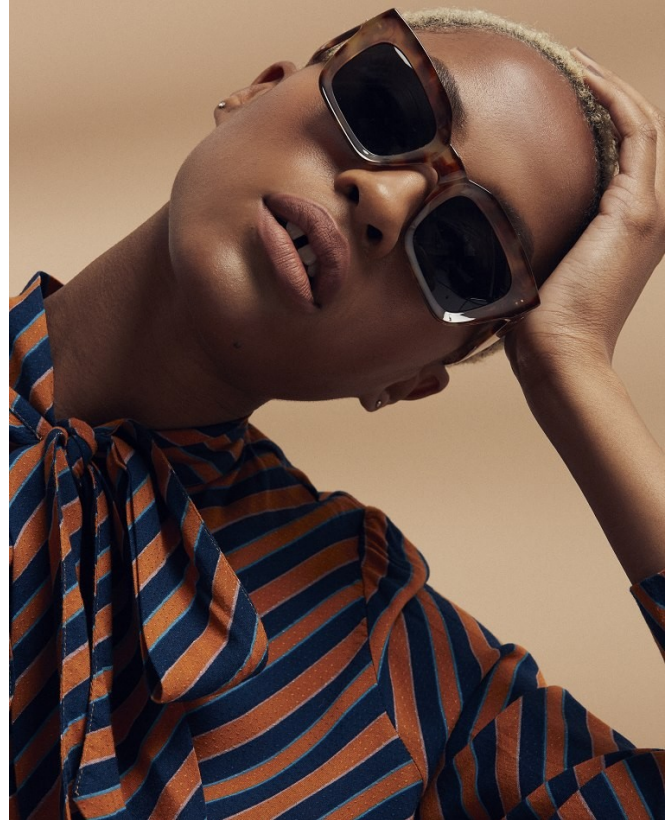

BOSS MODELS

CAPE TOWN

DEJA BYNUM

Height: 180cm Bust: 75cm Waist: 61cm Hips: 90cm Shoe: 7 UK Hair: Blonde Eyes: Brown