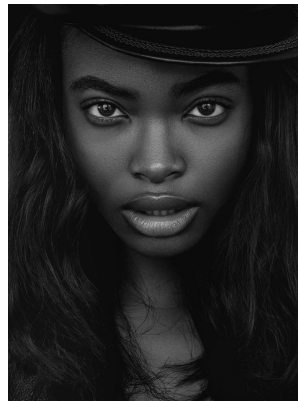

BOSS MODELS

CAPE TOWN

NNEOMA ANOSIKE

Height: 175cm Bust: 86cm Waist: 64cm Hips: 89cm Shoe: 5.5 UK Hair: Dark Brown Eyes: Brown