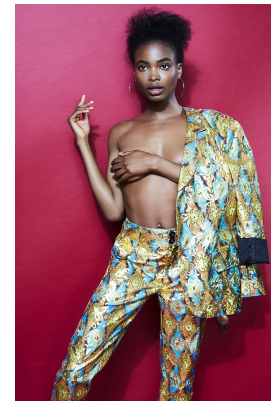

BOSS MODELS

CAPE TOWN

NNEOMA ANOSIKE

Height: 175cm Bust: 86cm Waist: 64cm Hips: 89cm Shoe: 5.5 UK Hair: Dark Brown Eyes: Brown