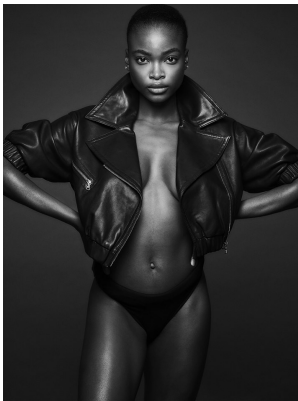

BOSS MODELS

CAPE TOWN

NNEOMA ANOSIKE

Height: 175cm Bust: 86cm Waist: 64cm Hips: 89cm Shoe: 5.5 UK Hair: Dark Brown Eyes: Brown