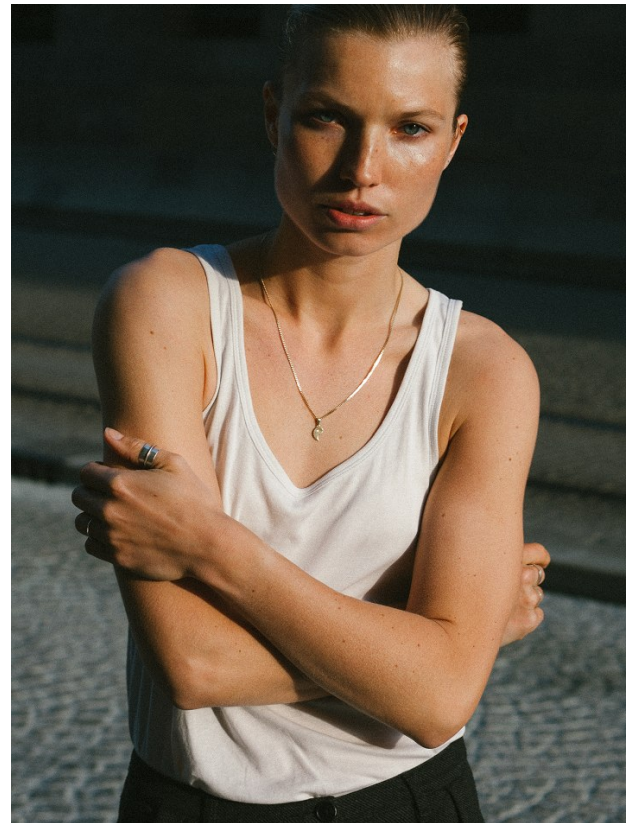

BOSS MODELS

CAPE TOWN

XANTHE WIJMA

Height: 174cm Bust: 85cm Waist: 65cm Hips: 91cm Shoe: 6 UK Hair: Blonde Eyes: Blue