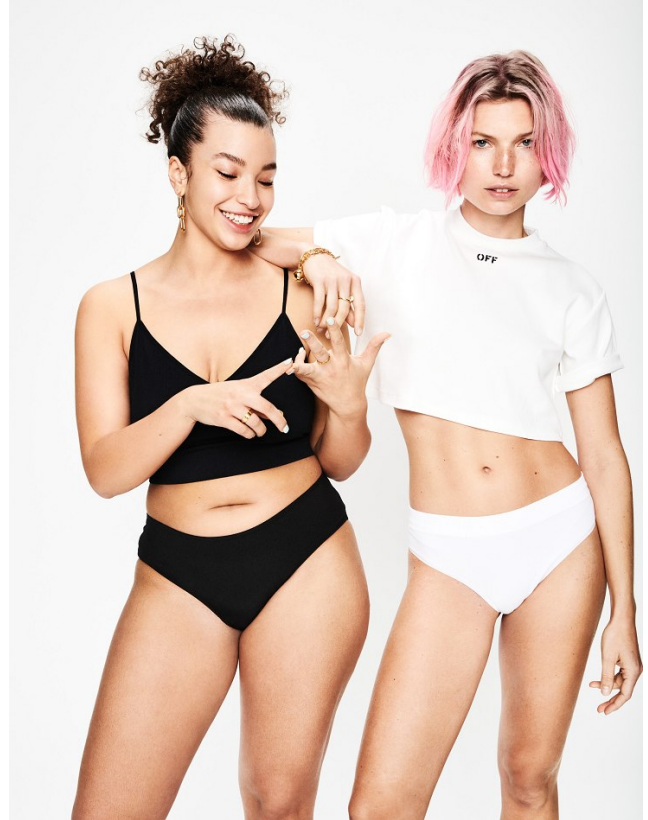

BOSS MODELS

CAPE TOWN

XANTHE WIJMA

Height: 174cm Bust: 85cm Waist: 65cm Hips: 91cm Shoe: 6 UK Hair: Blonde Eyes: Blue