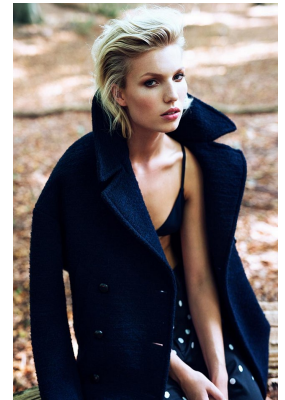

# BOSS MODELS

CAPE TOWN

XANTHE WIJMA

Height: 174cm Bust: 85cm Waist: 65cm Hips: 91cm Shoe: 6 UK Hair: Blonde Eyes: Blue

# BOSS MODELS

CAPE TOWN