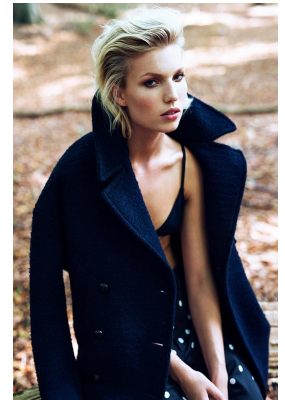

BOSS MODELS

CAPE TOWN

XANTHE WIJMA

Height: 174cm Bust: 85cm Waist: 65cm Hips: 91cm Shoe: 6 UK Hair: Blonde Eyes: Blue

BOSS MODELS

CAPE TOWN

XANTHE WIJMA

Height: 174cm Bust: 85cm Waist: 65cm Hips: 91cm Shoe: 6 UK Hair: Blonde Eyes: Blue

BOSS MODELS

CAPE TOWN

XANTHE WIJMA

Height: 174cm Bust: 85cm Waist: 65cm Hips: 91cm Shoe: 6 UK Hair: Blonde Eyes: Blue