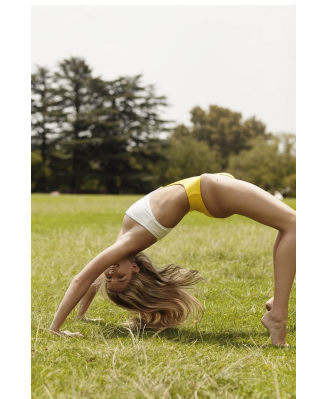

BOSS MODELS

CAPE TOWN

MIEKA SMITH

Height: 177cm Bust: 84cm Waist: 63cm Hips: 97cm Shoe: 6 UK Hair: Blonde Eyes: Blue

BOSS MODELS

CAPE TOWN

MIEKA SMITH

Height: 177cm Bust: 84cm Waist: 63cm Hips: 97cm Shoe: 6 UK Hair: Blonde Eyes: Blue