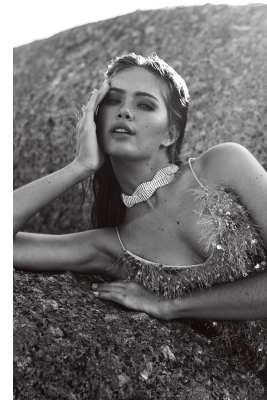

BOSS MODELS

CAPE TOWN

MIEKA SMITH

Height: 177cm Bust: 84cm Waist: 63cm Hips: 97cm Shoe: 6 UK Hair: Blonde Eyes: Blue

BOSS MODELS

CAPE TOWN

MIEKA SMITH

Height: 177cm Bust: 84cm Waist: 63cm Hips: 97cm Shoe: 6 UK Hair: Blonde Eyes: Blue