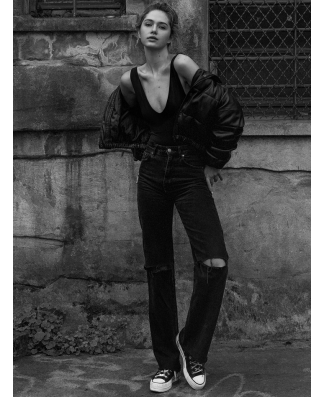

BOSS MODELS

CAPE TOWN

MIEKA SMITH

Height: 177cm Bust: 84cm Waist: 63cm Hips: 97cm Shoe: 6 UK Hair: Blonde Eyes: Blue

BOSS MODELS

CAPE TOWN

MIEKA SMITH

Height: 177cm Bust: 84cm Waist: 63cm Hips: 97cm Shoe: 6 UK Hair: Blonde Eyes: Blue