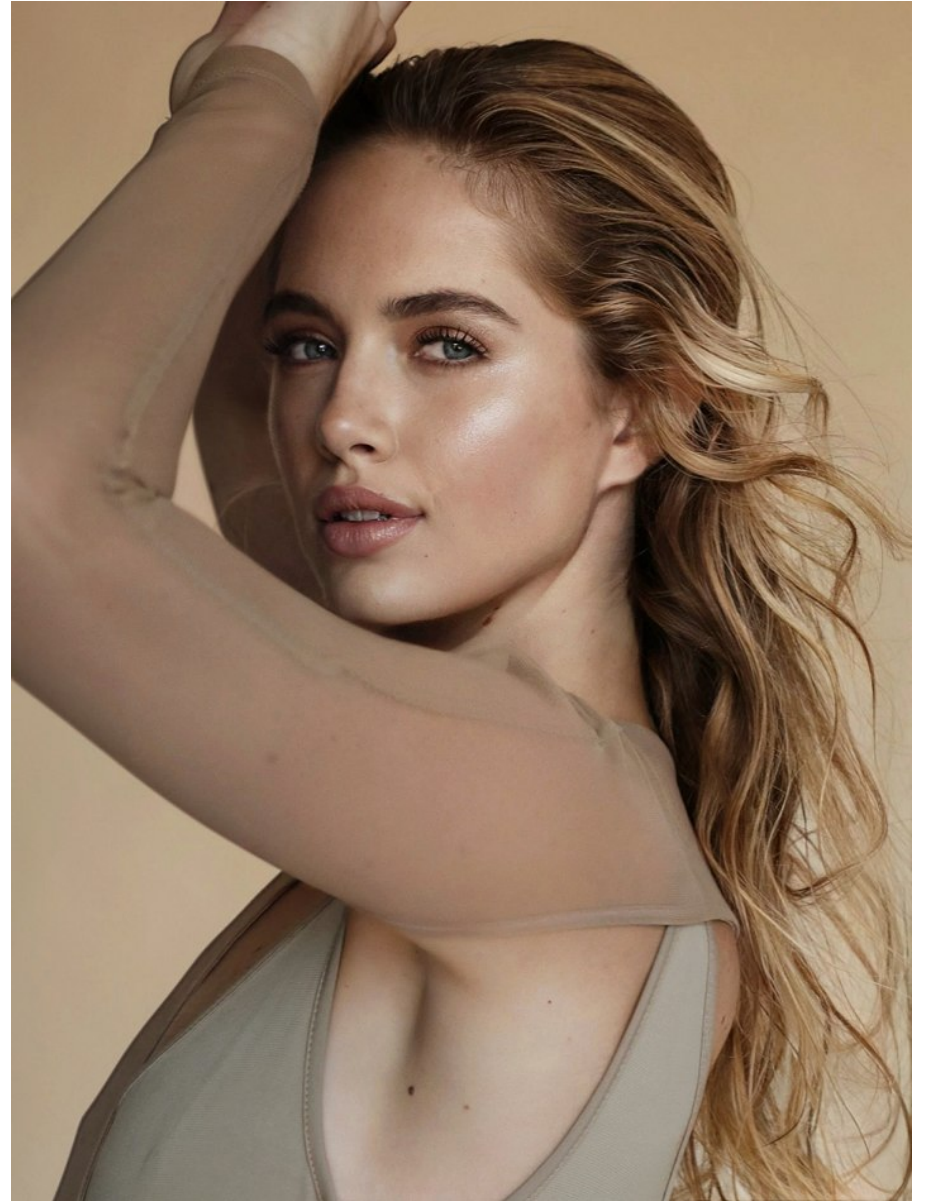

BOSS MODELS

CAPE TOWN

MIEKA SMITH

Height: 177cm Bust: 84cm Waist: 63cm Hips: 97cm Shoe: 6 UK Hair: Blonde Eyes: Blue