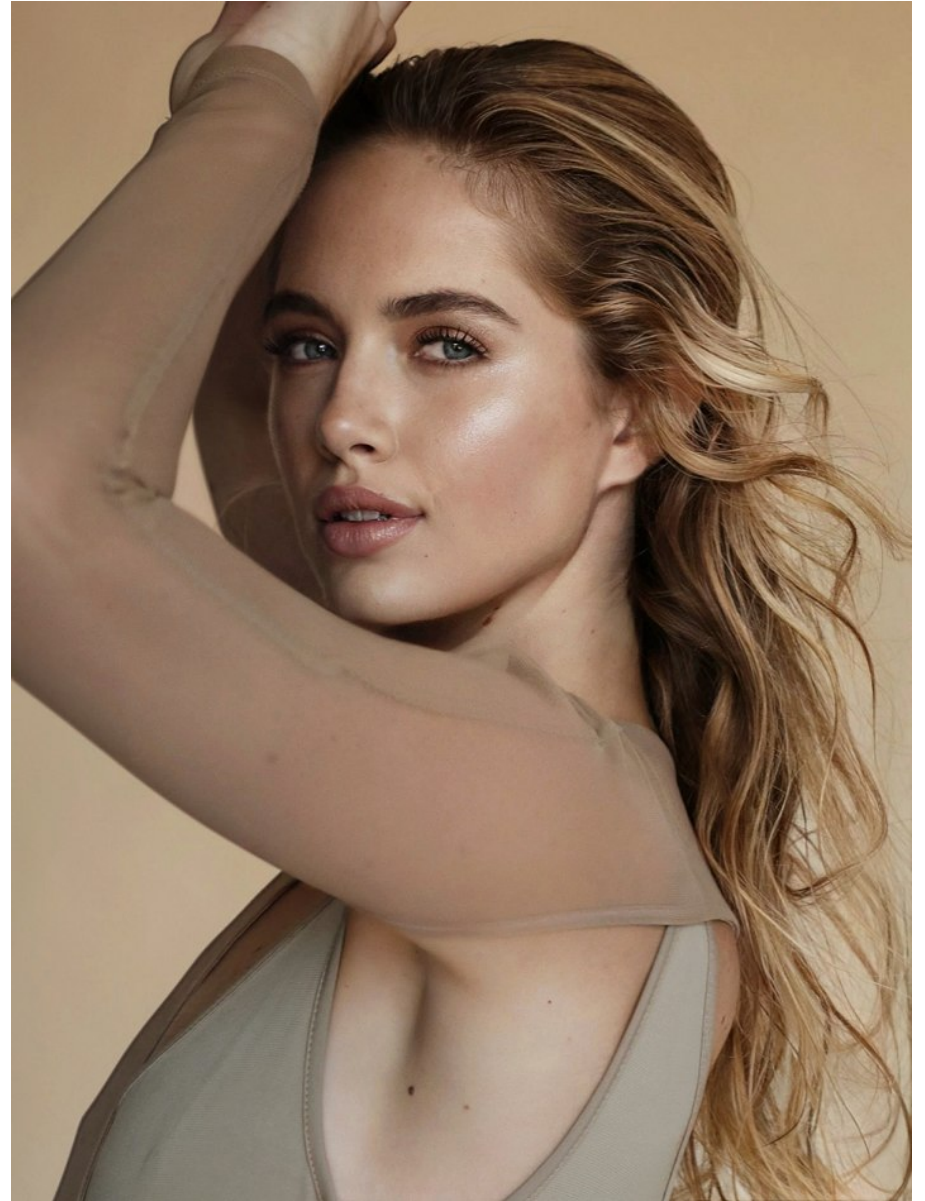

BOSS MODELS

CAPE TOWN

MIEKA SMITH

Height: 177cm Bust: 84cm Waist: 61cm Hips: 94cm Shoe: 6 UK Hair: Blonde Eyes: Blue