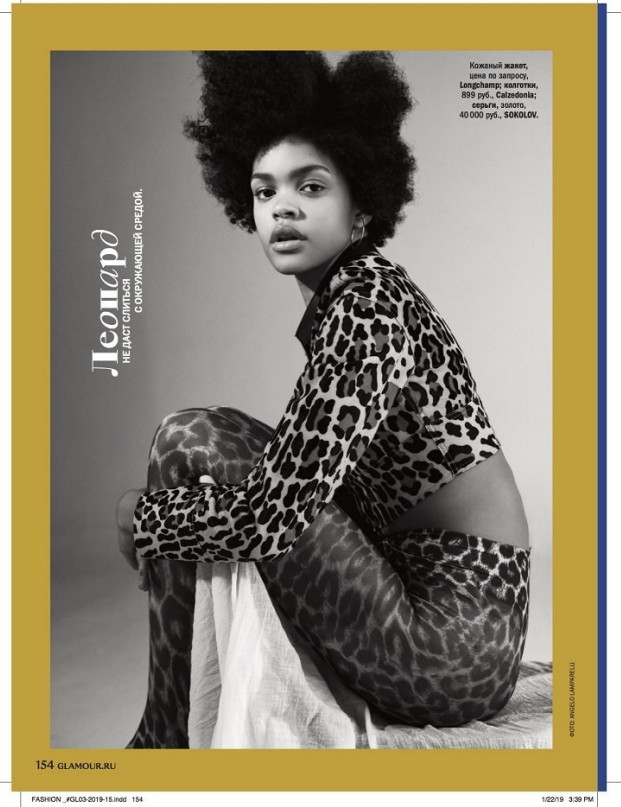

BOSS MODELS

CAPE TOWN

CARLA PEREIRA

Height: 180cm Bust: 81cm Waist: 60cm Hips: 90cm Shoe: 7 UK Hair: Brown Eyes: Brown