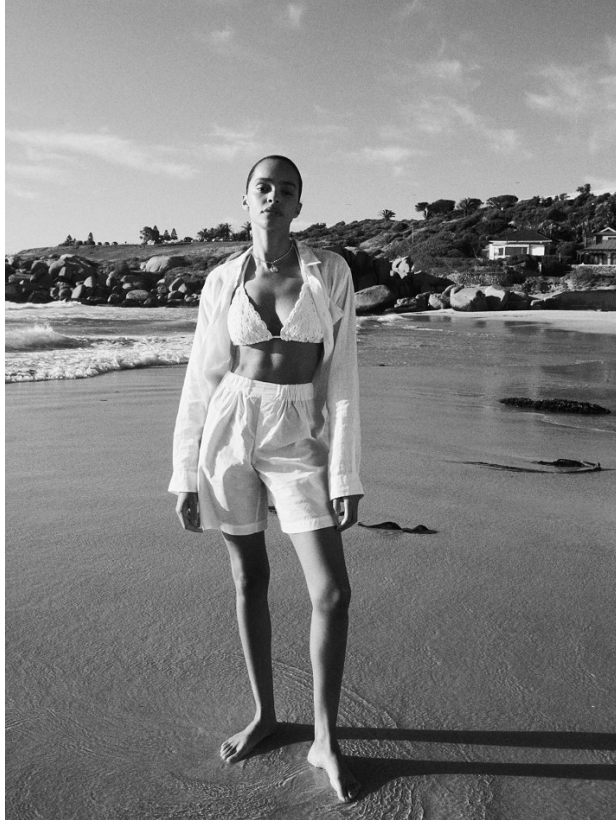

BOSS MODELS

CAPE TOWN

CARLA PEREIRA

Height: 180cm Bust: 81cm Waist: 60cm Hips: 90cm Shoe: 7 UK Hair: Brown Eyes: Brown