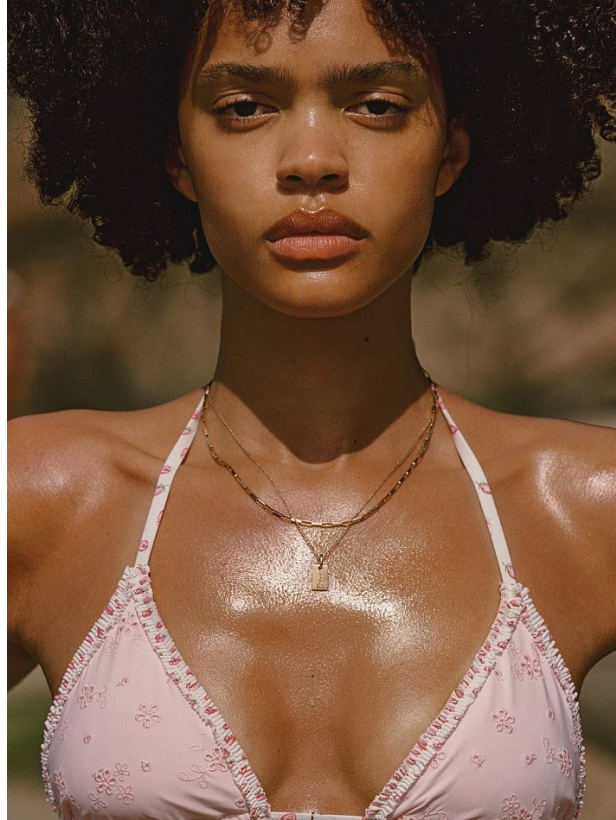

# BOSS MODELS

CAPE TOWN

CARLA PEREIRA

Height: 180cm Bust: 81cm Waist: 60cm Hips: 90cm Shoe: 7 UK Hair: Brown Eyes: Brown