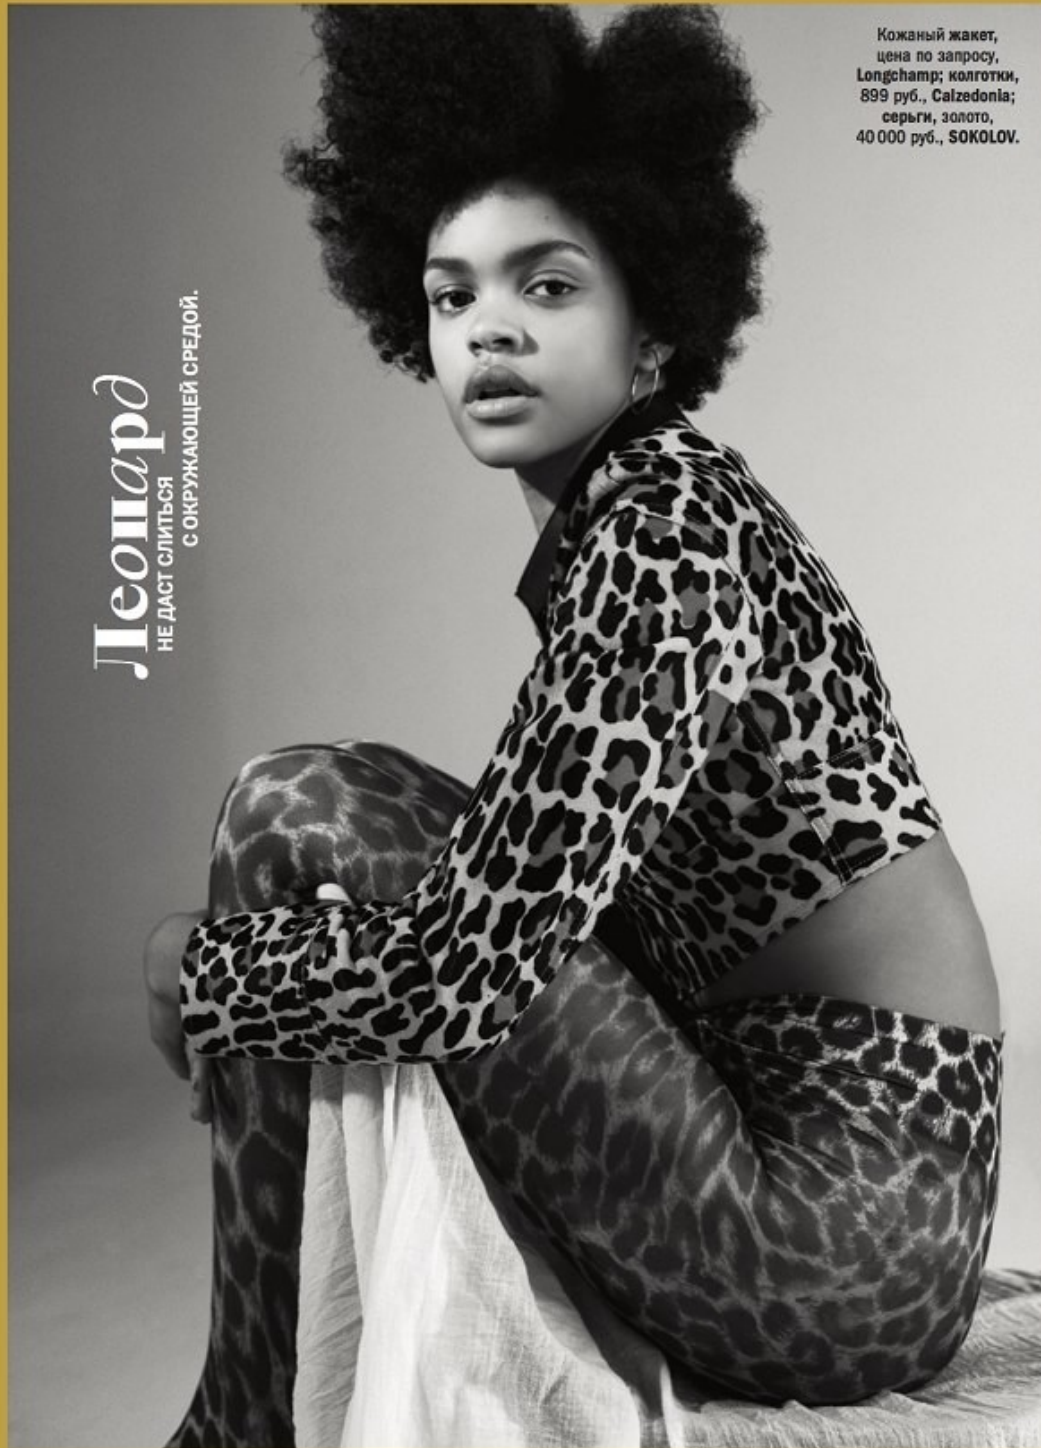

CARLA PEREIRA

BOSS MODELS

CAPE TOWN

Леопард
НЕ ДАСТ СЛИТЬСЯ
С ОКРУЖАЮЩЕЙ СРЕДОЙ.

Кожаный жакет,
цена по запросу,
Longchamp; колготки,
899 руб., Calzedonia;
серьги, золото,
40 000 руб., SOKOLOV.

ФОТО: ANGELO LAMPARELLI

154 GLAMOUR.RU

FASHION_#GL03-2019-15.indd 154

1/22/19 3:39 PM

CARLA PEREIRA

Height: 180cm Bust: 81cm Waist: 60cm Hips: 90cm Shoe: 7 UK Hair: Brown Eyes: Brown