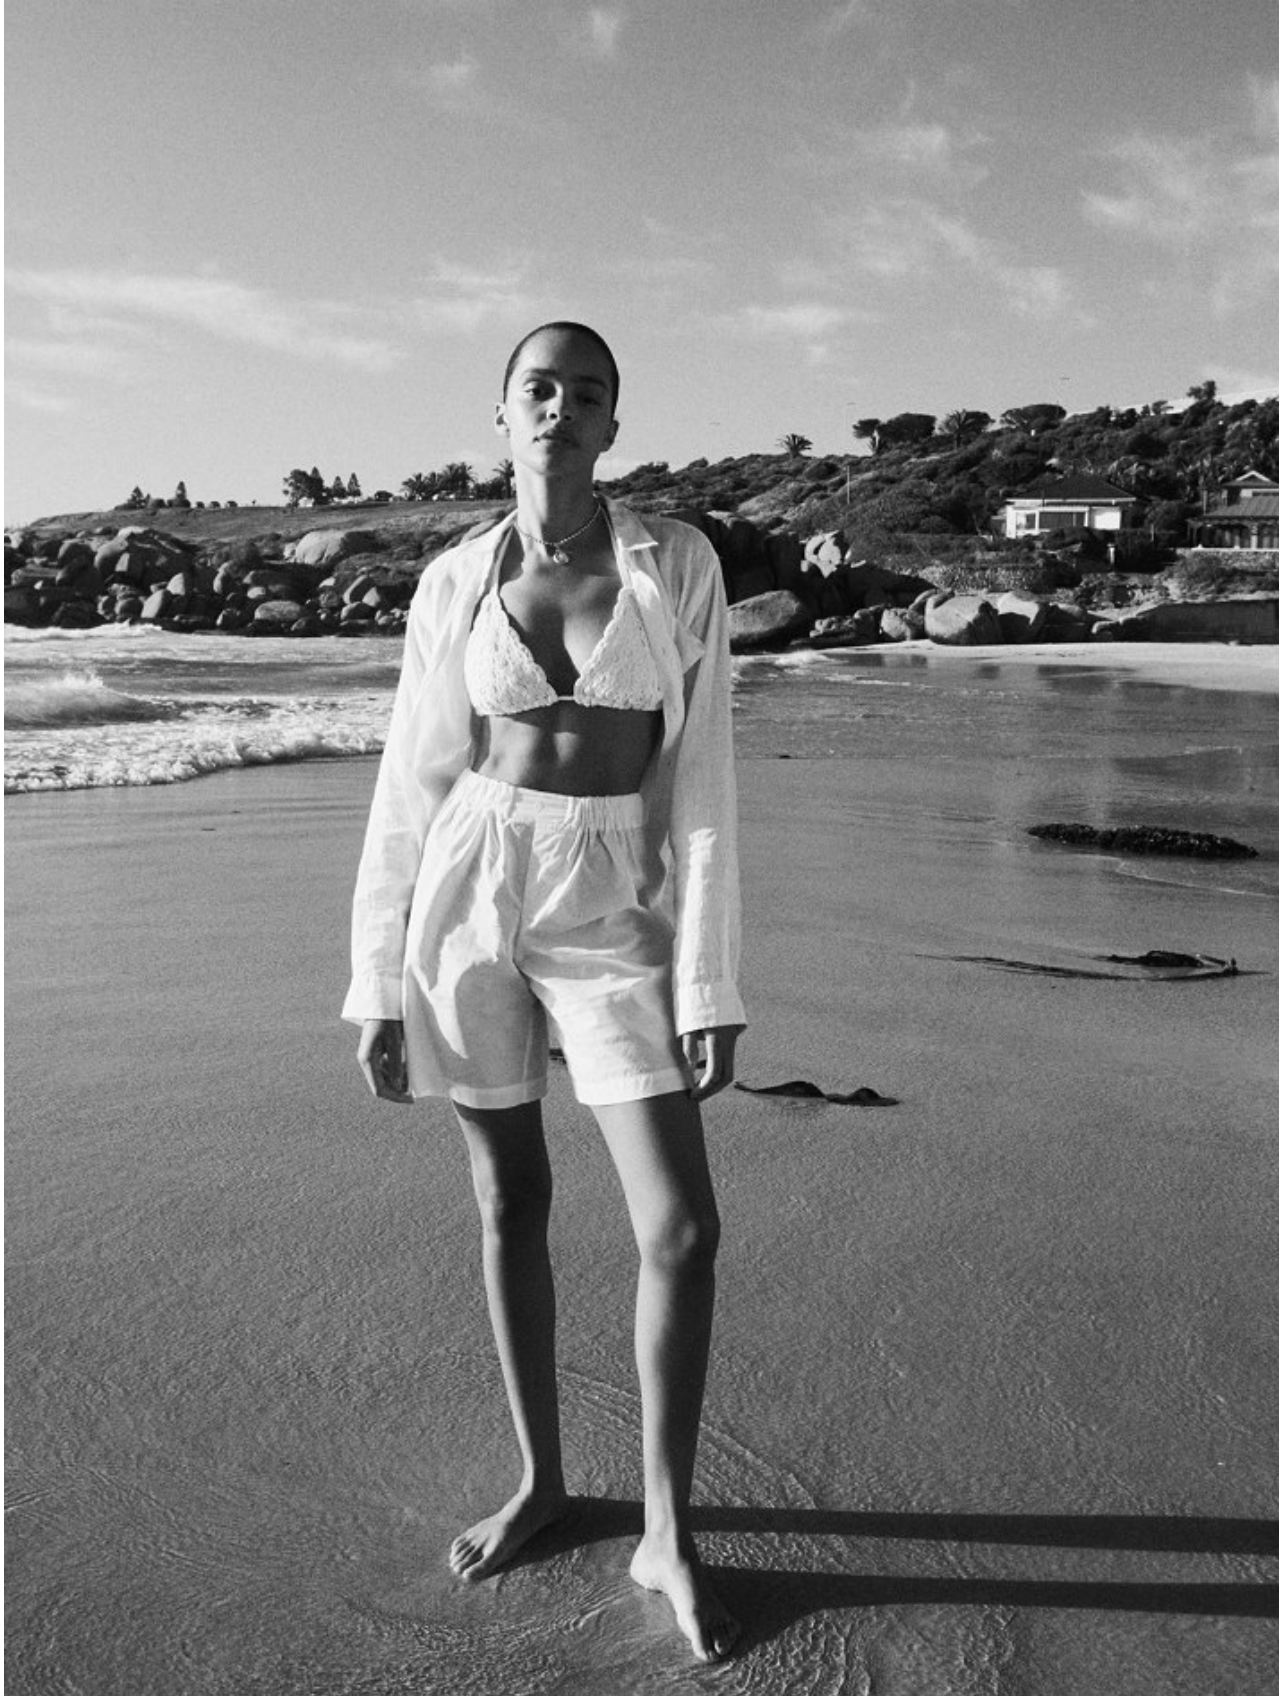

BOSS MODELS

CAPE TOWN

CARLA PEREIRA

Height: 180cm Bust: 81cm Waist: 60cm Hips: 90cm Shoe: 7 UK Hair: Brown Eyes: Brown

BOSS MODELS

CAPE TOWN

CARLA PEREIRA

Height: 180cm Bust: 81cm Waist: 60cm Hips: 90cm Shoe: 7 UK Hair: Brown Eyes: Brown