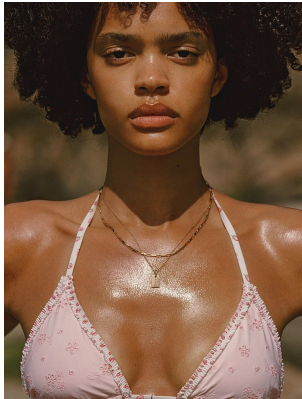

# BOSS MODELS

CAPE TOWN

CARLA PEREIRA

Height: 180cm Bust: 81cm Waist: 60cm Hips: 90cm Shoe: 7 UK Hair: Brown Eyes: Brown