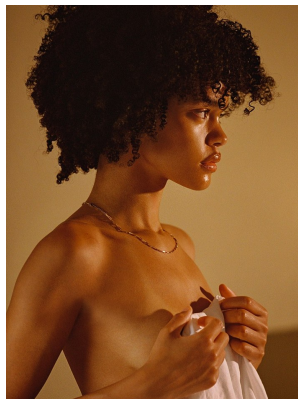

# BOSS MODELS

CAPE TOWN

CARLA PEREIRA

Height: 180cm Bust: 81cm Waist: 60cm Hips: 90cm Shoe: 7 UK Hair: Brown Eyes: Brown