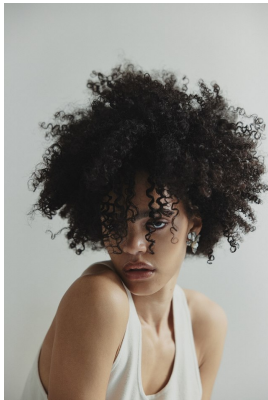

# BOSS MODELS

CAPE TOWN

CARLA PEREIRA

Height: 180cm Bust: 81cm Waist: 60cm Hips: 90cm Shoe: 7 UK Hair: Brown Eyes: Brown

# BOSS MODELS

CAPE TOWN