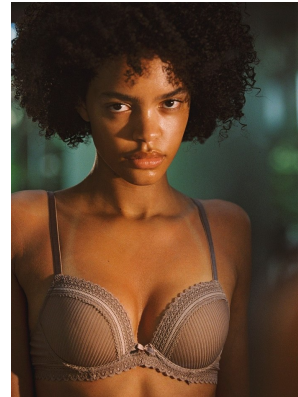

BOSS MODELS

CAPE TOWN

CARLA PEREIRA

Height: 180cm Bust: 81cm Waist: 60cm Hips: 90cm Shoe: 7 UK Hair: Brown Eyes: Brown