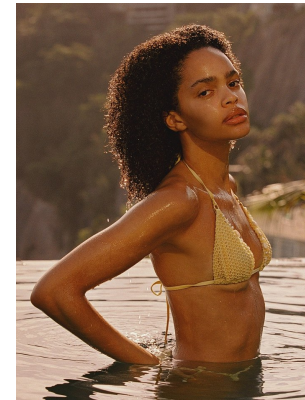

# BOSS MODELS

CAPE TOWN

CARLA PEREIRA

Height: 180cm Bust: 81cm Waist: 60cm Hips: 90cm Shoe: 7 UK Hair: Brown Eyes: Brown

# BOSS MODELS

CAPE TOWN