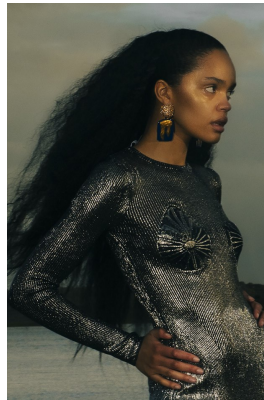

# BOSS MODELS

CAPE TOWN

CARLA PEREIRA

Height: 180cm Bust: 81cm Waist: 60cm Hips: 90cm Shoe: 7 UK Hair: Brown Eyes: Brown

# BOSS MODELS

CAPE TOWN