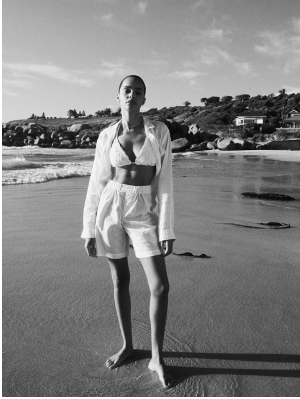

# BOSS MODELS

CAPE TOWN

CARLA PEREIRA

Height: 180cm Bust: 81cm Waist: 60cm Hips: 90cm Shoe: 7 UK Hair: Brown Eyes: Brown

# BOSS MODELS

CAPE TOWN