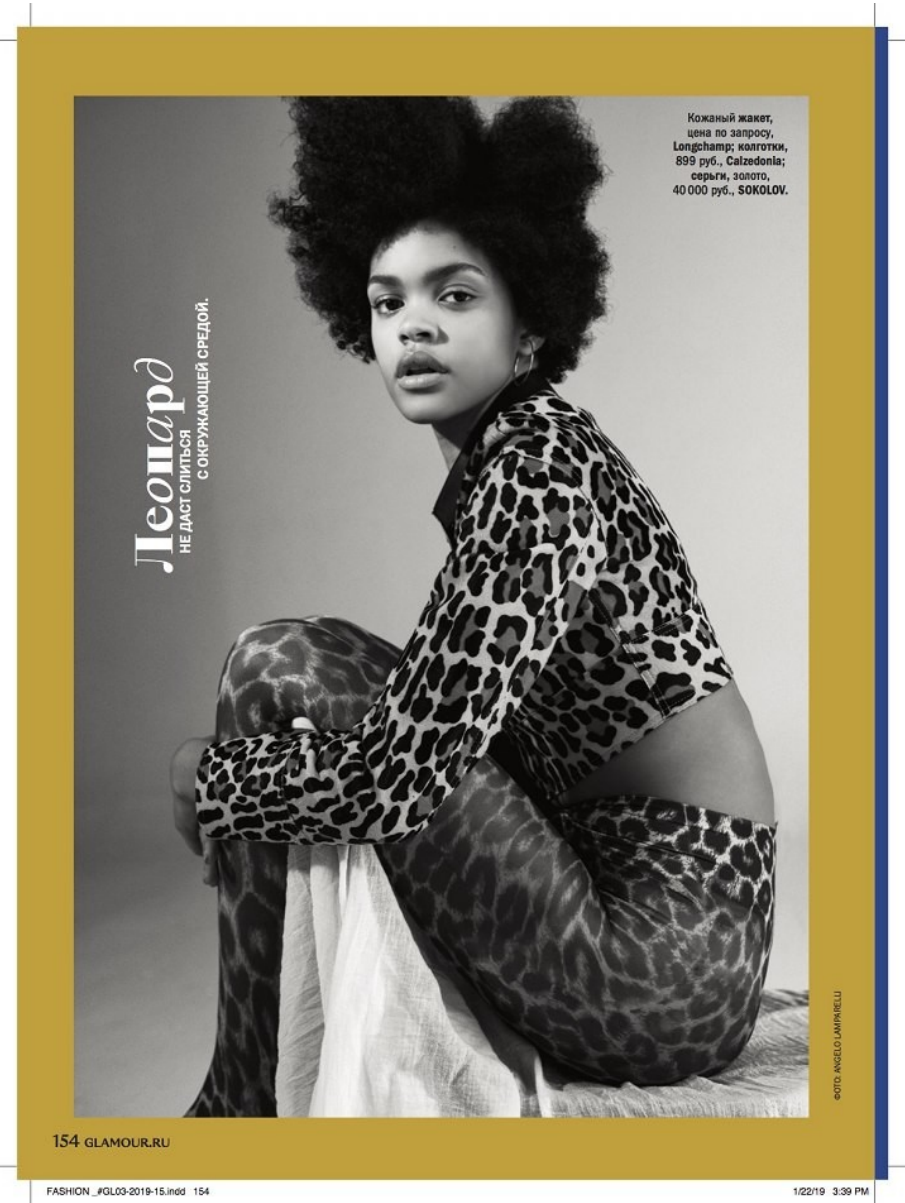

BOSS MODELS

CAPE TOWN

CARLA PEREIRA

Height: 180cm Bust: 81cm Waist: 60cm Hips: 90cm Shoe: 7 UK Hair: Brown Eyes: Brown