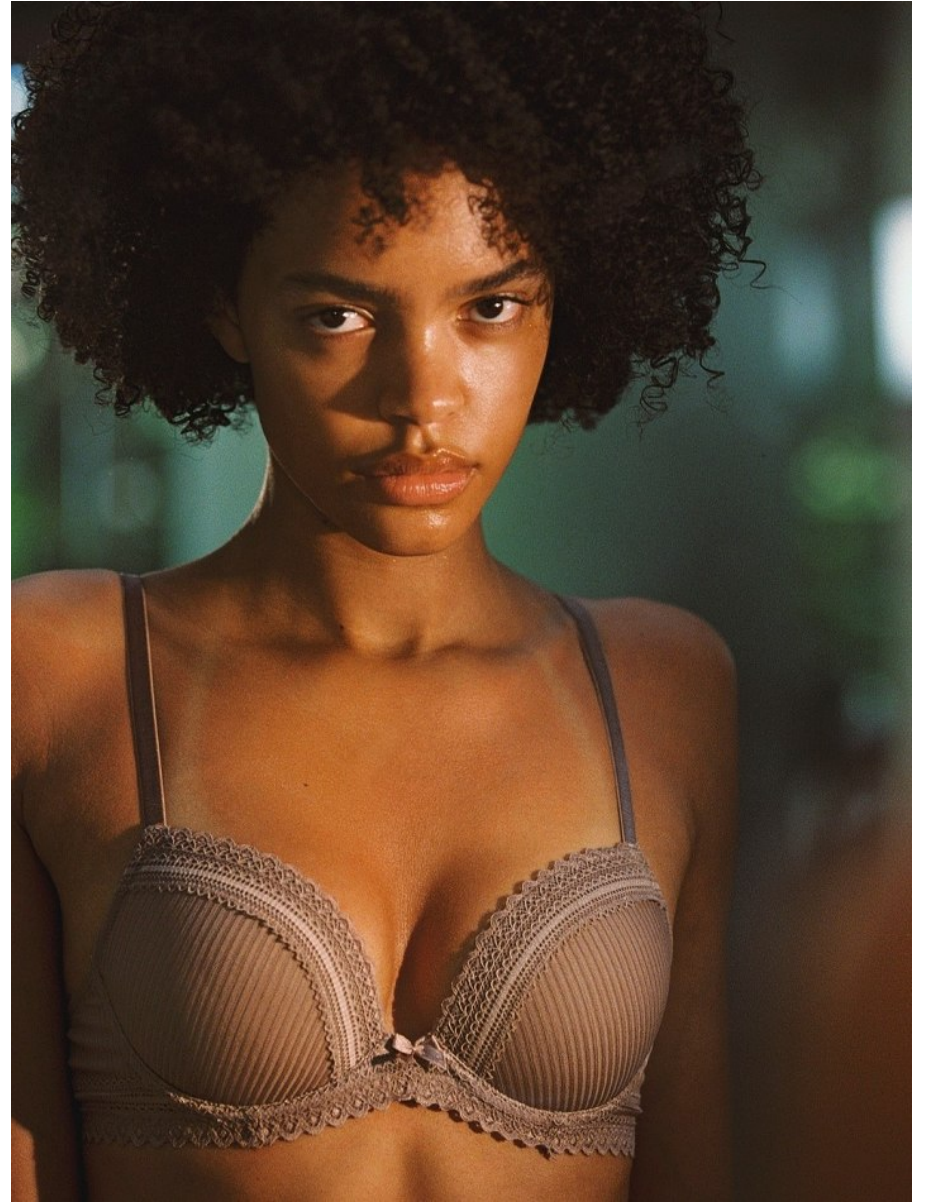

BOSS MODELS

CAPE TOWN

CARLA PEREIRA

Height: 180cm Bust: 81cm Waist: 60cm Hips: 90cm Shoe: 7 UK Hair: Brown Eyes: Brown

BOSS MODELS

CAPE TOWN

CARLA PEREIRA

Height: 180cm Bust: 81cm Waist: 60cm Hips: 90cm Shoe: 7 UK Hair: Brown Eyes: Brown