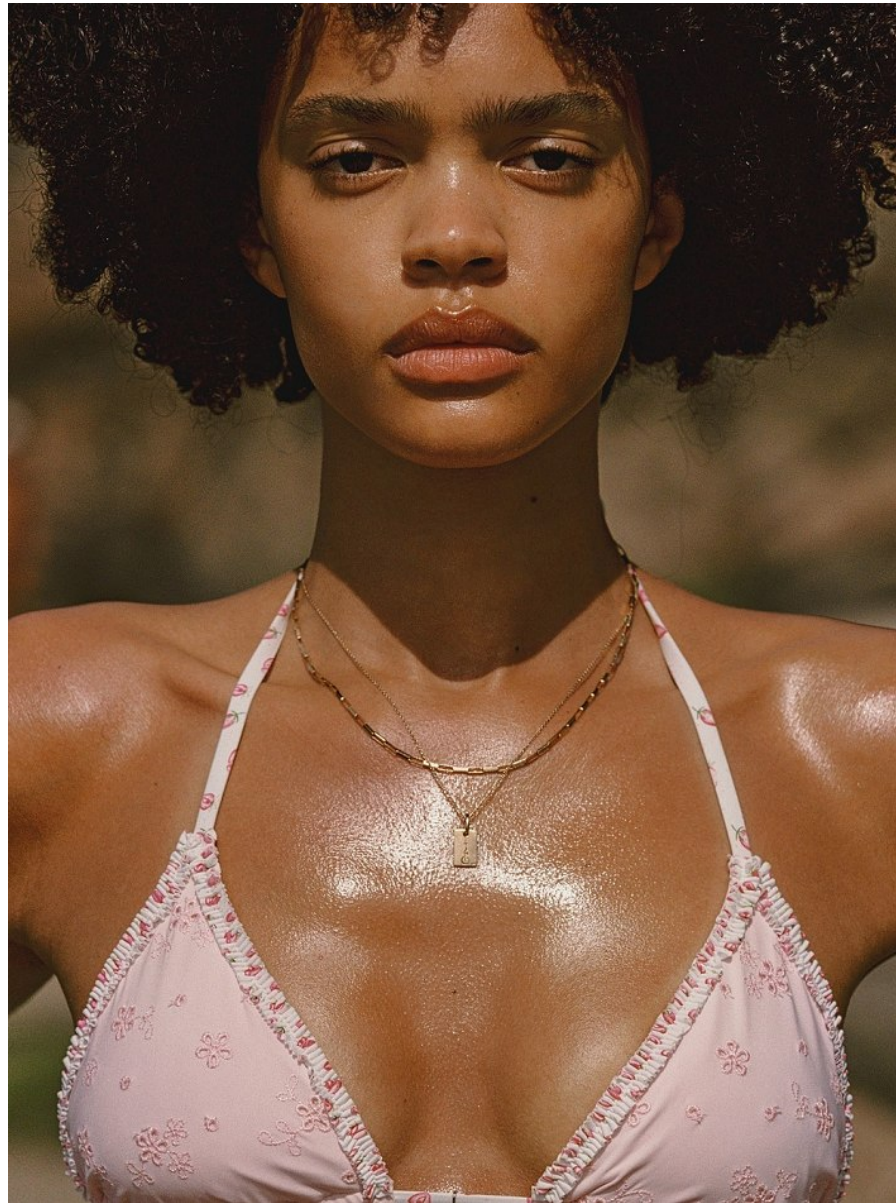

BOSS MODELS

CAPE TOWN

CARLA PEREIRA

Height: 180cm Bust: 81cm Waist: 60cm Hips: 90cm Shoe: 7 UK Hair: Brown Eyes: Brown

BOSS MODELS

CAPE TOWN

CARLA PEREIRA

Height: 180cm Bust: 81cm Waist: 60cm Hips: 90cm Shoe: 7 UK Hair: Brown Eyes: Brown