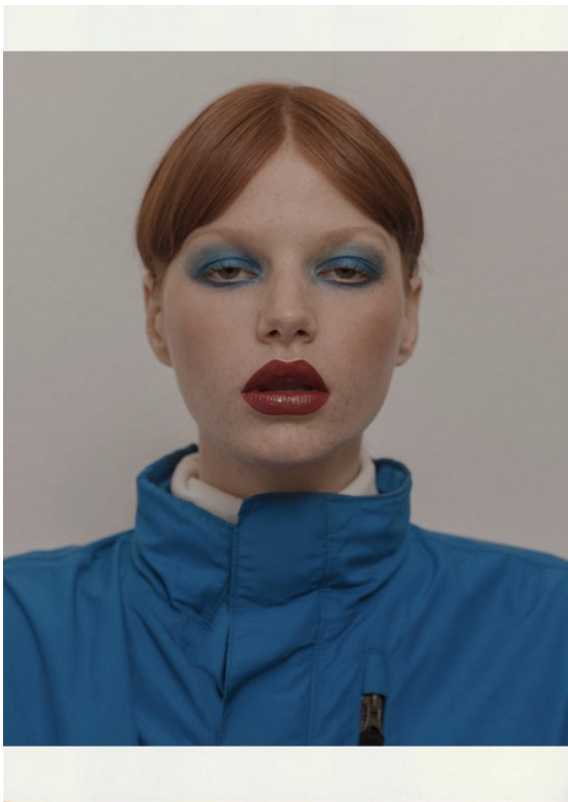

BOSS MODELS

CAPE TOWN

FLORA ARN

Height: 176cm Bust: 80cm Waist: 61cm Hips: 87cm Shoe: 6.5 UK Hair: Red Eyes: Blue