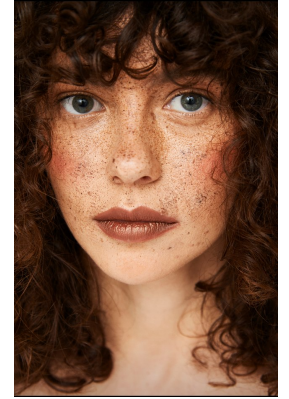

BOSS MODELS

CAPE TOWN

LEKA

Height: 178cm Bust: 85cm Waist: 62cm Hips: 92cm Shoe: 7 UK Hair: Brown Eyes: Green/Grey

BOSS MODELS

CAPE TOWN

LEKA

Height: 178cm Bust: 85cm Waist: 62cm Hips: 92cm Shoe: 7 UK Hair: Brown Eyes: Green/Grey