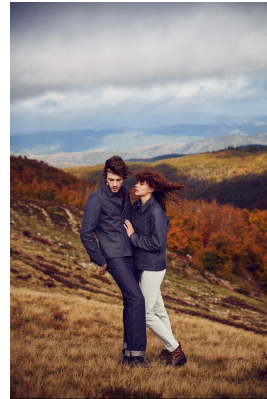

BOSS MODELS

CAPE TOWN

LEKA

Height: 178cm Bust: 85cm Waist: 62cm Hips: 92cm Shoe: 7 UK Hair: Brown Eyes: Green/Grey

BOSS MODELS

CAPE TOWN

LEKA

Height: 178cm Bust: 85cm Waist: 62cm Hips: 92cm Shoe: 7 UK Hair: Brown Eyes: Green/Grey