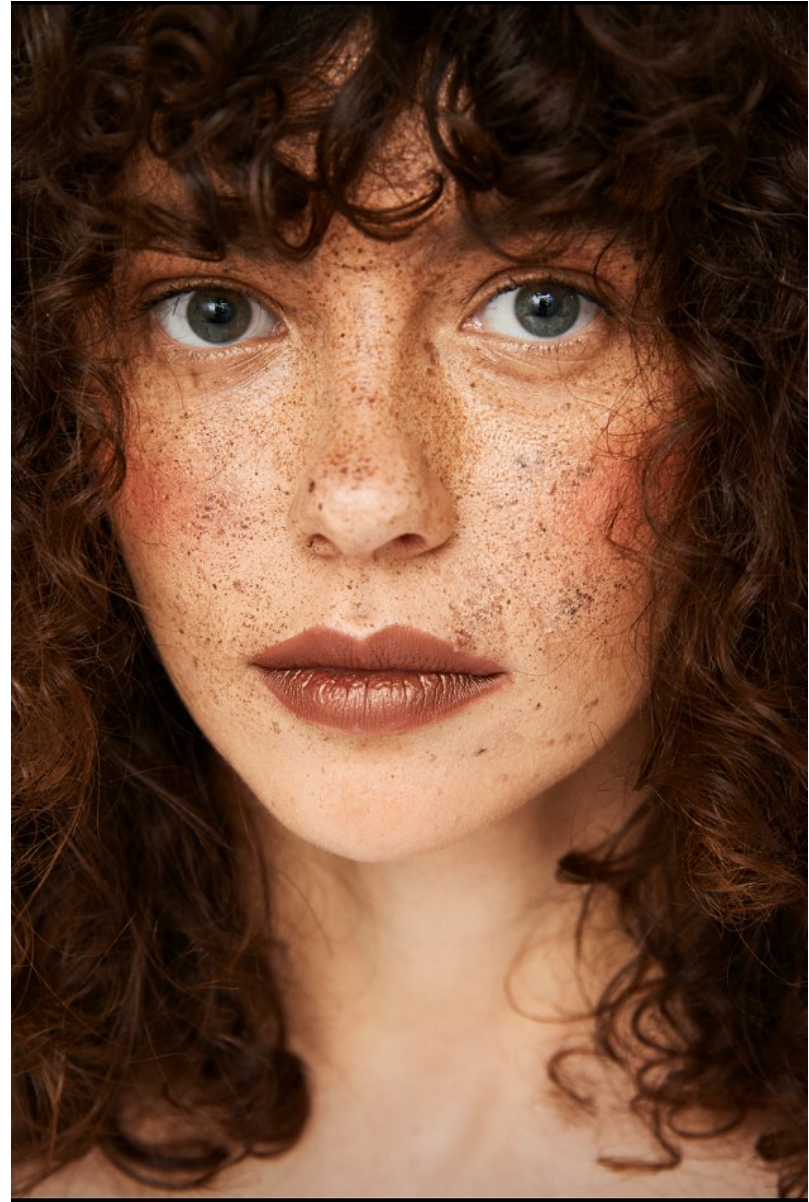

BOSS MODELS

CAPE TOWN

LEKA

Height: 178cm Bust: 85cm Waist: 62cm Hips: 92cm Shoe: 7 UK Hair: Brown Eyes: Green/Grey