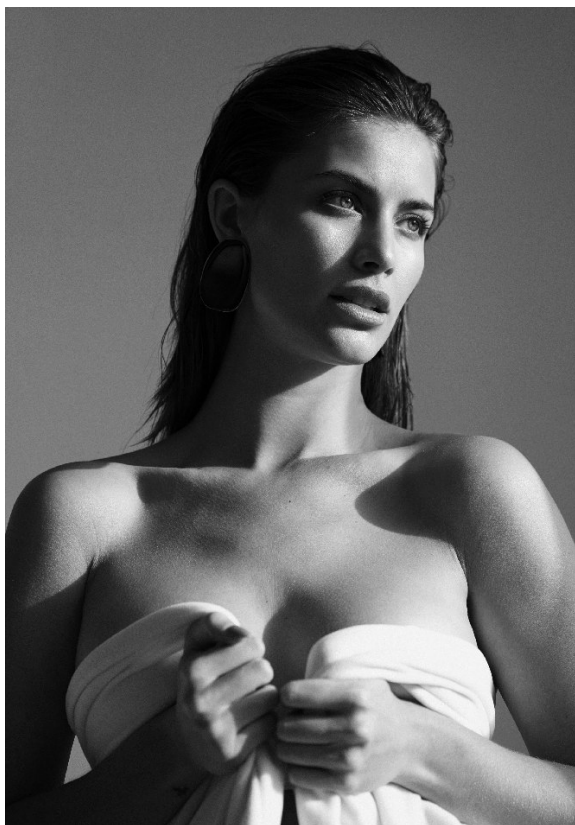

## DESIRE CORDERO

Height: 178cm Bust: 89cm Waist: 64cm Hips: 95cm Shoe: 6 UK Hair: Light Brown Eyes: Green

# BOSS MODELS

CAPE TOWN

**DESIRE CORDERO**

Height: 178cm Bust: 89cm Waist: 64cm Hips: 95cm Shoe: 6 UK Hair: Light Brown Eyes: Green

# BOSS MODELS

CAPE TOWN

DESIRE CORDERO

Height: 178cm Bust: 89cm Waist: 64cm Hips: 95cm Shoe: 6 UK Hair: Light Brown Eyes: Green