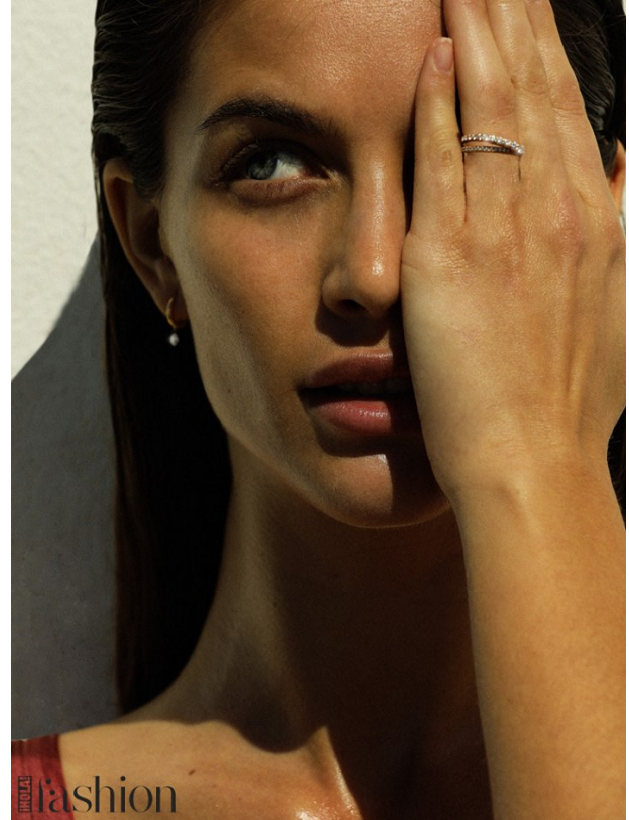

BOSS MODELS

CAPE TOWN

DESIRE CORDERO

Height: 178cm Bust: 89cm Waist: 64cm Hips: 95cm Shoe: 6 UK Hair: Light Brown Eyes: Green