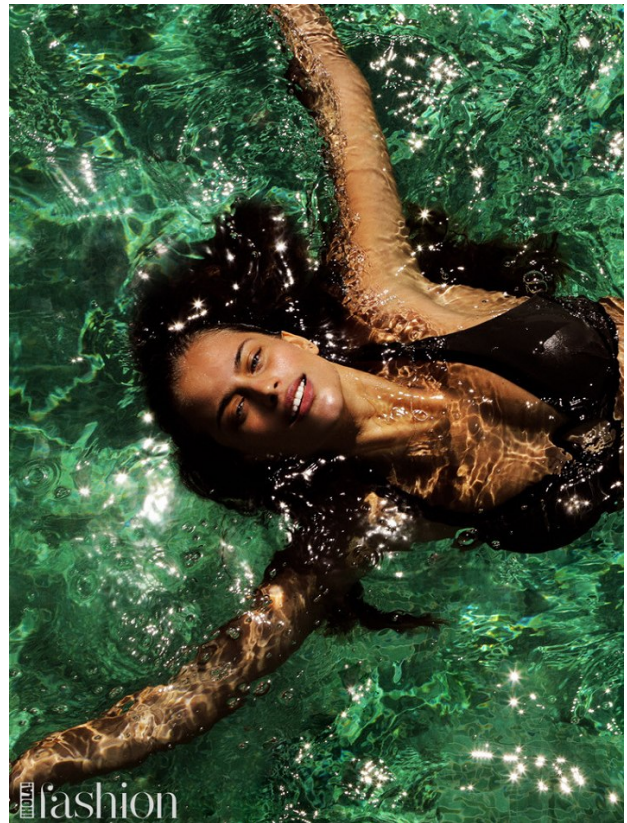

BOSS MODELS

CAPE TOWN

DESIRE CORDERO

Height: 178cm Bust: 89cm Waist: 64cm Hips: 95cm Shoe: 6 UK Hair: Light Brown Eyes: Green