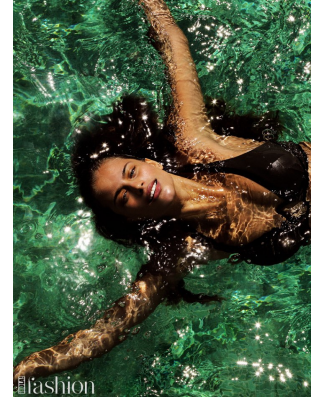

BOSS MODELS

CAPE TOWN

DESIRE CORDERO

Height: 178cm Bust: 89cm Waist: 64cm Hips: 95cm Shoe: 6 UK Hair: Light Brown Eyes: Green

BOSS MODELS

CAPE TOWN

DESIRE CORDERO

Height: 178cm Bust: 89cm Waist: 64cm Hips: 95cm Shoe: 6 UK Hair: Light Brown Eyes: Green