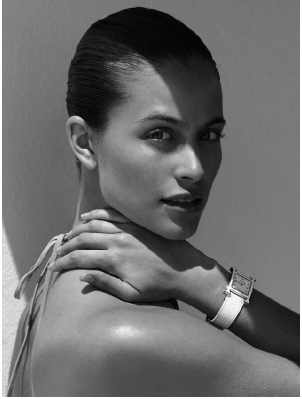

BOSS MODELS

CAPE TOWN

DESIRE CORDERO

Height: 178cm Bust: 89cm Waist: 64cm Hips: 95cm Shoe: 6 UK Hair: Light Brown Eyes: Green

BOSS MODELS

CAPE TOWN

DESIRE CORDERO

Height: 178cm Bust: 89cm Waist: 64cm Hips: 95cm Shoe: 6 UK Hair: Light Brown Eyes: Green