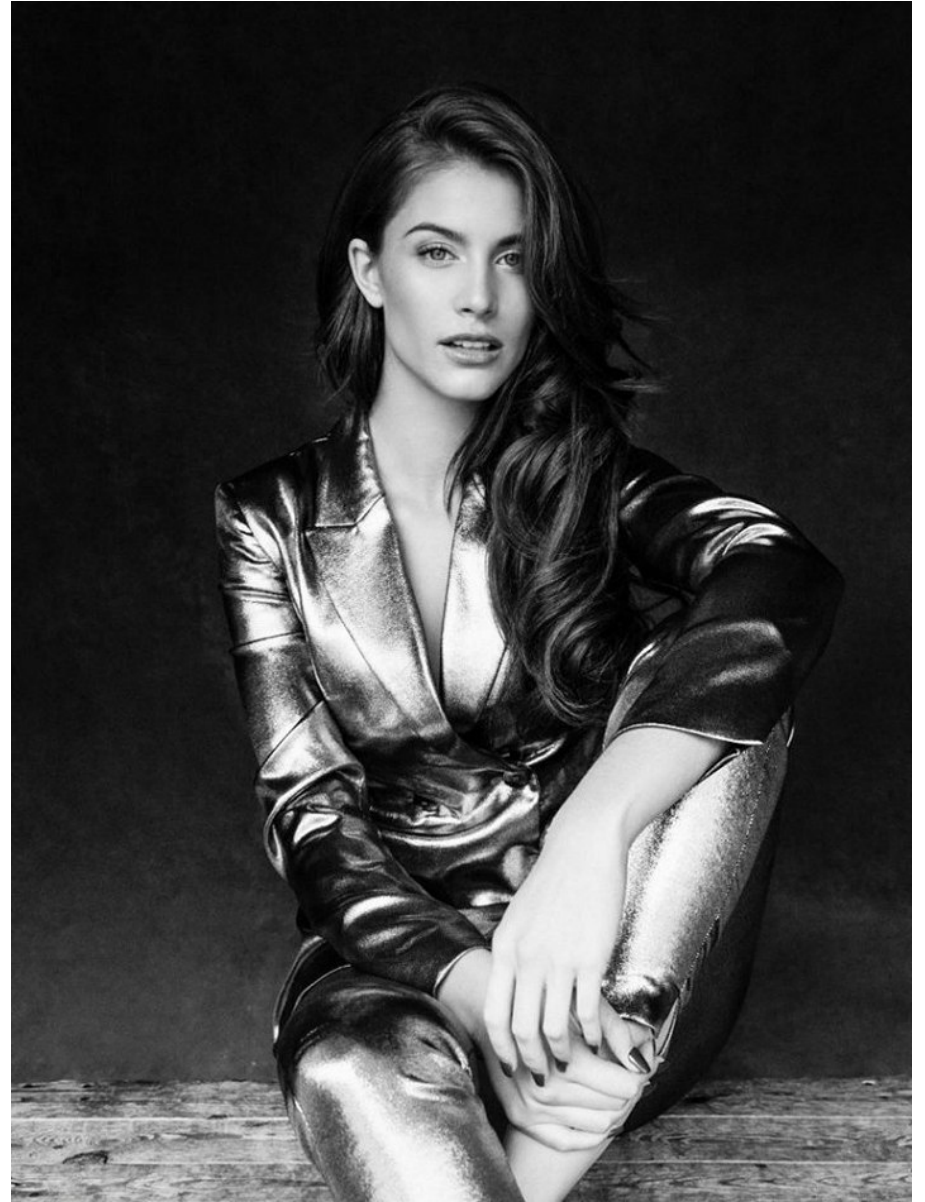

BOSS MODELS

CAPE TOWN

DESIRE CORDERO

Height: 178cm Bust: 89cm Waist: 64cm Hips: 96cm Shoe: 6 UK Hair: Light Brown Eyes: Green

BOSS MODELS

CAPE TOWN

DESIRE CORDERO

Height: 178cm Bust: 89cm Waist: 64cm Hips: 96cm Shoe: 6 UK Hair: Light Brown Eyes: Green