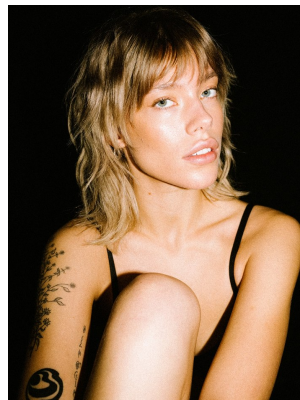

BOSS MODELS

CAPE TOWN

LESLIE MALSO

Height: 176cm Bust: 89cm Waist: 69cm Hips: 94cm Shoe: 7 UK Hair: Blonde Eyes: Blue

BOSS MODELS

CAPE TOWN

LESLIE MALSO

Height: 176cm Bust: 89cm Waist: 69cm Hips: 94cm Shoe: 7 UK Hair: Blonde Eyes: Blue