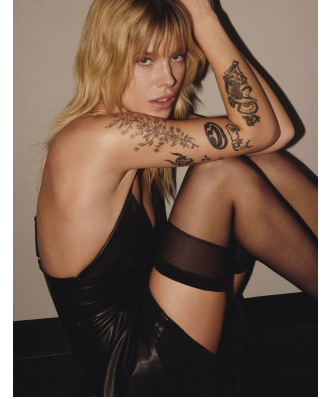

BOSS MODELS

CAPE TOWN

LESLIE MALSO

Height: 176cm Bust: 81cm Waist: 63cm Hips: 89cm Shoe: 7 UK Hair: Blonde Eyes: Blue

BOSS MODELS

CAPE TOWN

LESLIE MALSO

Height: 176cm Bust: 81cm Waist: 63cm Hips: 89cm Shoe: 7 UK Hair: Blonde Eyes: Blue