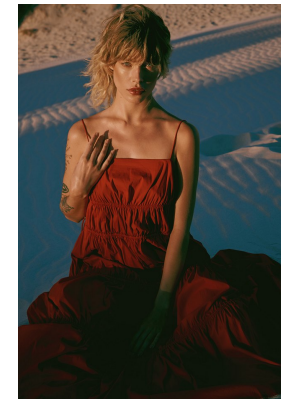

BOSS MODELS

CAPE TOWN

LESLIE MALSO

Height: 176cm Bust: 89cm Waist: 69cm Hips: 94cm Shoe: 7 UK Hair: Blonde Eyes: Blue

BOSS MODELS

CAPE TOWN

LESLIE MALSO

Height: 176cm Bust: 89cm Waist: 69cm Hips: 94cm Shoe: 7 UK Hair: Blonde Eyes: Blue