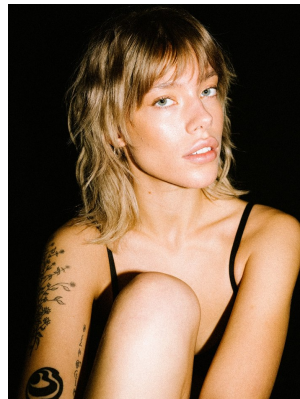

BOSS MODELS

CAPE TOWN

LESLIE MALSO

Height: 176cm Bust: 81cm Waist: 63cm Hips: 89cm Shoe: 7 UK Hair: Blonde Eyes: Blue

BOSS MODELS

CAPE TOWN

LESLIE MALSO

Height: 176cm Bust: 81cm Waist: 63cm Hips: 89cm Shoe: 7 UK Hair: Blonde Eyes: Blue