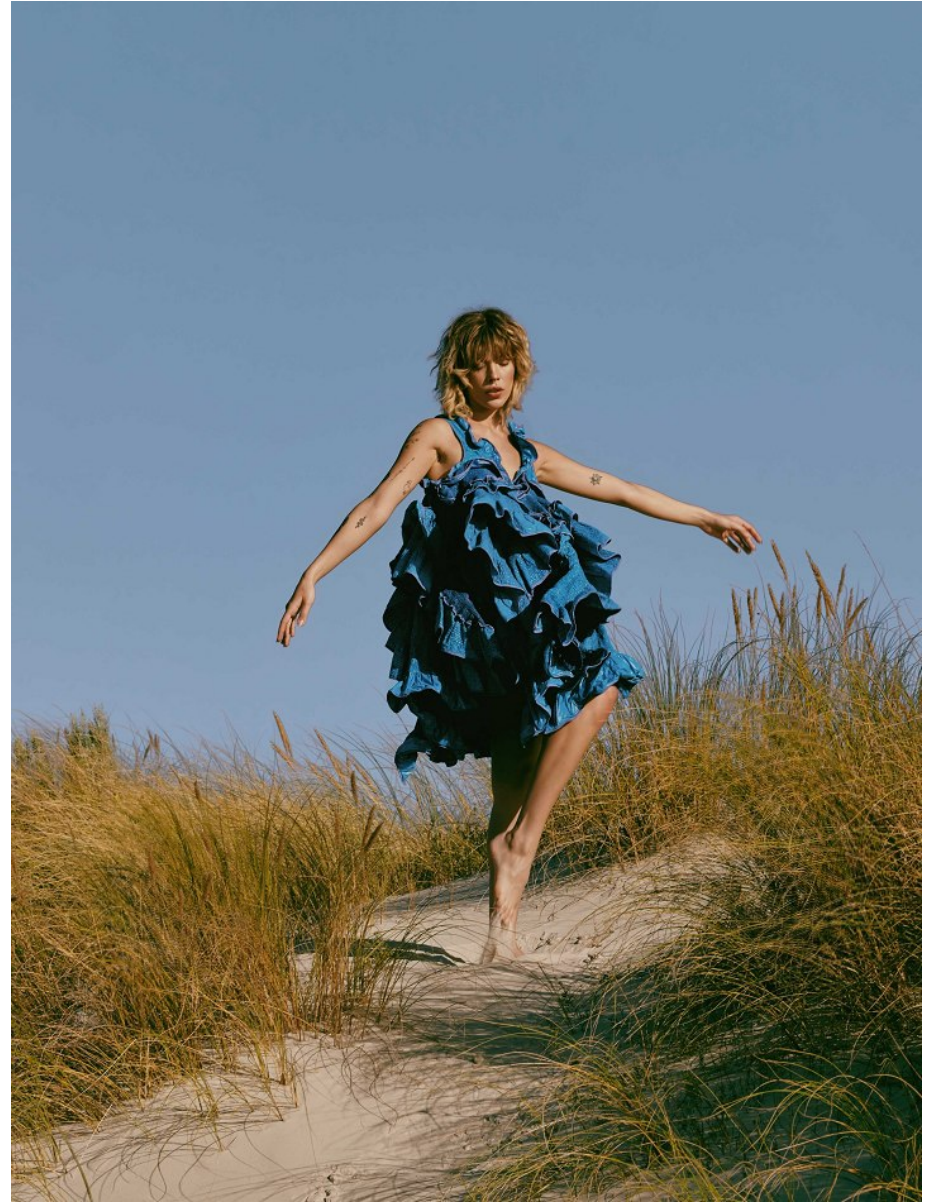

BOSS MODELS

CAPE TOWN

LESLIE MALSO

Height: 176cm Bust: 89cm Waist: 69cm Hips: 94cm Shoe: 7 UK Hair: Blonde Eyes: Blue