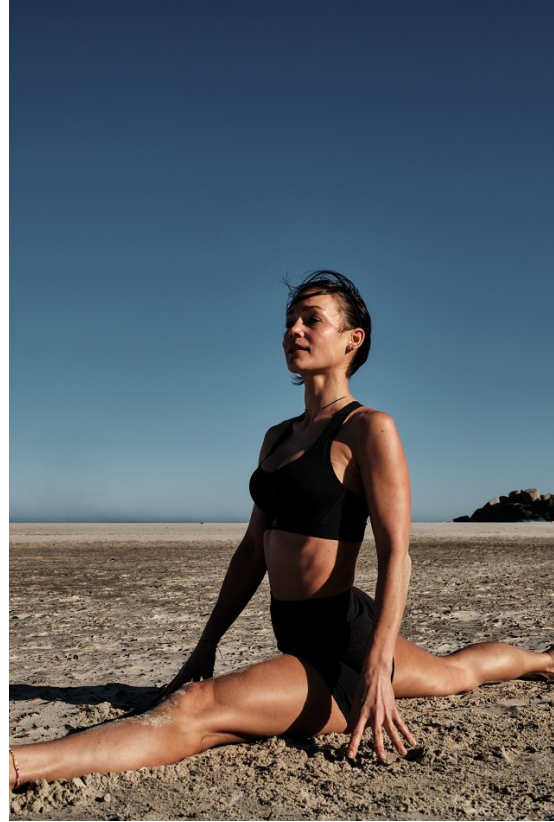

BOSS MODELS

CAPE TOWN

AGNES FISCHER

Height: 175cm Bust: 84cm Waist: 63cm Hips: 92cm Shoe: 5.5 UK Hair: Brown Eyes: Brown