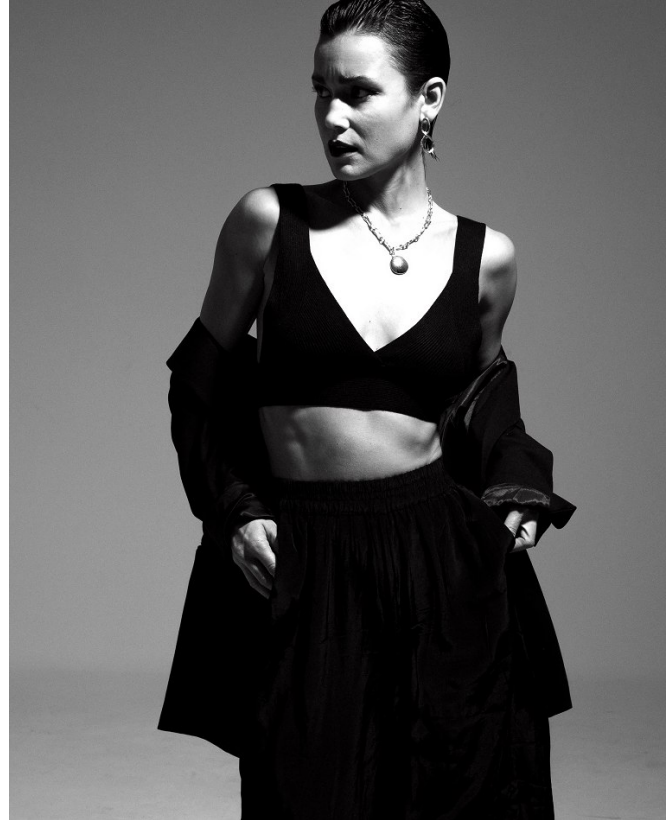

BOSS MODELS

CAPE TOWN

AGNES FISCHER

Height: 175cm Bust: 84cm Waist: 63cm Hips: 92cm Shoe: 5.5 UK Hair: Brown Eyes: Brown