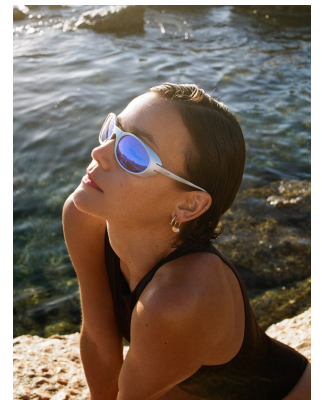

# BOSS MODELS

CAPE TOWN

# BOSS MODELS

CAPE TOWN

AGNES FISCHER

Height: 175cm Bust: 84cm Waist: 63cm Hips: 92cm Shoe: 5.5 UK Hair: Brown Eyes: Brown