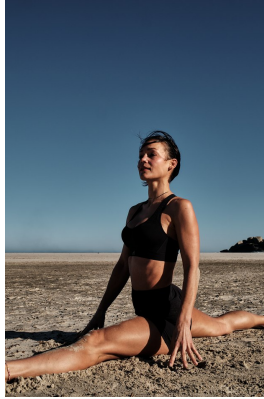

# BOSS MODELS

CAPE TOWN

## AGNES FISCHER

Height: 175cm Bust: 84cm Waist: 63cm Hips: 92cm Shoe: 5.5 UK Hair: Brown Eyes: Brown

# BOSS MODELS

CAPE TOWN

AGNES FISCHER

Height: 175cm Bust: 84cm Waist: 63cm Hips: 92cm Shoe: 5.5 UK Hair: Brown Eyes: Brown