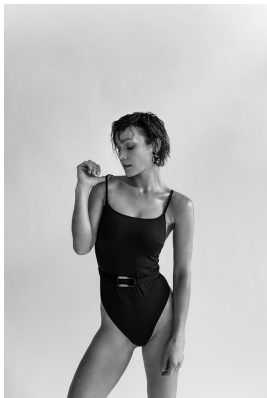

## AGNES FISCHER

Height: 175cm Bust: 84cm Waist: 63cm Hips: 92cm Shoe: 5.5 UK Hair: Brown Eyes: Brown

# BOSS MODELS

CAPE TOWN

AGNES FISCHER

Height: 175cm Bust: 84cm Waist: 63cm Hips: 92cm Shoe: 5.5 UK Hair: Brown Eyes: Brown