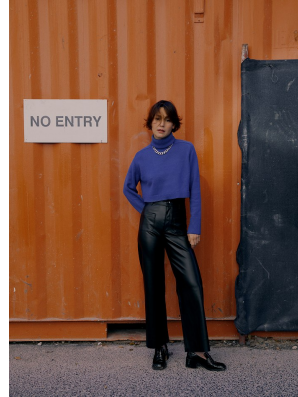

BOSS MODELS

CAPE TOWN

AGNES FISCHER

Height: 175cm Bust: 84cm Waist: 63cm Hips: 92cm Shoe: 5.5 UK Hair: Brown Eyes: Brown