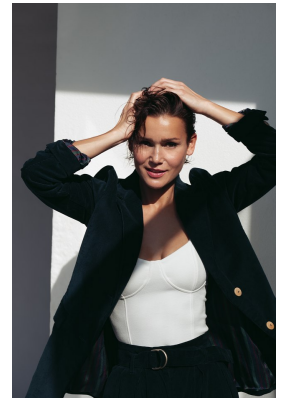

# BOSS MODELS

CAPE TOWN

## AGNES FISCHER

Height: 175cm Bust: 84cm Waist: 63cm Hips: 92cm Shoe: 5.5 UK Hair: Brown Eyes: Brown

# BOSS MODELS

CAPE TOWN

AGNES FISCHER

Height: 175cm Bust: 84cm Waist: 63cm Hips: 92cm Shoe: 5.5 UK Hair: Brown Eyes: Brown