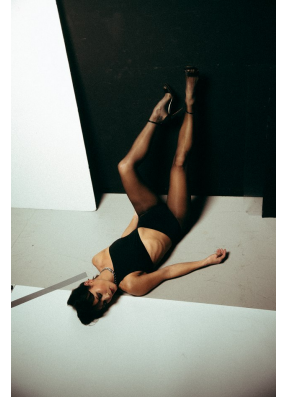

# BOSS MODELS

CAPE TOWN

## AGNES FISCHER

Height: 175cm Bust: 84cm Waist: 63cm Hips: 92cm Shoe: 5.5 UK Hair: Brown Eyes: Brown

# BOSS MODELS

CAPE TOWN

AGNES FISCHER

Height: 175cm Bust: 84cm Waist: 63cm Hips: 92cm Shoe: 5.5 UK Hair: Brown Eyes: Brown