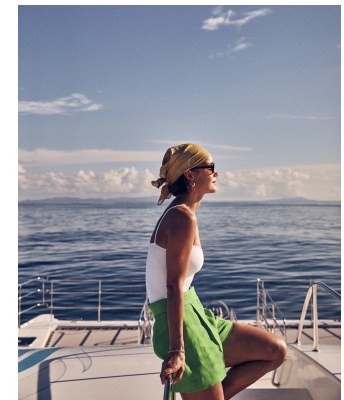

BOSS MODELS

CAPE TOWN

AGNES FISCHER

Height: 175cm Bust: 84cm Waist: 63cm Hips: 92cm Shoe: 5.5 UK Hair: Brown Eyes: Brown