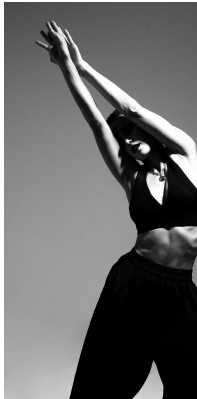

Image: Agnes Fischer represented by Boss Models Cape Town