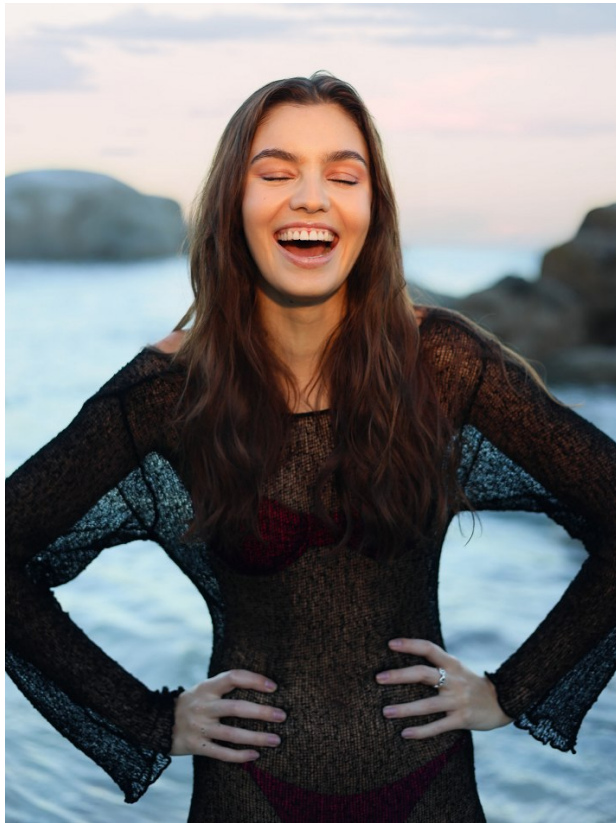

BOSS MODELS

CAPE TOWN

SHELBY ROSTOCIL

Height: 177cm Bust: 84cm Waist: 61cm Hips: 89cm Shoe: 6 UK Hair: Brown Eyes: Brown

BOSS MODELS

CAPE TOWN

SHELBY ROSTOCIL

Height: 177cm Bust: 84cm Waist: 61cm Hips: 89cm Shoe: 6 UK Hair: Brown Eyes: Brown