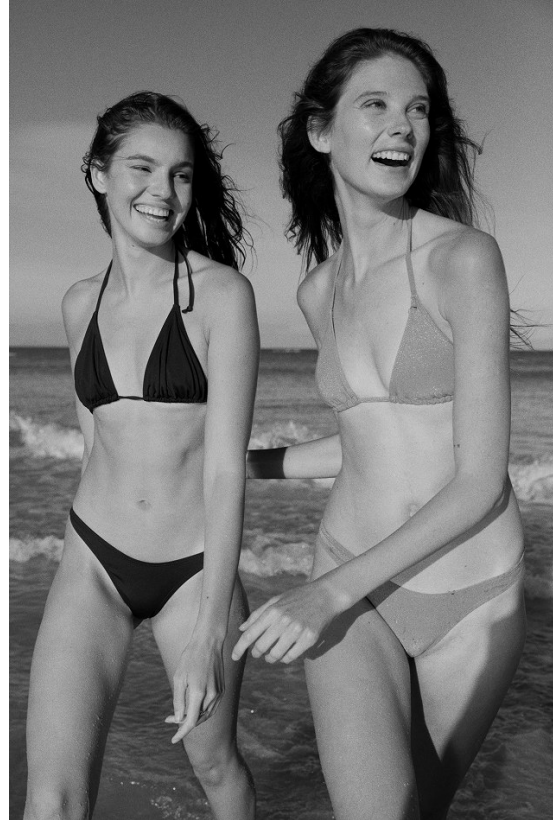

BOSS MODELS

CAPE TOWN

SHELBY ROSTOCIL

Height: 177cm Bust: 84cm Waist: 61cm Hips: 89cm Shoe: 6 UK Hair: Brown Eyes: Brown