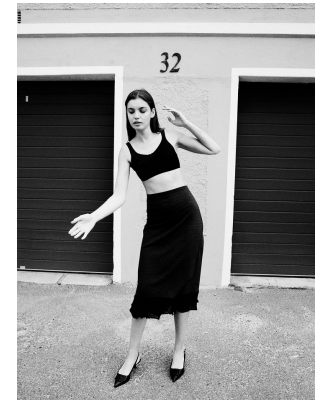

BOSS MODELS

CAPE TOWN

SHELBY ROSTOCIL

Height: 177cm Bust: 84cm Waist: 61cm Hips: 89cm Shoe: 6 UK Hair: Brown Eyes: Brown

BOSS MODELS

CAPE TOWN

SHELBY ROSTOCIL

Height: 177cm Bust: 84cm Waist: 61cm Hips: 89cm Shoe: 6 UK Hair: Brown Eyes: Brown

BOSS MODELS

CAPE TOWN

Image: Shelby Rostocil represented by Boss Models Cape Town

Image: Shelby Rostocil represented by B

SHELBY ROSTOCIL

Height: 177cm Bust: 84cm Waist: 61cm Hips: 89cm Shoe: 6 UK Hair: Brown Eyes: Brown