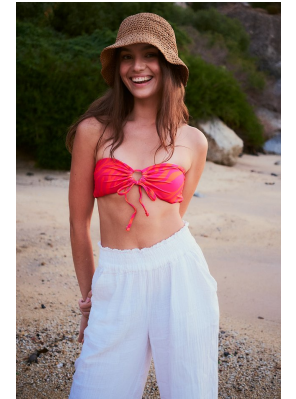

BOSS MODELS

CAPE TOWN

SHELBY ROSTOCIL

Height: 177cm Bust: 84cm Waist: 61cm Hips: 89cm Shoe: 6 UK Hair: Brown Eyes: Brown

BOSS MODELS

CAPE TOWN

SHELBY ROSTOCIL

Height: 177cm Bust: 84cm Waist: 61cm Hips: 89cm Shoe: 6 UK Hair: Brown Eyes: Brown

BOSS MODELS

CAPE TOWN

Image: Shelby Rostocil represented by Boss Models Cape Town

Image: Shelby Rostocil represented by B

SHELBY ROSTOCIL

Height: 177cm Bust: 84cm Waist: 61cm Hips: 89cm Shoe: 6 UK Hair: Brown Eyes: Brown