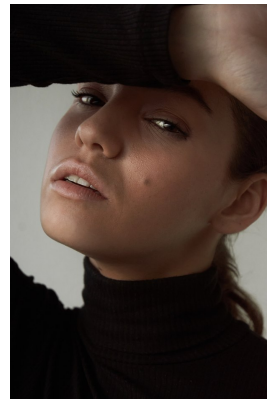

BOSS MODELS

CAPE TOWN

SHELBY ROSTOCIL

Height: 177cm Bust: 84cm Waist: 61cm Hips: 89cm Shoe: 6 UK Hair: Brown Eyes: Brown

BOSS MODELS

CAPE TOWN

SHELBY ROSTOCIL

Height: 177cm Bust: 84cm Waist: 61cm Hips: 89cm Shoe: 6 UK Hair: Brown Eyes: Brown

BOSS MODELS

CAPE TOWN

Image: Shelby Rostocil represented by Boss Models Cape Town

Image: Shelby Rostocil represented by B

SHELBY ROSTOCIL

Height: 177cm Bust: 84cm Waist: 61cm Hips: 89cm Shoe: 6 UK Hair: Brown Eyes: Brown