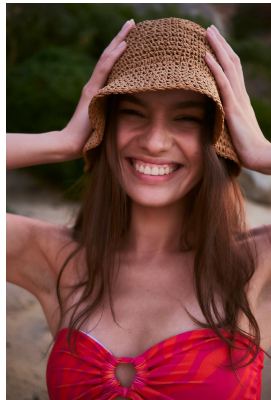

BOSS MODELS

CAPE TOWN

SHELBY ROSTOCIL

Height: 177cm Bust: 84cm Waist: 61cm Hips: 89cm Shoe: 6 UK Hair: Brown Eyes: Brown

BOSS MODELS

CAPE TOWN

SHELBY ROSTOCIL

Height: 177cm Bust: 84cm Waist: 61cm Hips: 89cm Shoe: 6 UK Hair: Brown Eyes: Brown

BOSS MODELS

CAPE TOWN

Image: Shelby Rostocil represented by Boss Models Cape Town

Image: Shelby Rostocil represented by B

SHELBY ROSTOCIL

Height: 177cm Bust: 84cm Waist: 61cm Hips: 89cm Shoe: 6 UK Hair: Brown Eyes: Brown