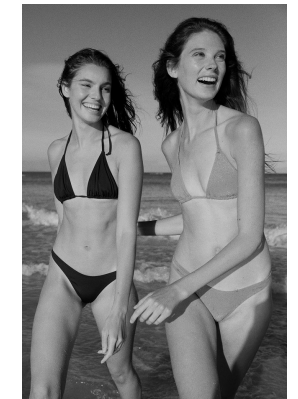

BOSS MODELS

CAPE TOWN

SHELBY ROSTOCIL

Height: 177cm Bust: 84cm Waist: 61cm Hips: 89cm Shoe: 6 UK Hair: Brown Eyes: Brown

BOSS MODELS

CAPE TOWN

SHELBY ROSTOCIL

Height: 177cm Bust: 84cm Waist: 61cm Hips: 89cm Shoe: 6 UK Hair: Brown Eyes: Brown

BOSS MODELS

CAPE TOWN

Image: Shelby Rostocil represented by Boss Models Cape Town

Image: Shelby Rostocil represented by B

SHELBY ROSTOCIL

Height: 177cm Bust: 84cm Waist: 61cm Hips: 89cm Shoe: 6 UK Hair: Brown Eyes: Brown