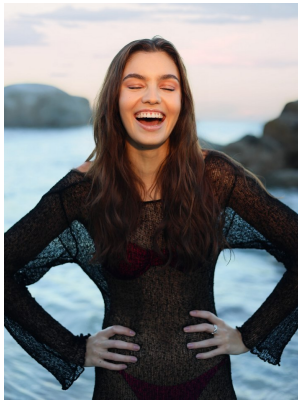

BOSS MODELS

CAPE TOWN

SHELBY ROSTOCIL

Height: 177cm Bust: 84cm Waist: 61cm Hips: 89cm Shoe: 6 UK Hair: Brown Eyes: Brown

BOSS MODELS

CAPE TOWN

SHELBY ROSTOCIL

Height: 177cm Bust: 84cm Waist: 61cm Hips: 89cm Shoe: 6 UK Hair: Brown Eyes: Brown

BOSS MODELS

CAPE TOWN

Image: Shelby Rostocil represented by Boss Models Cape Town

Image: Shelby Rostocil represented by B

SHELBY ROSTOCIL

Height: 177cm Bust: 84cm Waist: 61cm Hips: 89cm Shoe: 6 UK Hair: Brown Eyes: Brown