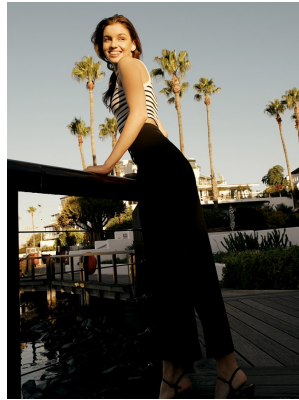

BOSS MODELS

CAPE TOWN

SHELBY ROSTOCIL

Height: 177cm Bust: 84cm Waist: 61cm Hips: 89cm Shoe: 6 UK Hair: Brown Eyes: Brown

BOSS MODELS

CAPE TOWN

SHELBY ROSTOCIL

Height: 177cm Bust: 84cm Waist: 61cm Hips: 89cm Shoe: 6 UK Hair: Brown Eyes: Brown

BOSS MODELS

CAPE TOWN

Image: Shelby Rostocil represented by Boss Models Cape Town

Image: Shelby Rostocil represented by B

SHELBY ROSTOCIL

Height: 177cm Bust: 84cm Waist: 61cm Hips: 89cm Shoe: 6 UK Hair: Brown Eyes: Brown