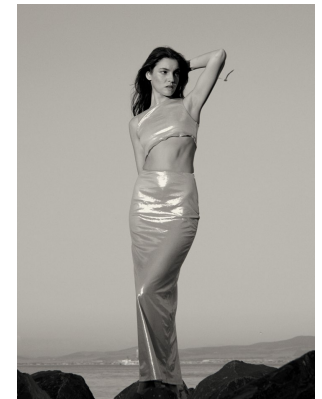

BOSS MODELS

CAPE TOWN

SHELBY ROSTOCIL

Height: 177cm Bust: 84cm Waist: 61cm Hips: 89cm Shoe: 6 UK Hair: Brown Eyes: Brown

BOSS MODELS

CAPE TOWN

SHELBY ROSTOCIL

Height: 177cm Bust: 84cm Waist: 61cm Hips: 89cm Shoe: 6 UK Hair: Brown Eyes: Brown

BOSS MODELS

CAPE TOWN

Image: Shelby Rostocil represented by Boss Models Cape Town

Image: Shelby Rostocil represented by B

SHELBY ROSTOCIL

Height: 177cm Bust: 84cm Waist: 61cm Hips: 89cm Shoe: 6 UK Hair: Brown Eyes: Brown