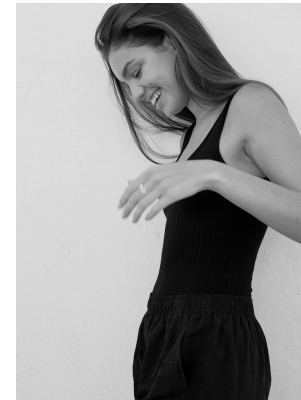

BOSS MODELS

CAPE TOWN

SHELBY ROSTOCIL

Height: 177cm Bust: 84cm Waist: 61cm Hips: 89cm Shoe: 6 UK Hair: Brown Eyes: Brown

BOSS MODELS

CAPE TOWN

SHELBY ROSTOCIL

Height: 177cm Bust: 84cm Waist: 61cm Hips: 89cm Shoe: 6 UK Hair: Brown Eyes: Brown

BOSS MODELS

CAPE TOWN

Image: Shelby Rostocil represented by Boss Models Cape Town

Image: Shelby Rostocil represented by B

SHELBY ROSTOCIL

Height: 177cm Bust: 84cm Waist: 61cm Hips: 89cm Shoe: 6 UK Hair: Brown Eyes: Brown